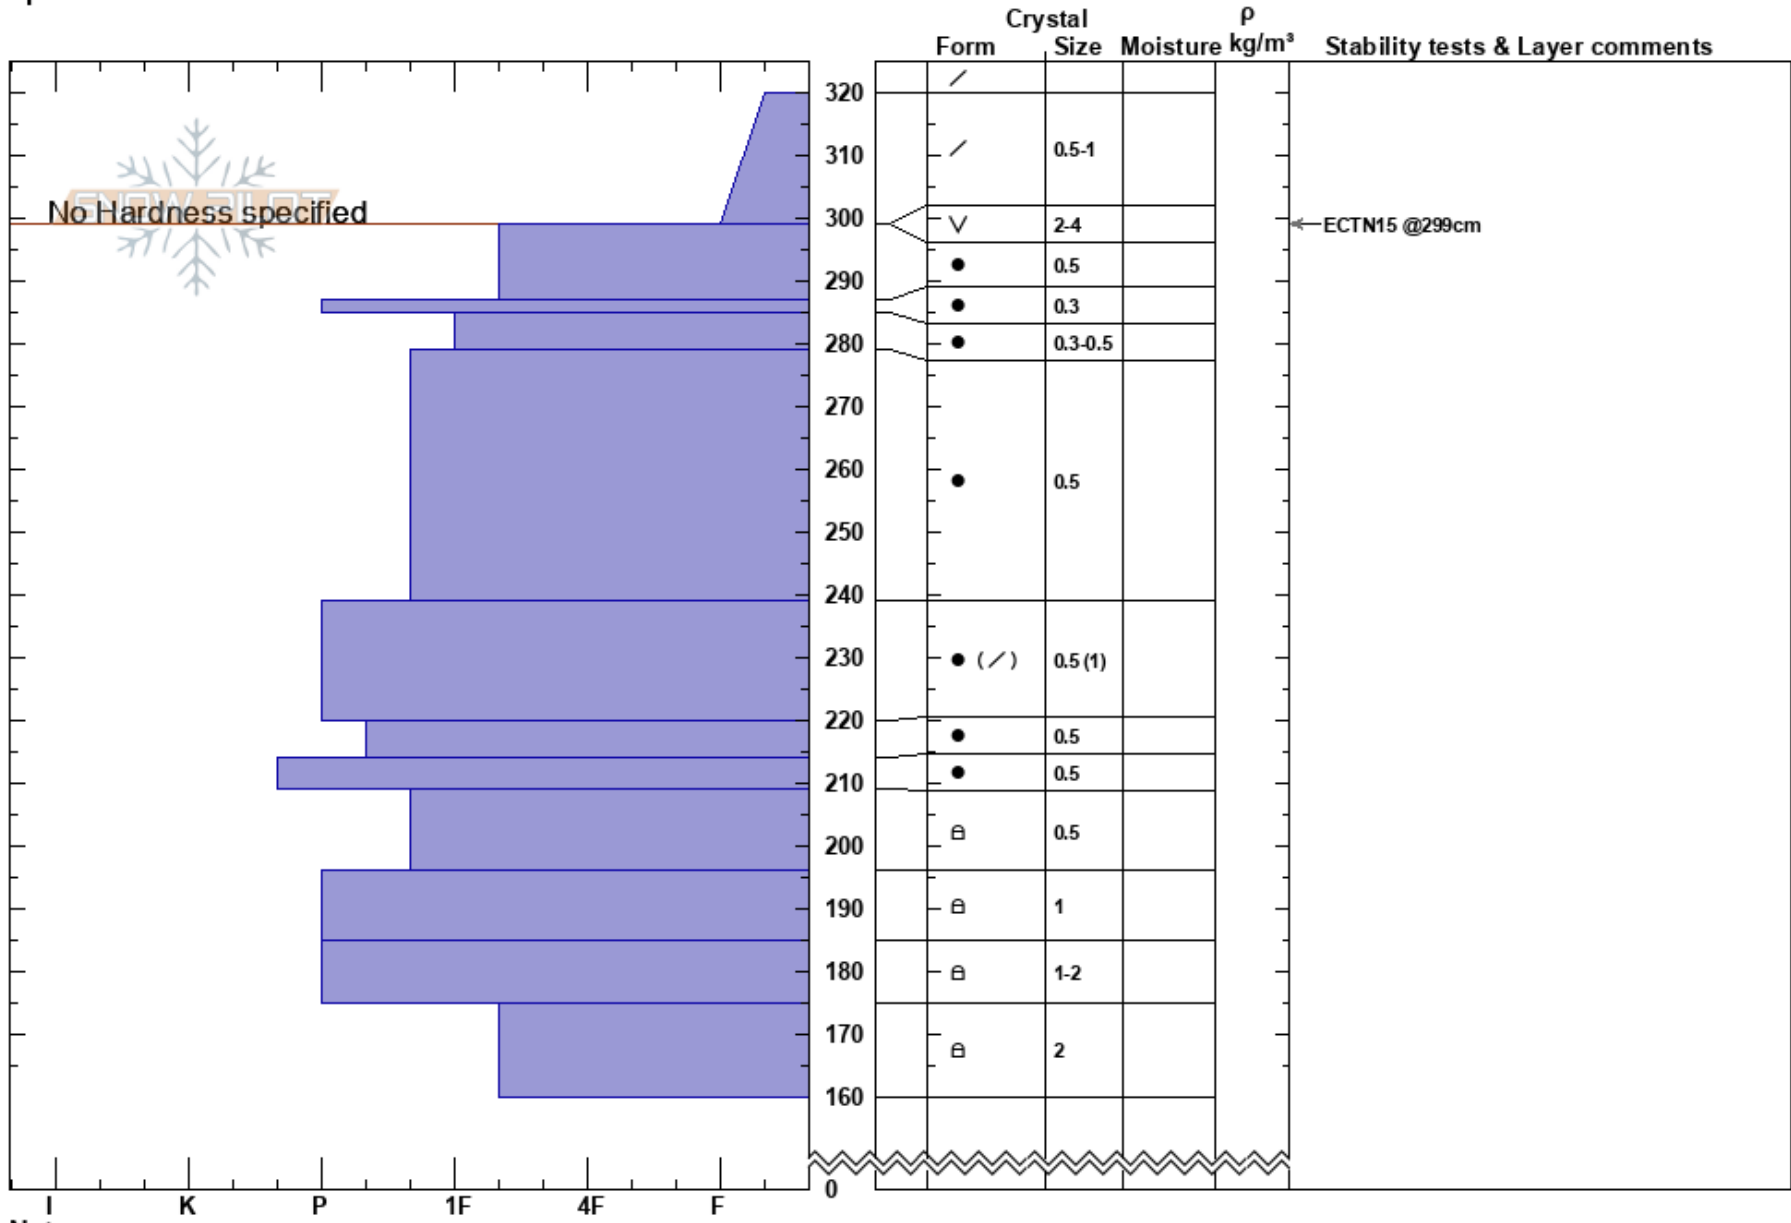

Humpy
 Uinta Range
 UT
 Elevation: 10400 ft
 Aspect: 68°
 Specifics:

Trevor Katz
 03/17/2023 - 2:40pm
 Co-ord: 40.84517N, -111.01251W
 Slope Angle: 32°
 Wind Loading:

Stability:
 Air Temperature:
 Sky Cover: CLR
 Precipitation: NO
 Wind: Calm

HS:320 Layer Notes:

Notes: