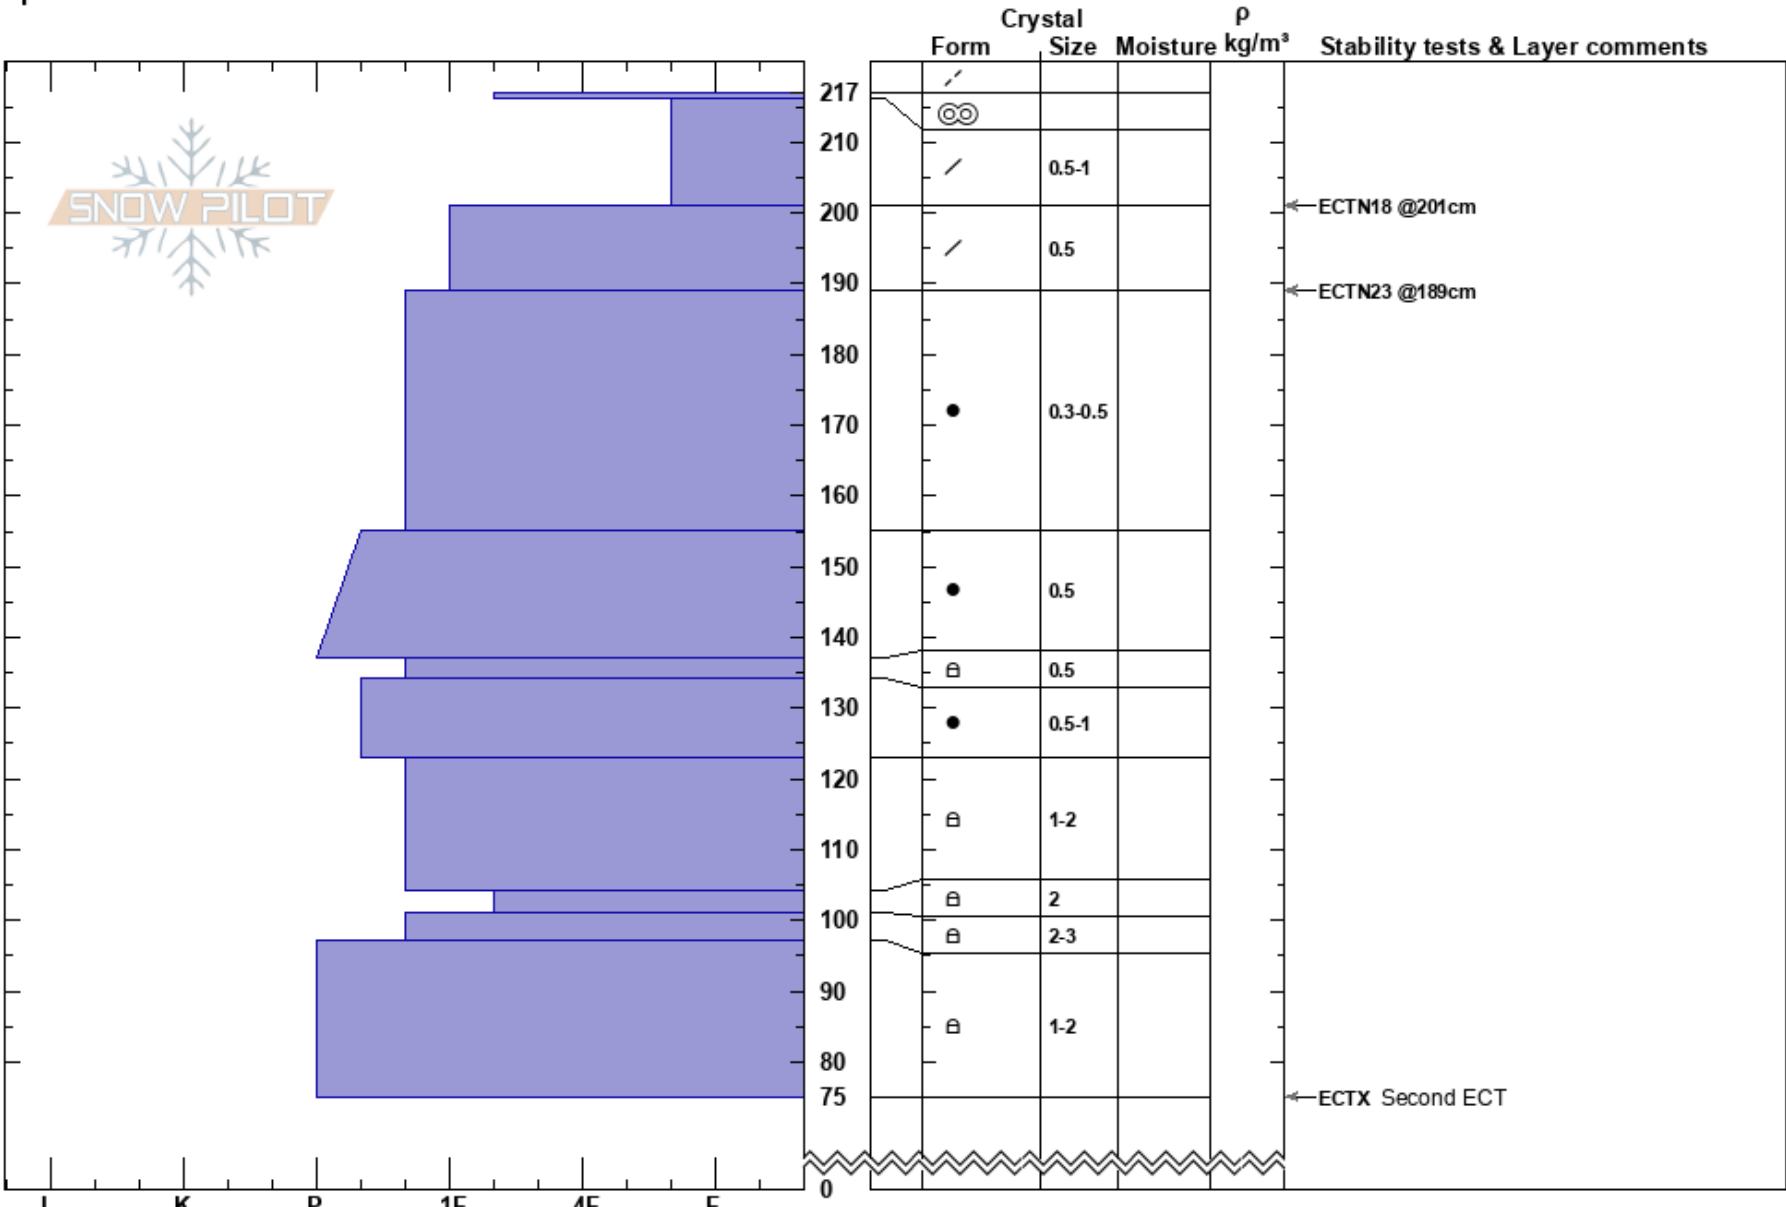

Cold Smoke  
 Uinta Range  
 UT  
 Elevation: 10600 ft  
 Aspect: 147°  
 Specifics:

Trevor Katz  
 03/17/2023 - 1:30pm  
 Co-ord: 40.84677N, -111.01826W  
 Slope Angle: 26°  
 Wind Loading:

Stability:  
 Air Temperature:  
 Sky Cover: CLR  
 Precipitation: NO  
 Wind: S Light Breeze

HS:217 Layer Notes:

Notes: