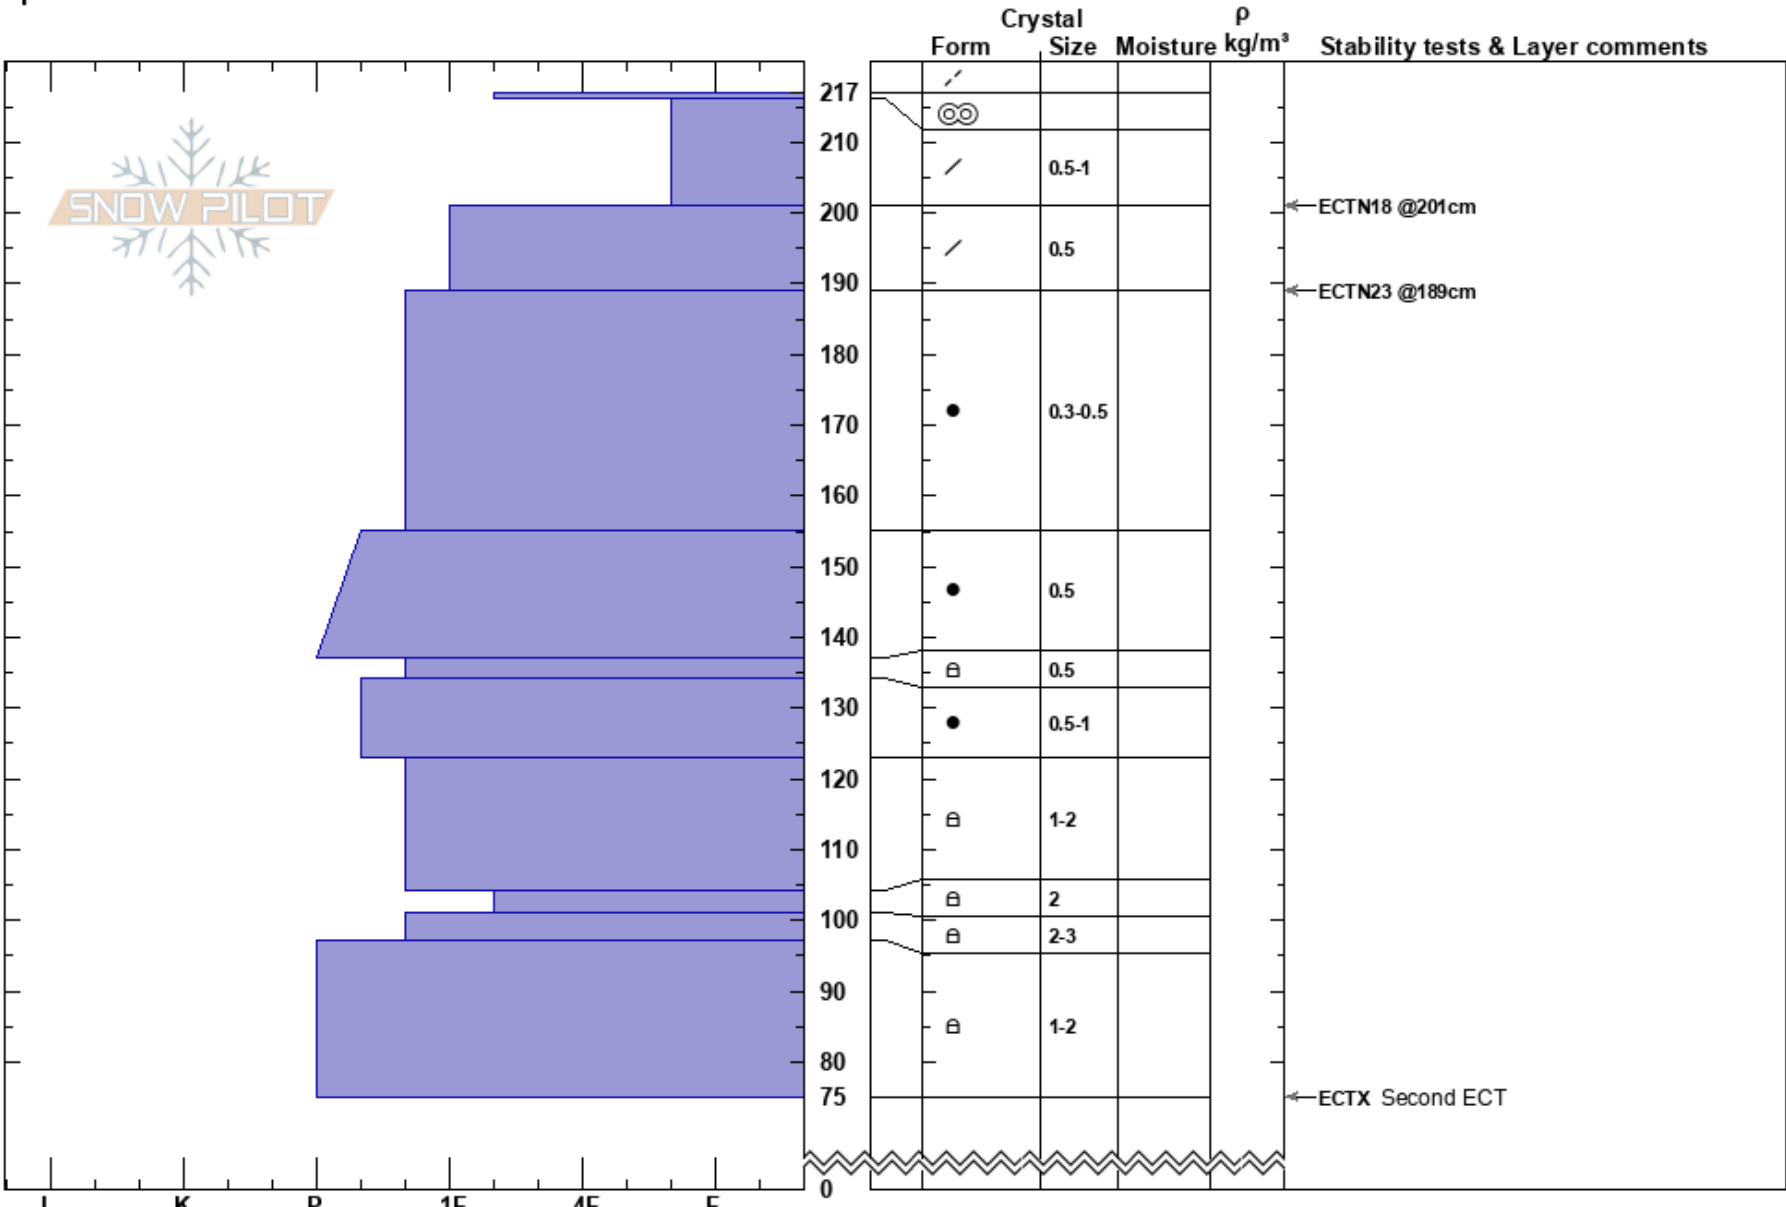

Cold Smoke
 Uinta Range
 UT
 Elevation: 10600 ft
 Aspect: 147°
 Specifics:

Trevor Katz
 03/17/2023 - 1:30pm
 Co-ord: 40.84677N, -111.01826W
 Slope Angle: 26°
 Wind Loading:

Stability:
 Air Temperature:
 Sky Cover: CLR
 Precipitation: NO
 Wind: S Light Breeze

HS:217

Layer Notes:

Notes: