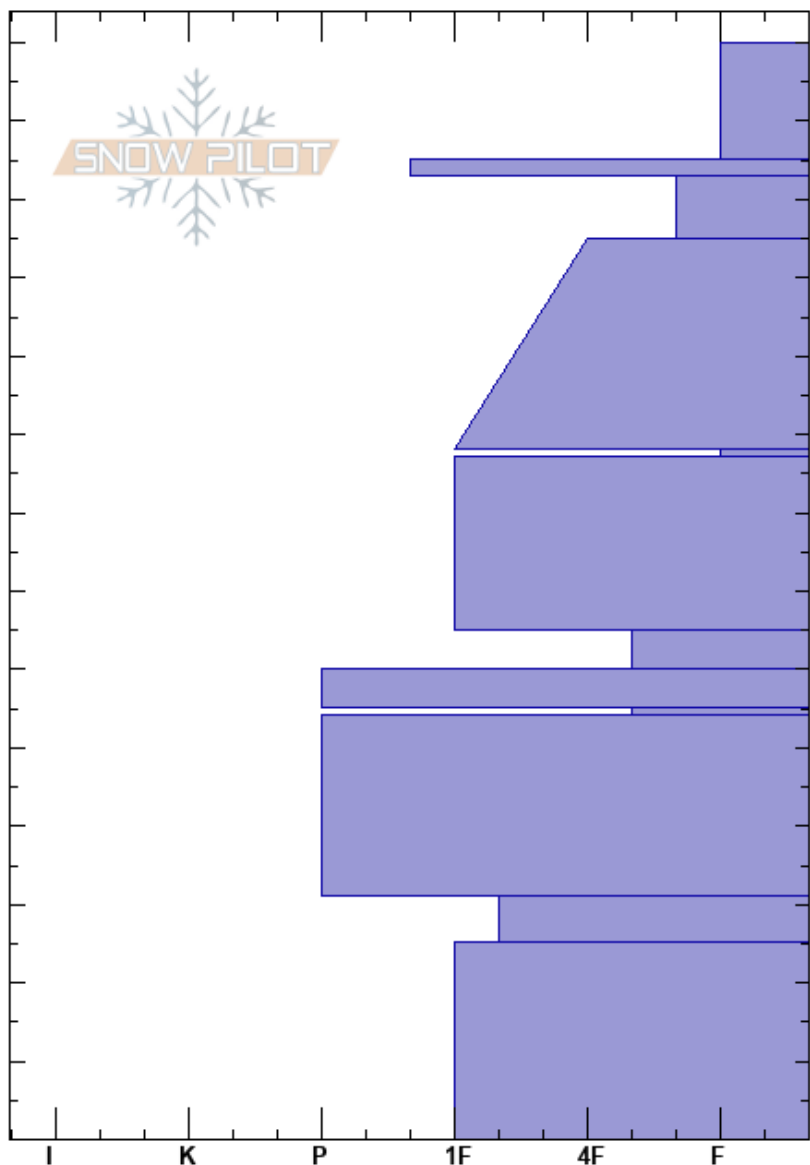

Silver tip
 Kenai Mountains
 AK
 Elevation: 2160 ft
 Aspect: E
 Specifics:

nancy pfeiffer
 03/16/2023 - 12:00pm
 Co-ord:
 Slope Angle: 35°
 Wind Loading: no

Stability:
 Air Temperature:
 Sky Cover: SCT
 Precipitation: NO
 Wind: Calm

HS: 140
 PS: 15
 88-87cm: large
 88-87cm: Problematic layer
 55-54cm: small

Crystal Form	Crystal Size	Moisture	ρ kg/m ³	Stability tests & Layer comments
+				
-				
□				
⊖				
∇				CT12, Q2 @88cm CT14, Q2 @88cm 88-87cm: large
•				
○ (□)				
⊖				
∇				STH @55cm pry out 55-54cm: small
⊖				
○ (□)				
⊖				
				ECTX