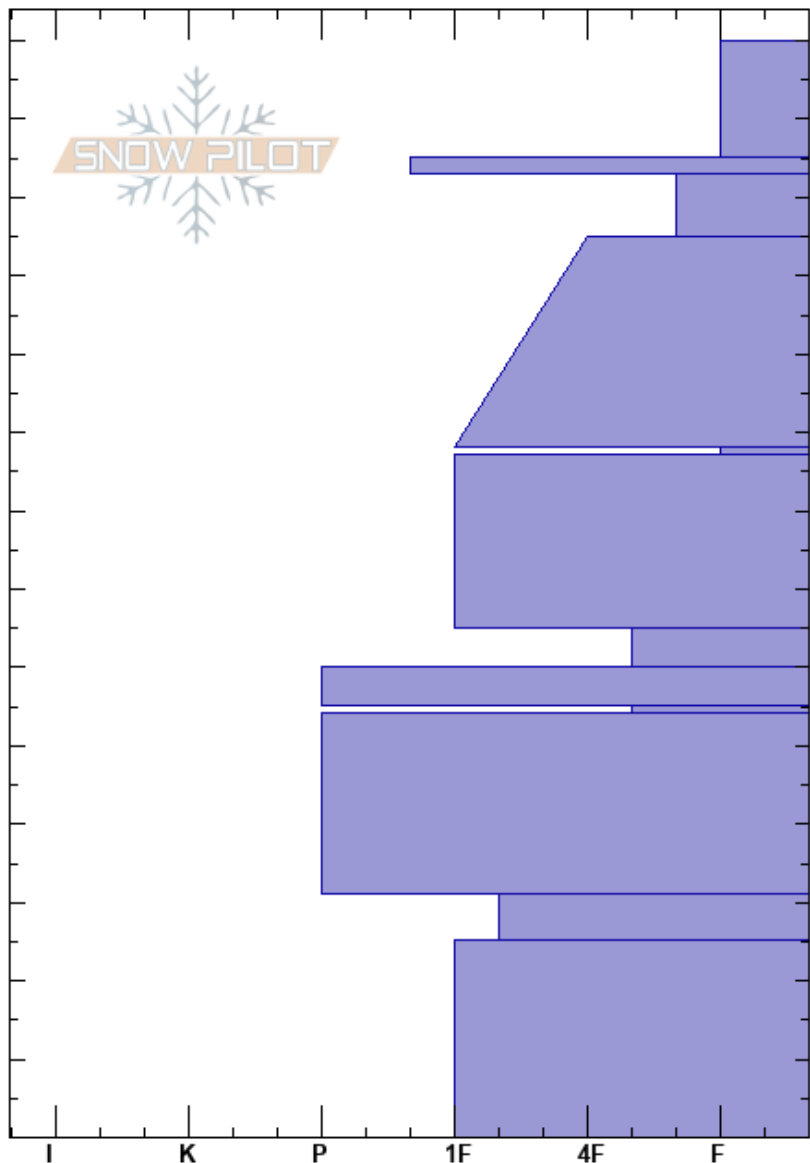

Silver tip
 Kenai Mountains
 AK
 Elevation: 2160 ft
 Aspect: E
 Specifics:

nancy pfeiffer
 03/16/2023 - 12:00pm
 Co-ord:
 Slope Angle: 35°
 Wind Loading: no

Stability:
 Air Temperature:
 Sky Cover: SCT
 Precipitation: NO
 Wind: Calm

HS: 140
 PS: 15
 88-87cm: large
 88-87cm: Problematic layer
 55-54cm: small

Crystal Form	Crystal Size	Moisture	ρ kg/m ³	Stability tests & Layer comments
+				
-				
□				
⊖				
∇				← CT12, Q2 @88cm ← CT14, Q2 @88cm 88-87cm: large
•				
○ (□)				
⊖				
∇				← STH @55cm pry out 55-54cm: small
⊖				
○ (□)				
⊖				
				← ECTX