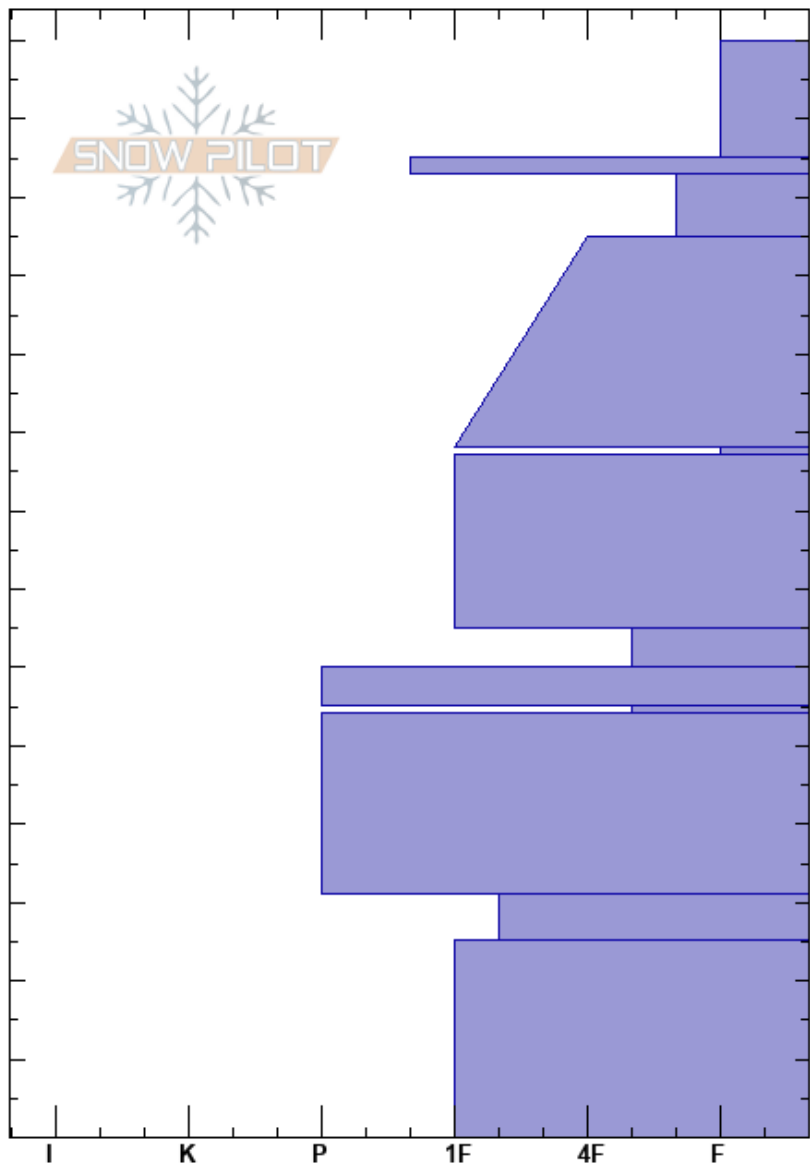

Silver tip
 Kenai Mountains
 AK
 Elevation: 2160 ft
 Aspect: E
 Specifics:

nancy pfeiffer
 03/16/2023 - 12:00pm
 Co-ord:
 Slope Angle: 35°
 Wind Loading: no

Stability:
 Air Temperature:
 Sky Cover: SCT
 Precipitation: NO
 Wind: Calm

HS: 140
 PS: 15
 88-87cm: large
 88-87cm: Problematic layer
 55-54cm: small

Crystal Form	Crystal Size	Moisture	ρ kg/m ³	Stability tests & Layer comments
+				
-				
□				
⊖				
∇				← CT12, Q2 @88cm ← CT14, Q2 @88cm 88-87cm: large
•				
○ (□)				
⊖				
∇				← STH @55cm pry out 55-54cm: small
⊖				
○ (□)				
⊖				
				← ECTX