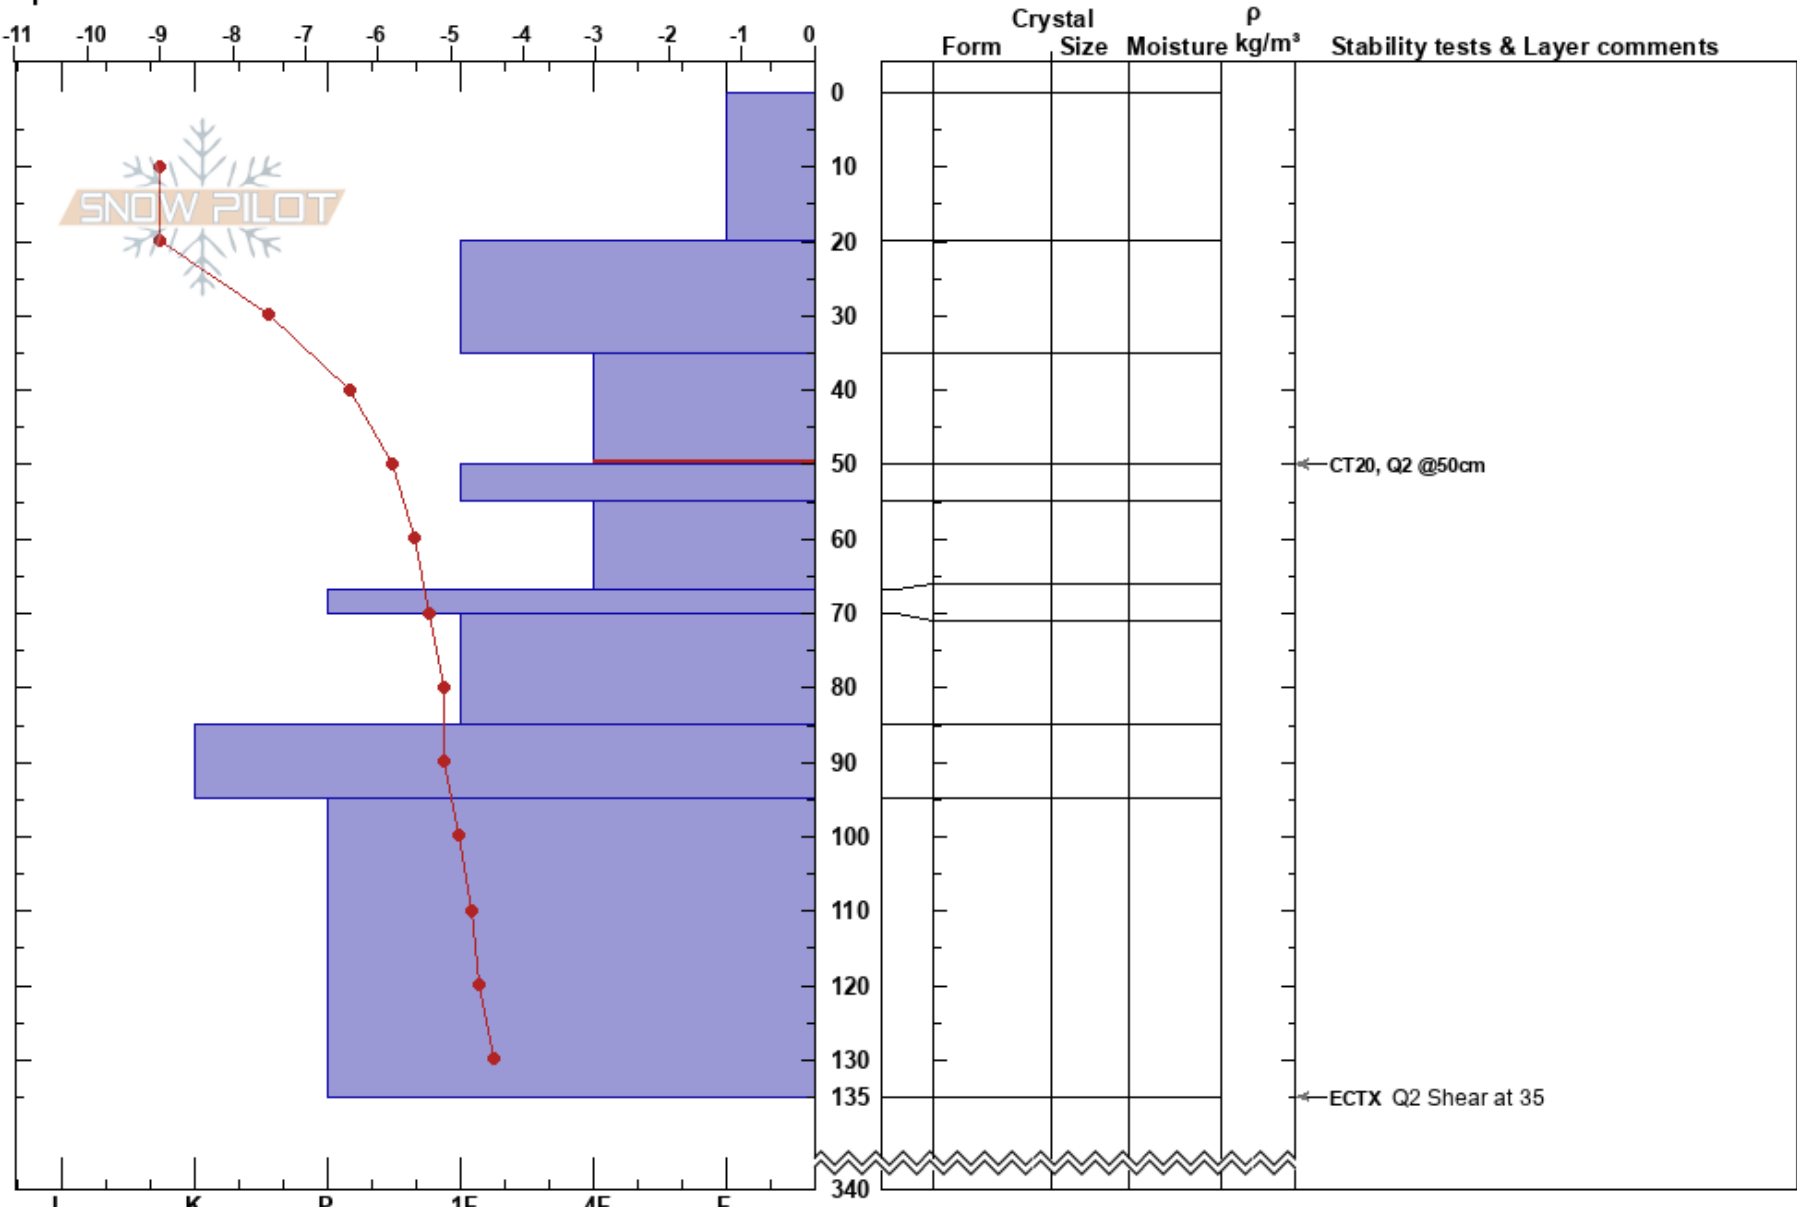

SelkirkPowder
 Selkirk Mtns
 ID
 Elevation: 6200 ft
 Aspect: W
 Specifics:

Triston Schwab
 03/17/2023 - 12:00pm
 Co-ord: 48.37896N, -116.63524W
 Slope Angle: 10°
 Wind Loading:

Stability:
 Air Temperature: 30°C
 Sky Cover: CLR
 Precipitation: NO
 Wind: SE Light Breeze

HS:340
 Layer Notes:
 35-50cm: Problematic layer

Notes: