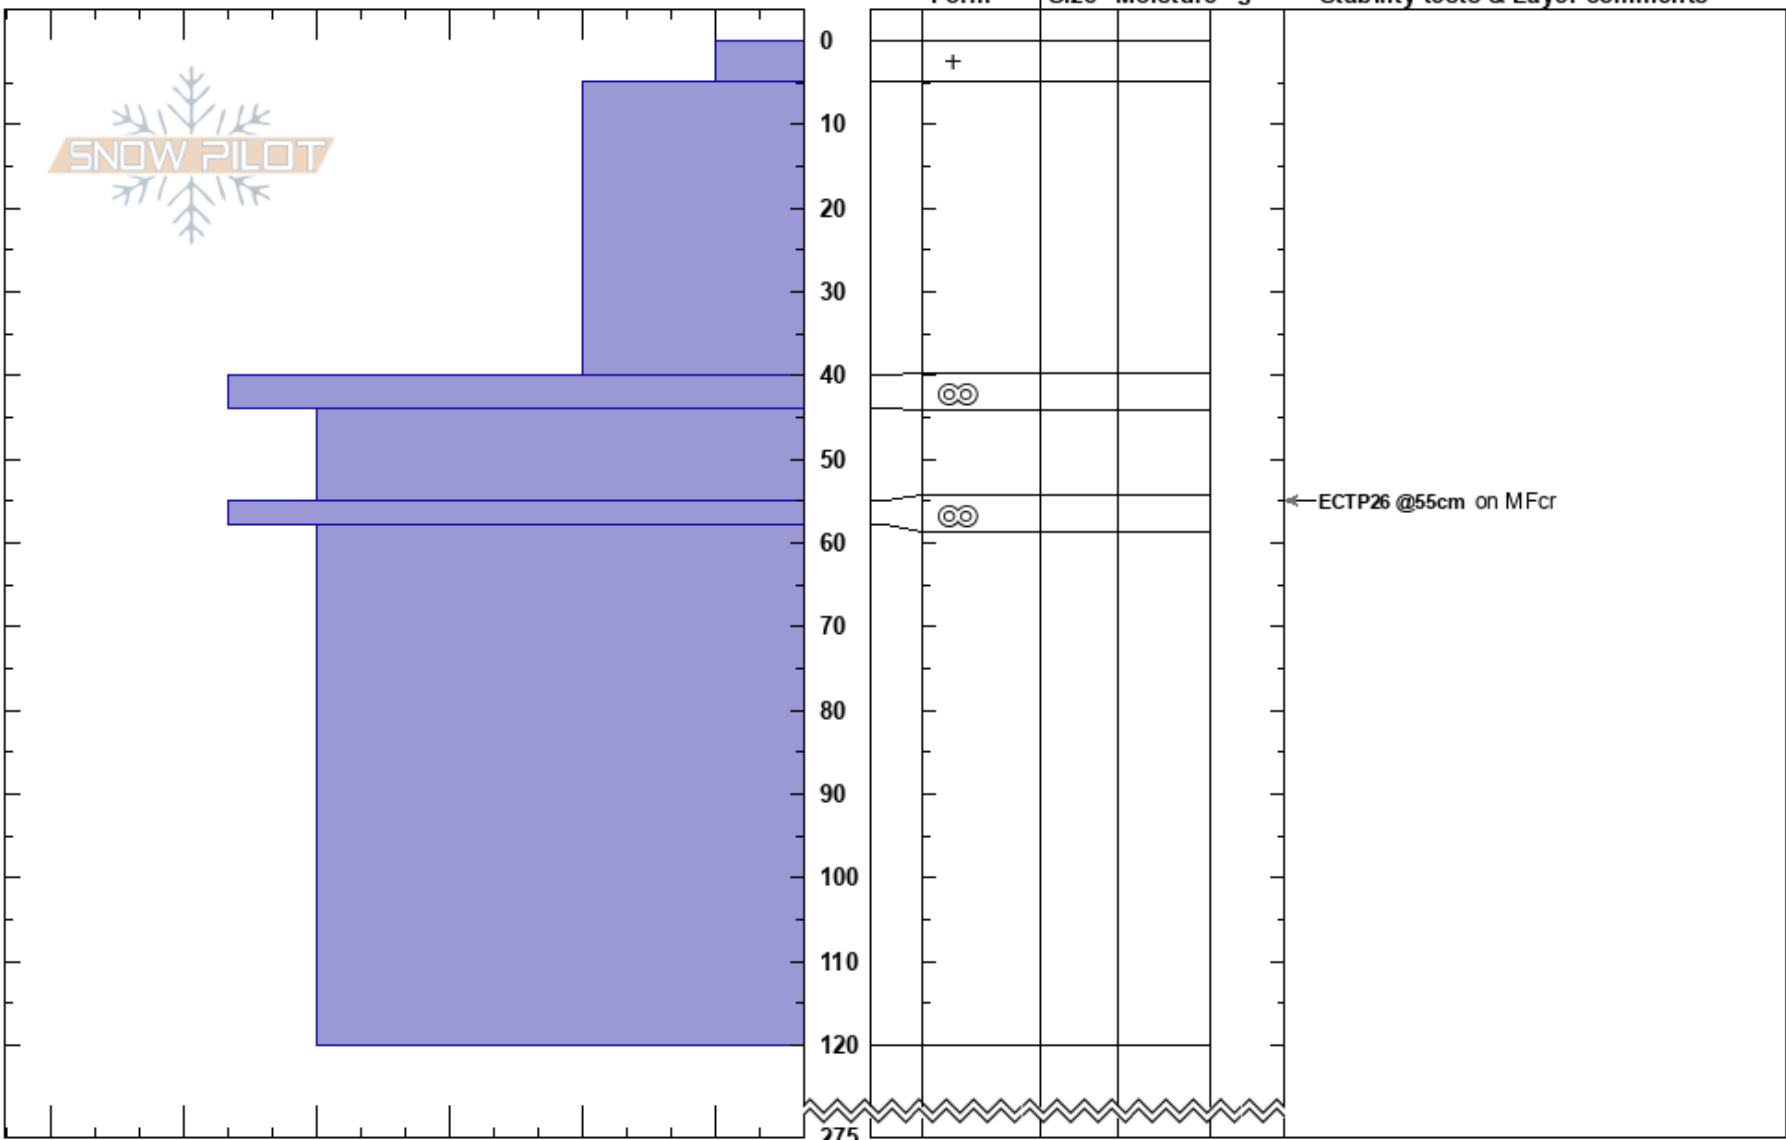

Mid Glen
 Selkirks
 BC
 Elevation: 2000 m
 Aspect: SW
 Specifics:

Megan Cramb
 17/03/2023 - 11:25
 Co-ord: 50.70673N, -117.57632W
 Slope Angle: 35°
 Wind Loading:

Stability: **HS:275**
 Air Temperature: -4°C **PS: 20**
 Sky Cover: SCT
 Precipitation: NO
 Wind: Calm

Layer Notes:

Notes: TP, mid glen, open glade at TL