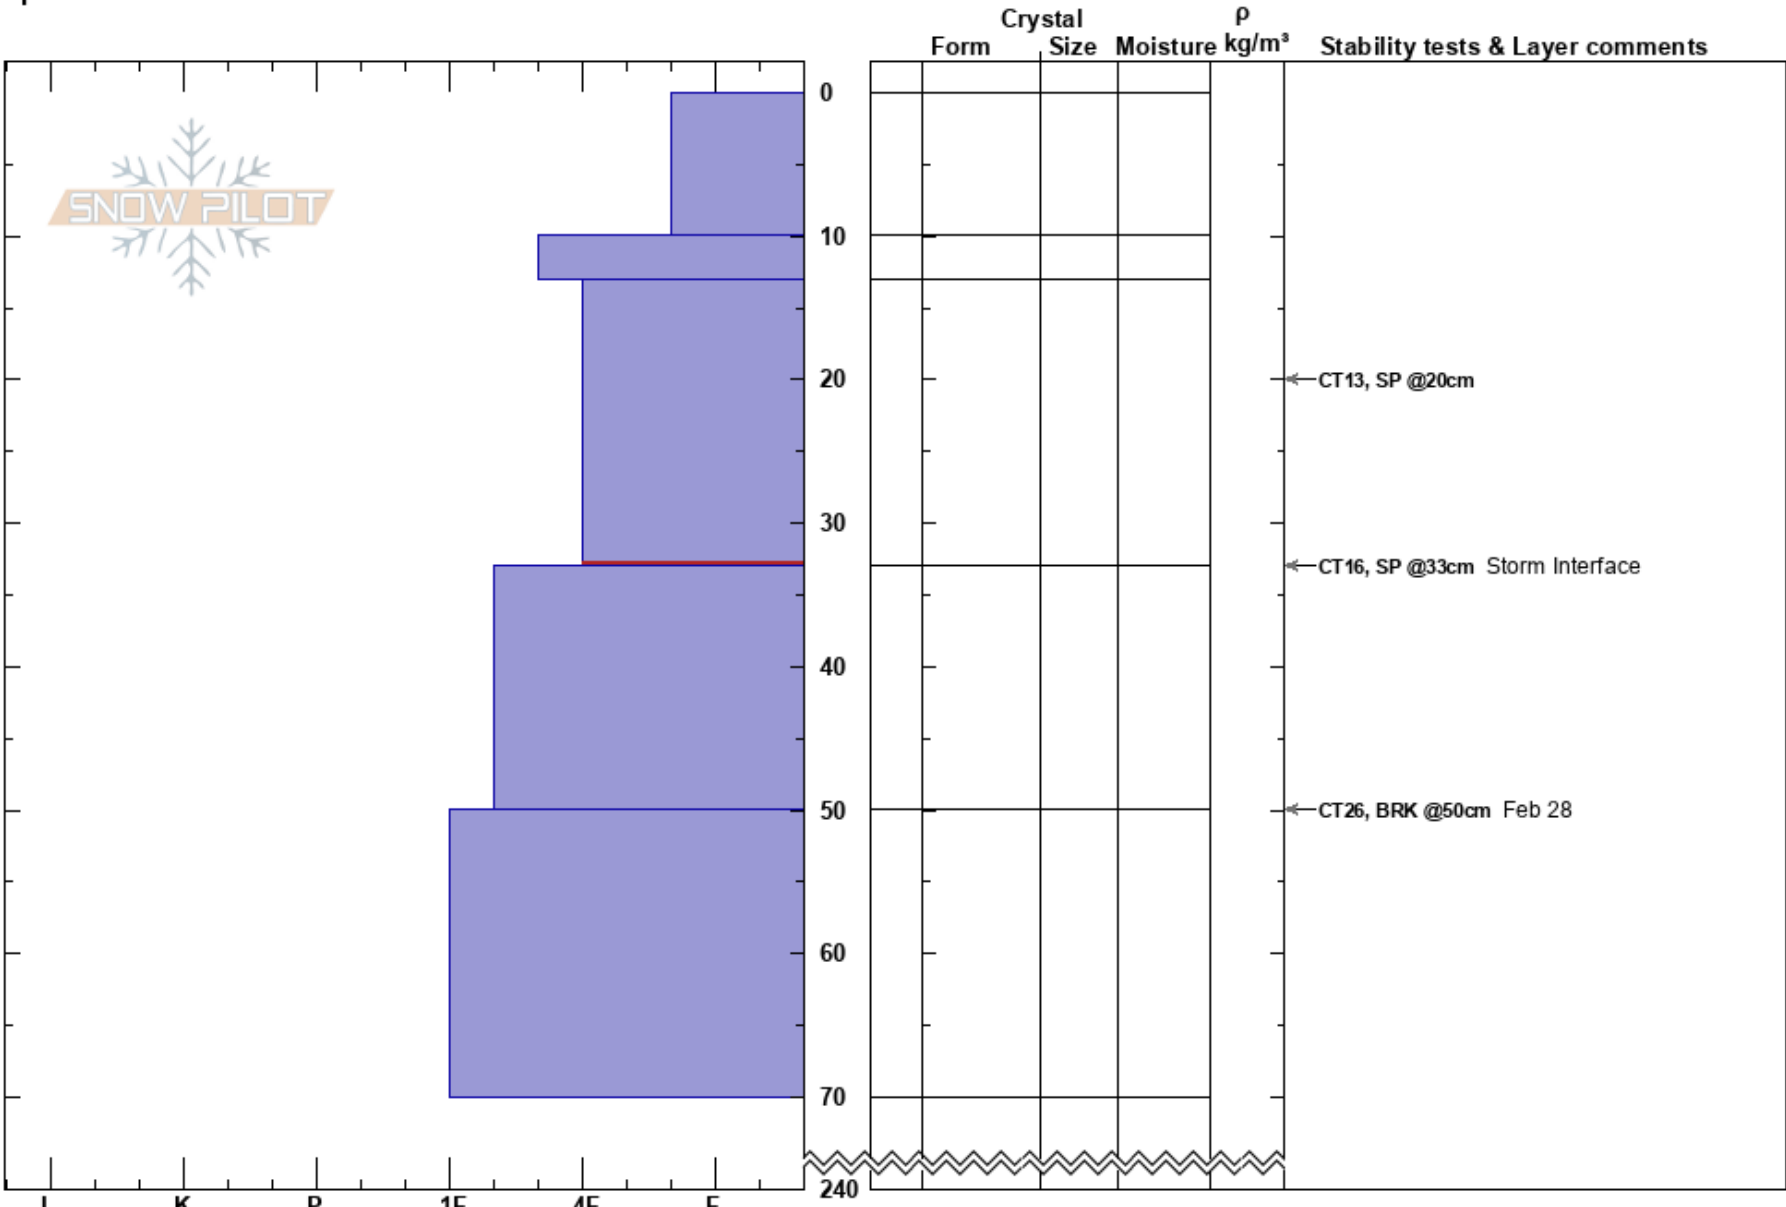

BANNOCK MITTEN
 Monashee
 BC
 Elevation: 2240 m
 Aspect: SW
 Specifics:

Shawn West
 09/03/2023 - 11:00
 Co-ord:
 Slope Angle: 38°
 Wind Loading:

Stability:
 Air Temperature:
 Sky Cover: FEW
 Precipitation: NO
 Wind:

HS:240
 PF: 50 13-33cm: Problematic layer
 PS: 30

Notes: