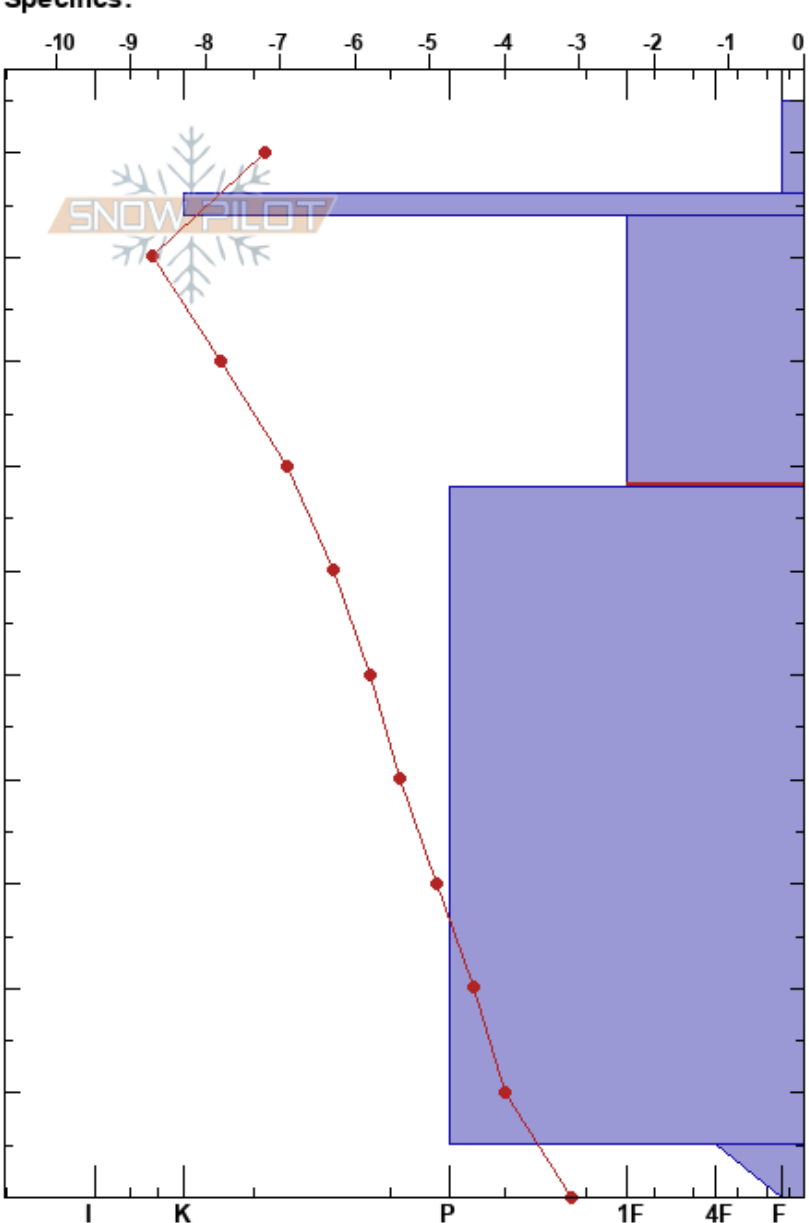

Kultakero NW
 Finland
 Elevation: 450 m
 Aspect: NW
 Specifics:

Lauri Nieminen
 17/03/2023 - 15:30
 Co-ord: 35W 509137E 7433823N
 Slope Angle: 21°
 Wind Loading: no

Stability:
 Air Temperature: -5.7°C PF: 17 94-68cm: Problematic layer
 Sky Cover: FEW
 Precipitation: NO
 Wind: SE Light Breeze

Form	Crystal		Moisture	ρ kg/m ³	Stability tests & Layer comments
	Size				
∇	3				
*	2		D		
⊙					
•	1		D		
• (•)	0.5(1)		D		
∧	3		D		

ECTX
 CTN

Notes: