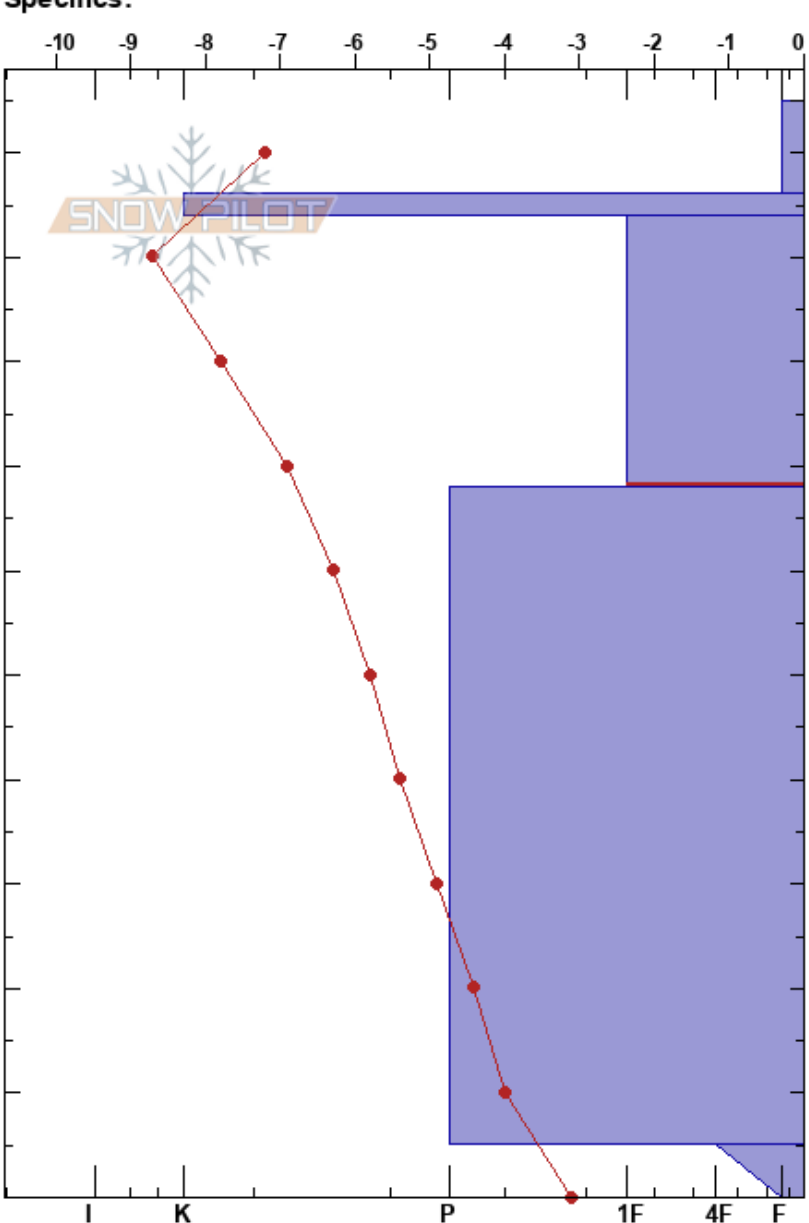

Kultakero NW
 Finland
 Elevation: 450 m
 Aspect: NW
 Specifics:

Lauri Nieminen
 17/03/2023 - 15:30
 Co-ord: 35W 509137E 7433823N
 Slope Angle: 21°
 Wind Loading: no

Stability:
 Air Temperature: -5.7°C PF: 17 94-68cm: Problematic layer
 Sky Cover: FEW
 Precipitation: NO
 Wind: SE Light Breeze

Form	Crystal		Moisture	ρ kg/m³	Stability tests & Layer comments
	Size				
∇	3				
*	2		D		
⊙					
•	1		D		
• (•)	0.5(1)		D		
∧	3		D		

ECTX
 CTN

Notes: