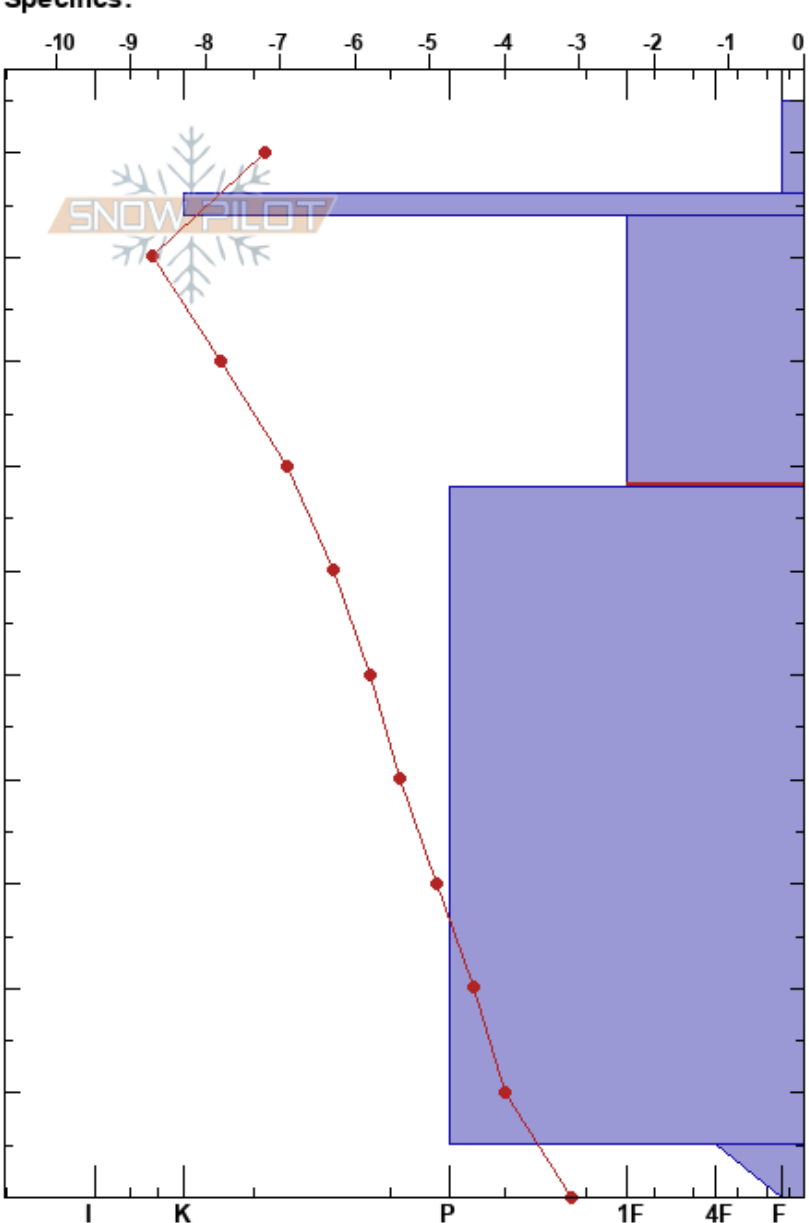

Kultakero NW  
 Finland  
 Elevation: 450 m  
 Aspect: NW  
 Specifics:

Lauri Nieminen  
 17/03/2023 - 15:30  
 Co-ord: 35W 509137E 7433823N  
 Slope Angle: 21°  
 Wind Loading: no

Stability:  
 Air Temperature: -5.7°C PF: 17 94-68cm: Problematic layer  
 Sky Cover: FEW  
 Precipitation: NO  
 Wind: SE Light Breeze

Form	Crystal		Moisture	ρ kg/m³	Stability tests & Layer comments
	Size				
∇	3				
*	2		D		
⊙					
•	1		D		
• (•)	0.5(1)		D		
∧	3		D		

ECTX  
 CTN

Notes: