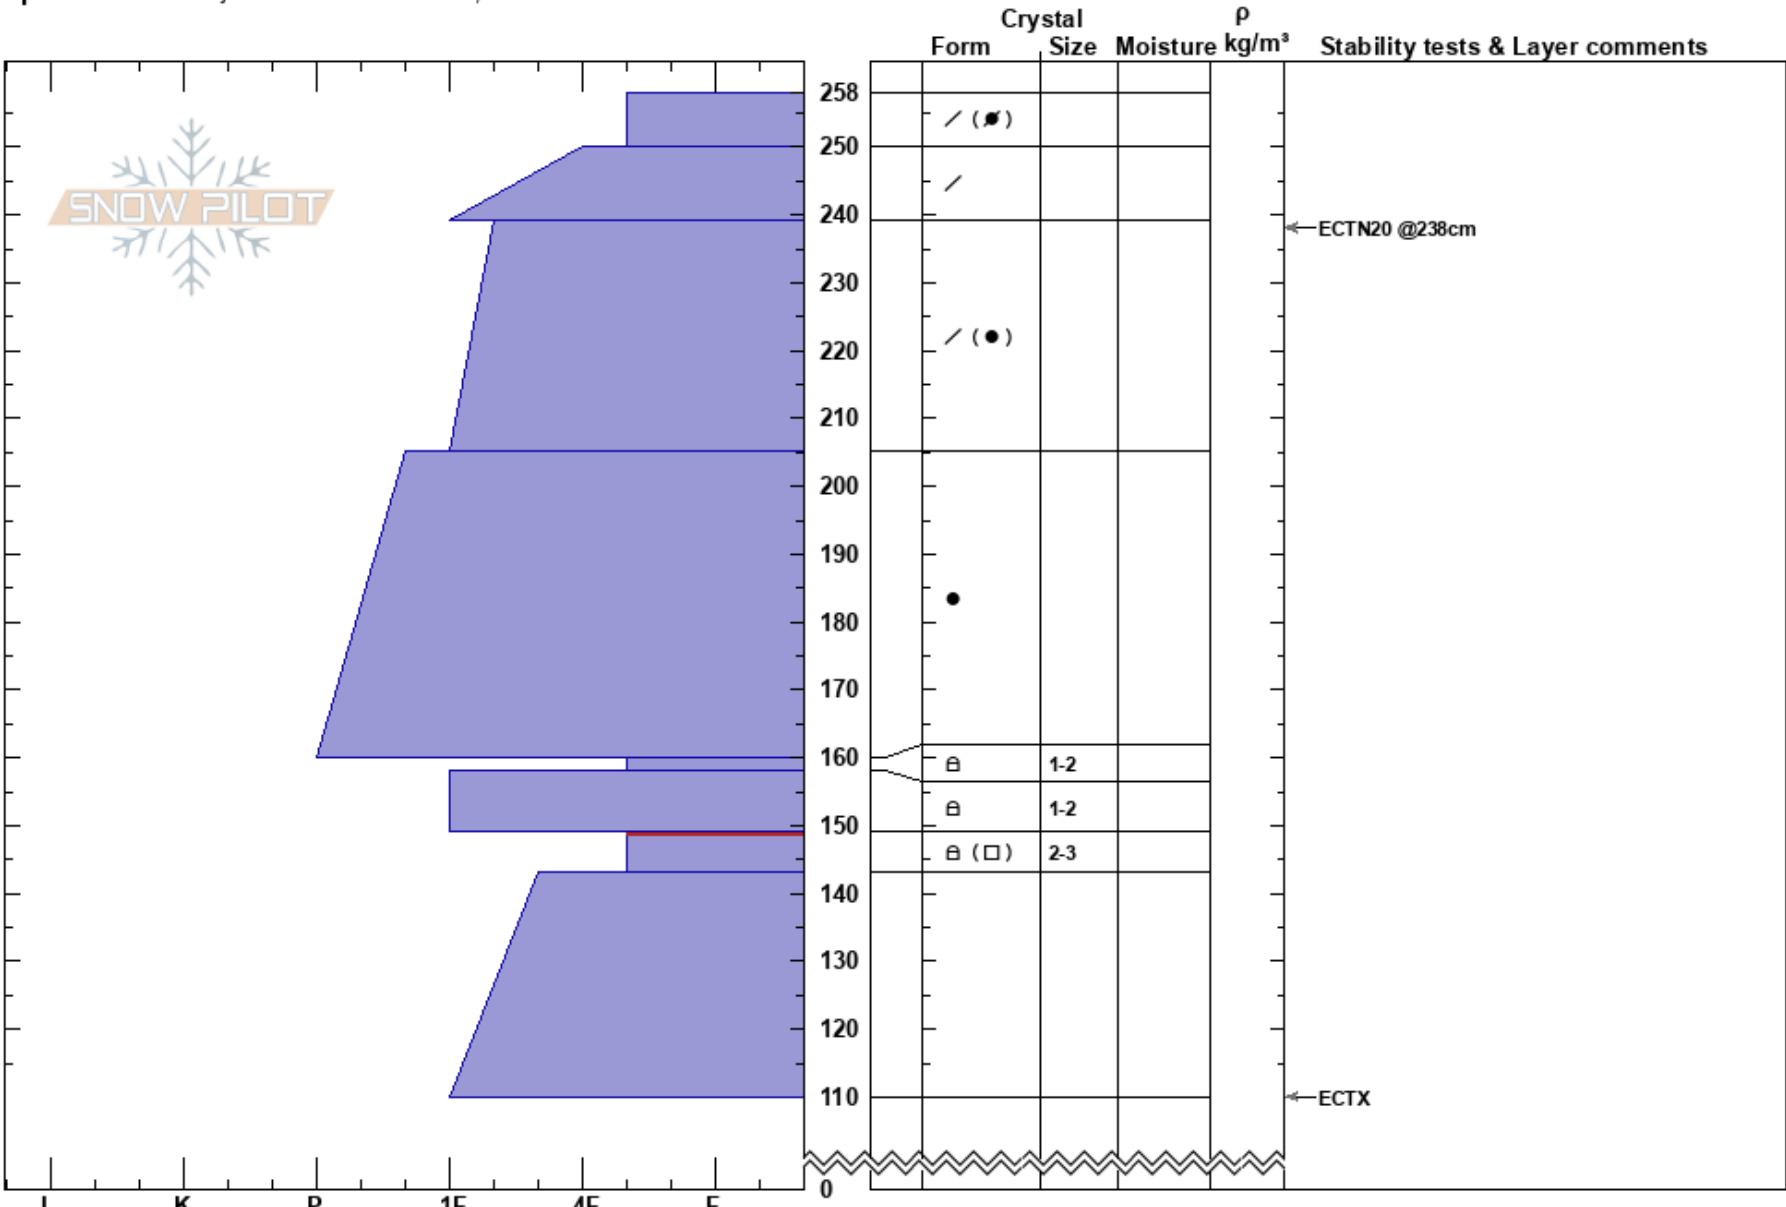

Lower Giant Country
 Uinta Range
 UT
Elevation: 9804 ft
Aspect: NE
Specifics: Pit is adjacent to avalanche: flank;

Bo Torrey
 03/16/2023 - 2:30pm
Co-ord: 40.83854N, -111.06467W
Slope Angle: 37°
Wind Loading: previous

Stability: Good **HS:** 258 **Layer Notes:**
Air Temperature: 149-143cm: Problematic layer
Sky Cover: CLR
Precipitation: NO
Wind: S Calm

Notes: With Craig Gordon. Snow pit dug near lower flank of HS-N-R3-D2-O that likely occurred 3/10-3/11. 3/16- 2kg AE work in Fields of Dreams and Upper Giant Country shallow surface snow results. 4-8" deep.