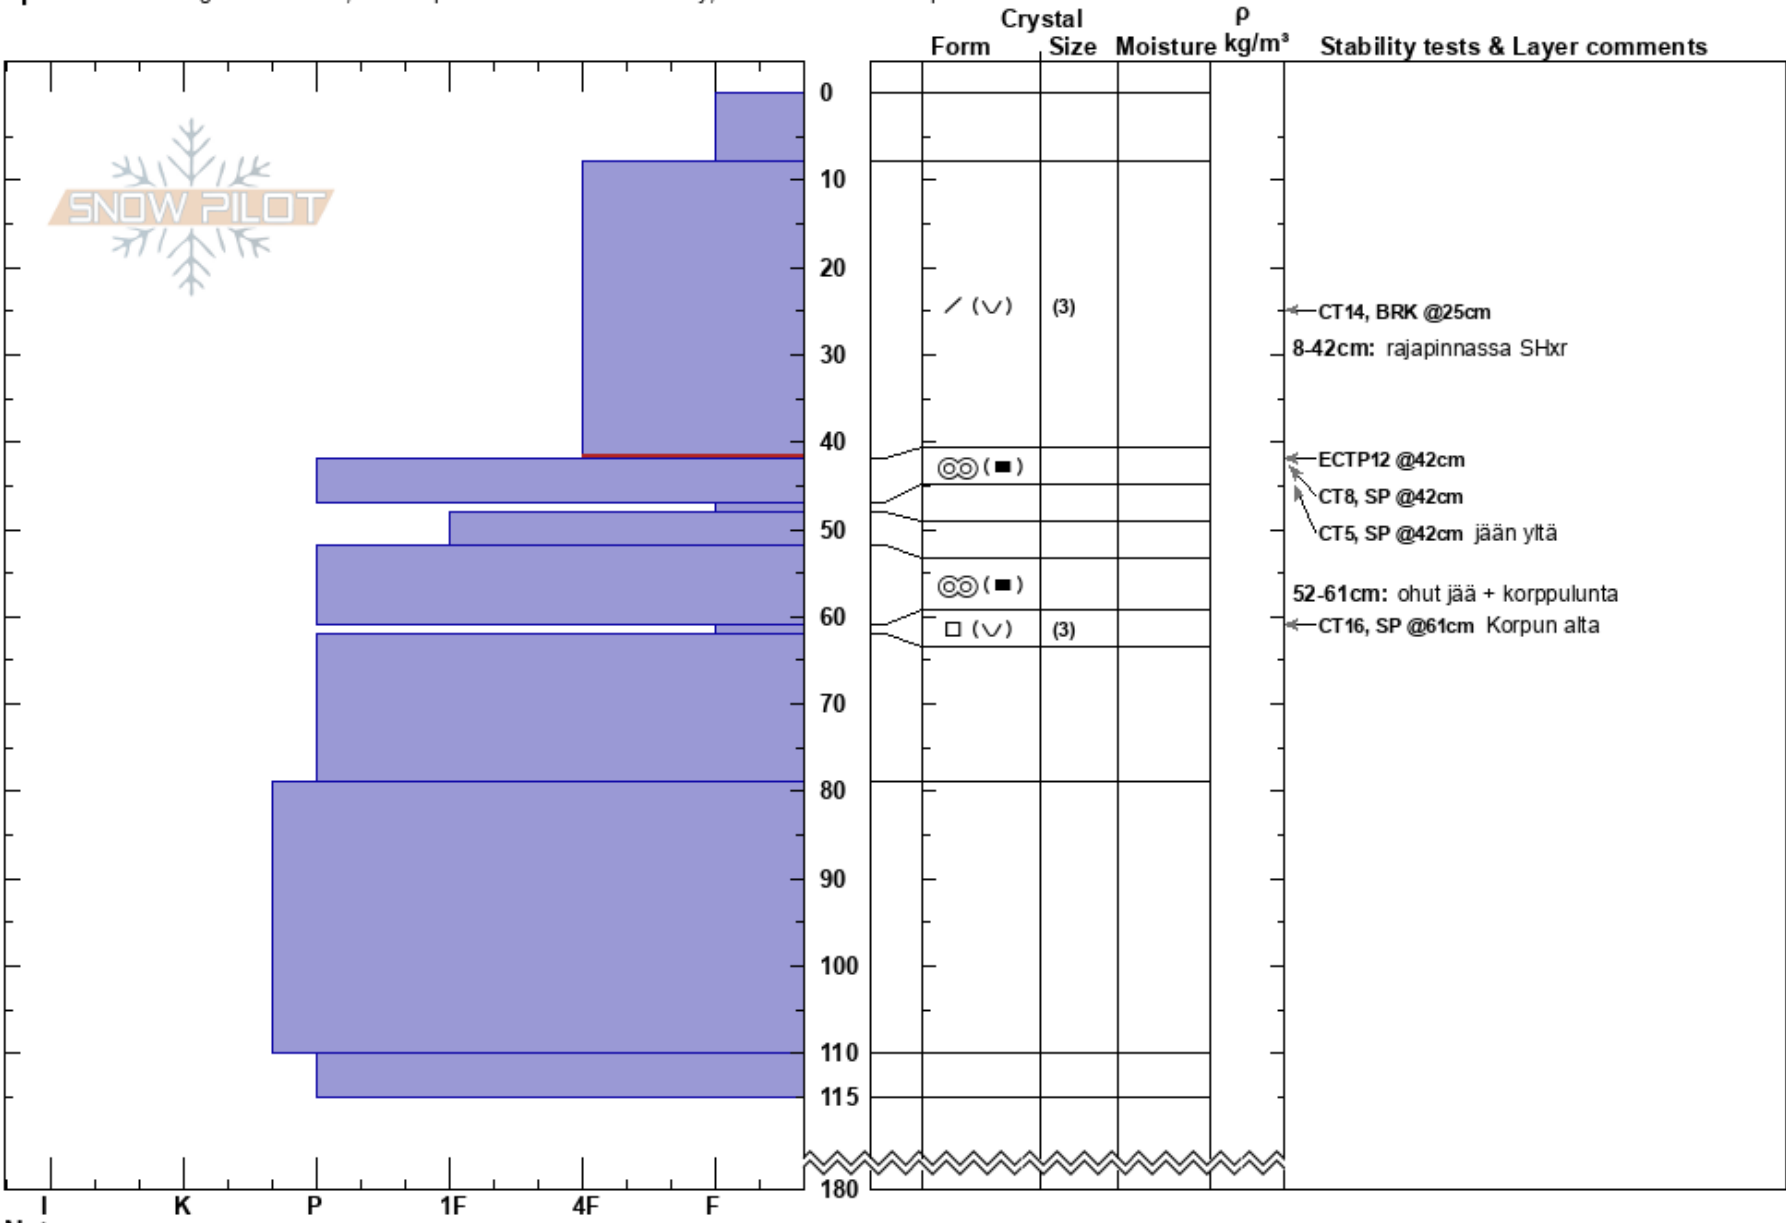

Ylästunturi  
 Finland  
 Elevation: 407 m  
 Aspect: W  
 Specifics: Pit dug in a Ski Area; Pit is representative of backcountry; We snowmobiled slope

Tuomo Poukkanen  
 17/03/2023 - 14:40  
 Co-ord: 67.56610N, 24.18065E  
 Slope Angle: 22°  
 Wind Loading: yes

Stability: Poor  
 Air Temperature:  
 Sky Cover: CLR  
 Precipitation: NO  
 Wind: SW Light Breeze

HS: 180  
 PF: 42  
 Layer Notes:  
 8-42cm: rajapinnassa SHxr  
 8-42cm: Problematic layer  
 42-47cm: ohut jää + korppulunta  
 52-61cm: ohut jää + korppulunta

Notes: Maisematien yltä kohti länttä.