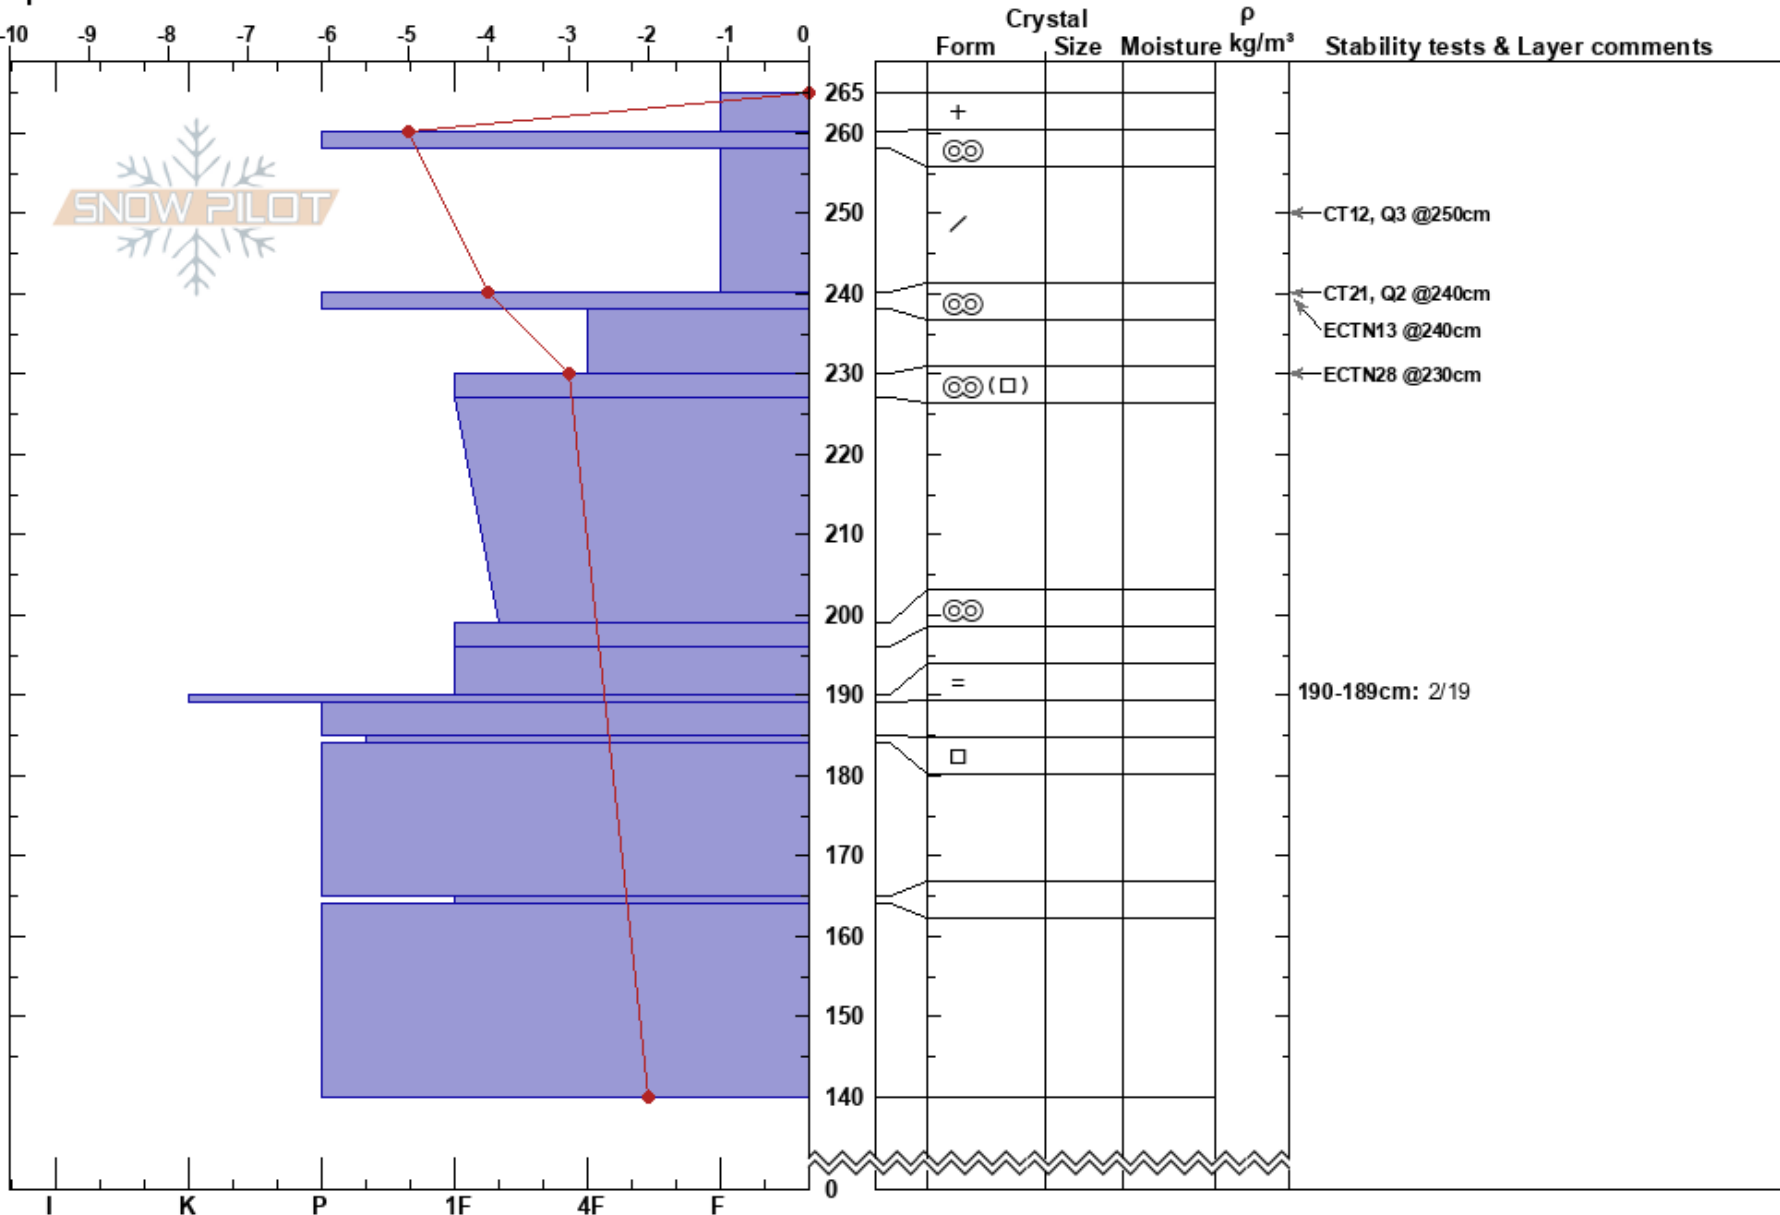

Rabbit Gulch
 Silver Valley Area
 ID
 Elevation: 6080 ft
 Aspect: SW
 Specifics:

Mikey Church
 03/16/2023 - 12:00pm
 Co-ord: 47.53942N, -115.75373W
 Slope Angle: 30°
 Wind Loading: no

Stability:
 Air Temperature: 3°C
 Sky Cover: FEW
 Precipitation: NO
 Wind: Calm

HS: 265
 PF: 45
 PS: 20
 230-227cm: Problematic layer
 190-189cm: 2/19

Notes: