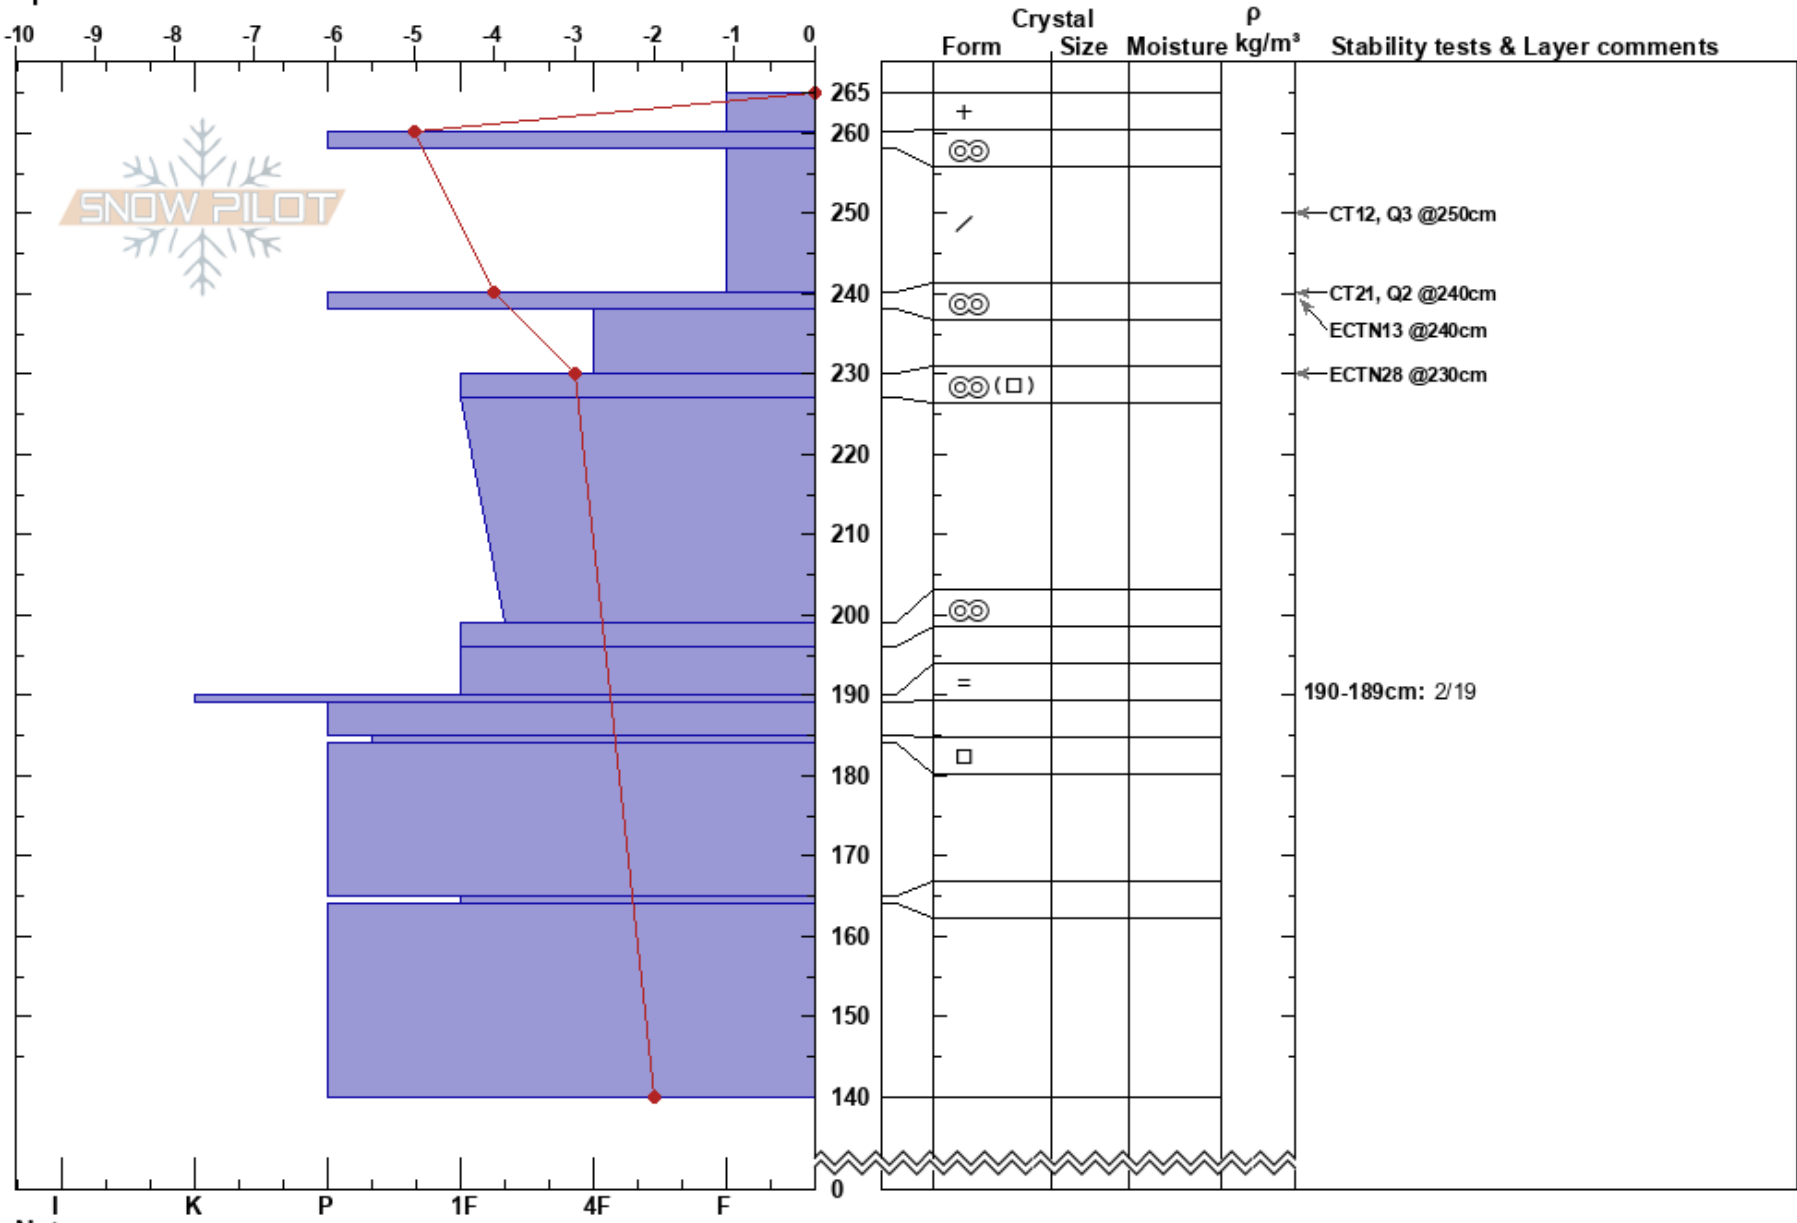

Rabbit Gulch  
 Silver Valley Area  
 ID  
 Elevation: 6080 ft  
 Aspect: SW  
 Specifics:

Mikey Church  
 03/16/2023 - 12:00pm  
 Co-ord: 47.53942N, -115.75373W  
 Slope Angle: 30°  
 Wind Loading: no

Stability: **HS: 265**  
 Air Temperature: 3°C **PF: 45**  
 Sky Cover: FEW **PS: 20**  
 Precipitation: NO  
 Wind: Calm  
 230-227cm: Problematic layer  
 190-189cm: 2/19

Notes: