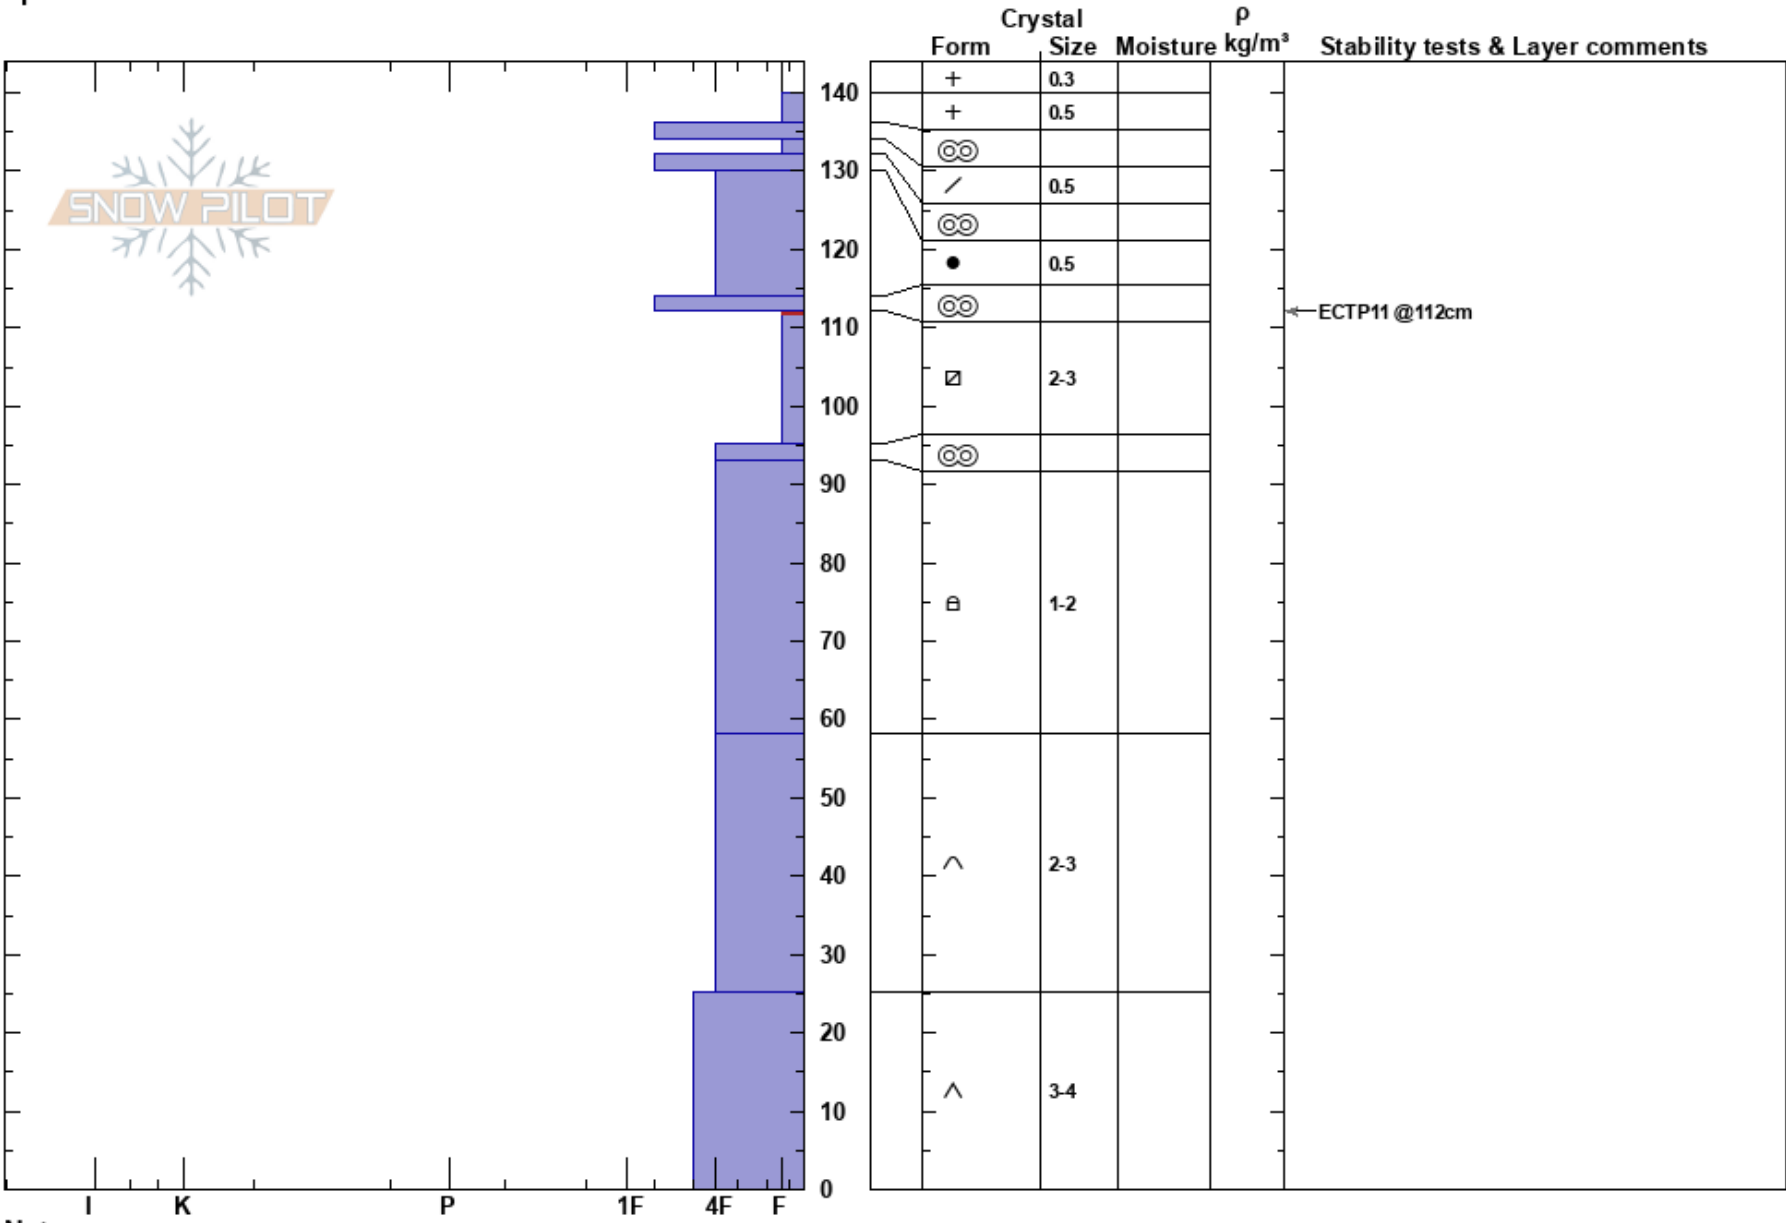

Shrine SE  
 Vail/Summit County  
 CO  
 Elevation: 11750 ft  
 Aspect: SE  
 Specifics:

Austin DiVesta  
 03/16/2023 - 12:00pm  
 Co-ord: 39.53410N, -106.25967W  
 Slope Angle: 15°  
 Wind Loading:

Stability: **HS: 140**  
 Air Temperature: 112-95cm: Problematic layer  
 Sky Cover:  
 Precipitation:  
 Wind: Calm

**Notes:** Water from melting at some point moved through this snow pit profile, most likely in the last couple of days.