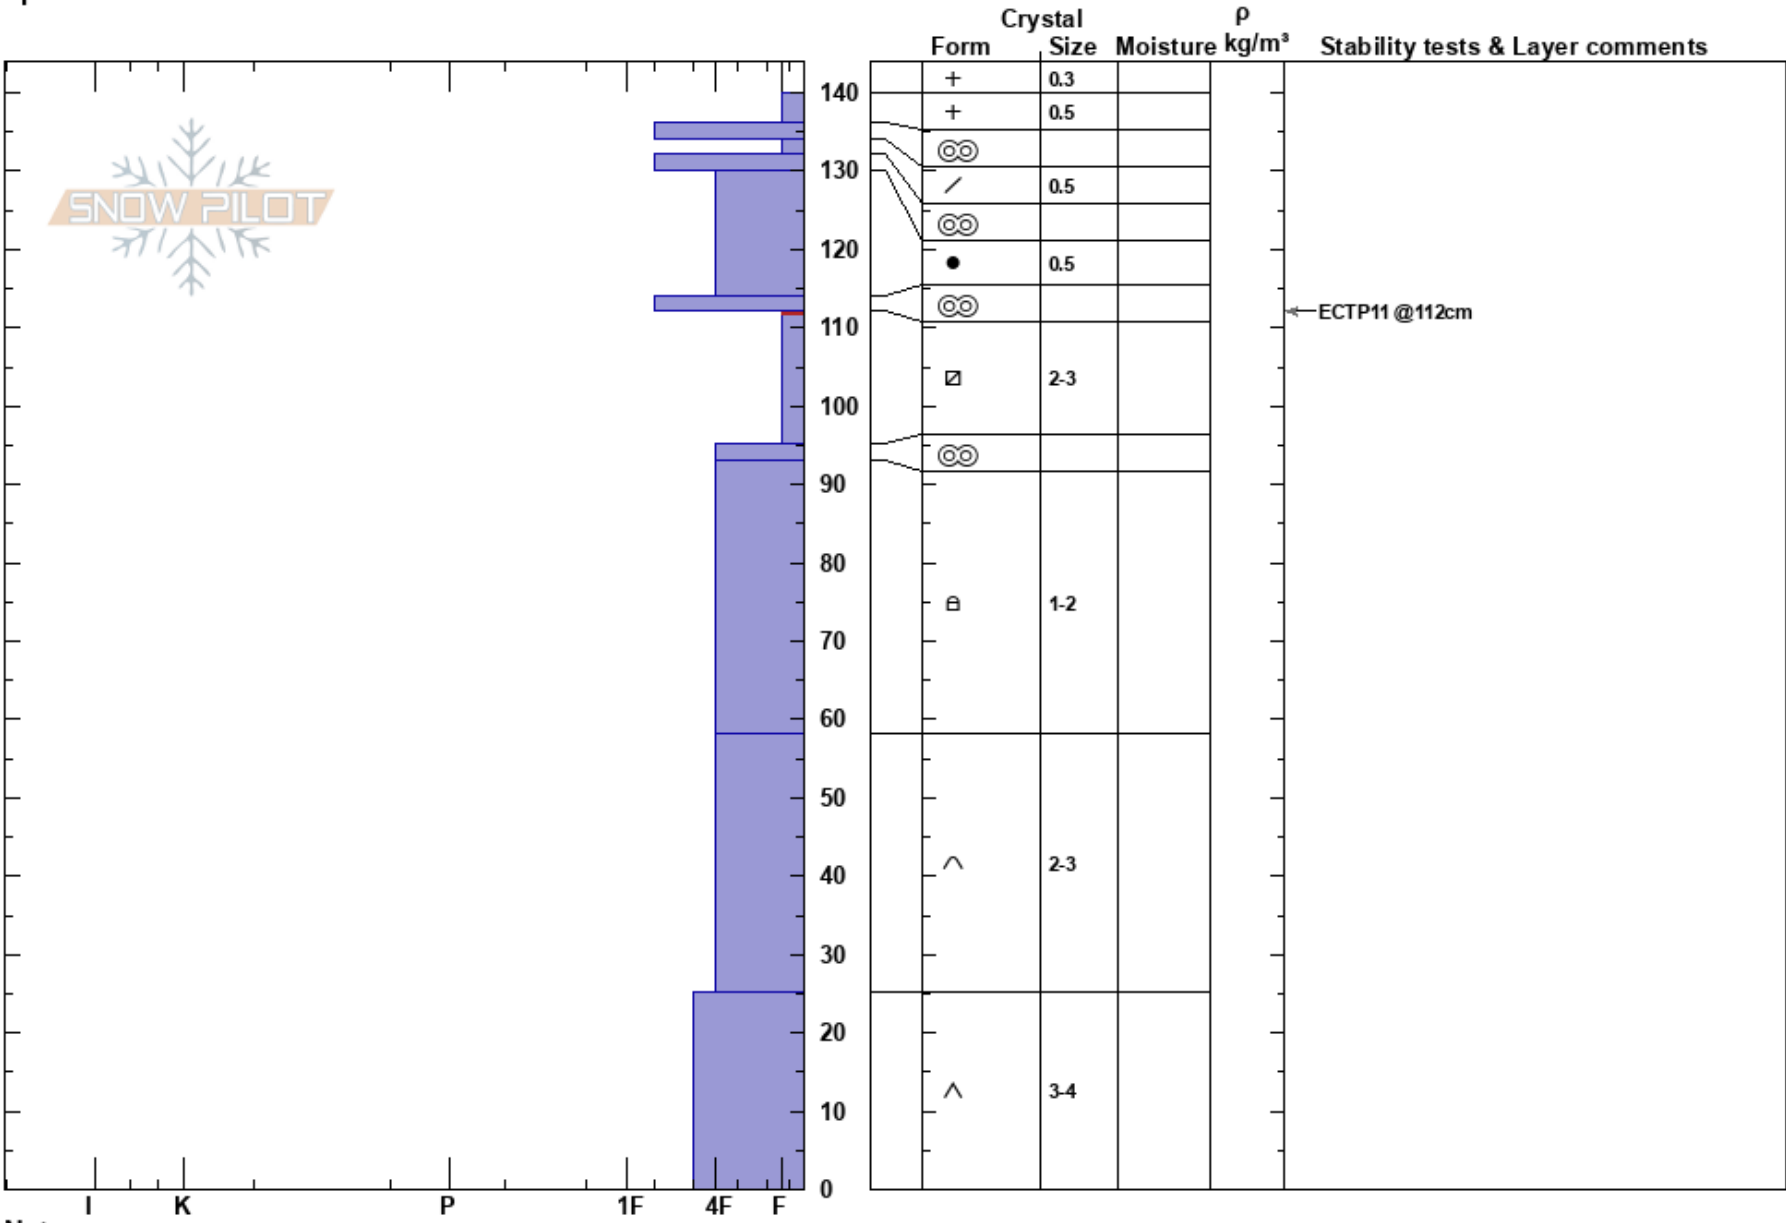

Shrine SE
 Vail/Summit County
 CO
 Elevation: 11750 ft
 Aspect: SE
 Specifics:

Austin DiVesta
 03/16/2023 - 12:00pm
 Co-ord: 39.53410N, -106.25967W
 Slope Angle: 15°
 Wind Loading:

Stability: **HS: 140**
 Air Temperature: 112-95cm: Problematic layer
 Sky Cover:
 Precipitation:
 Wind: Calm

Notes: Water from melting at some point moved through this snow pit profile, most likely in the last couple of days.