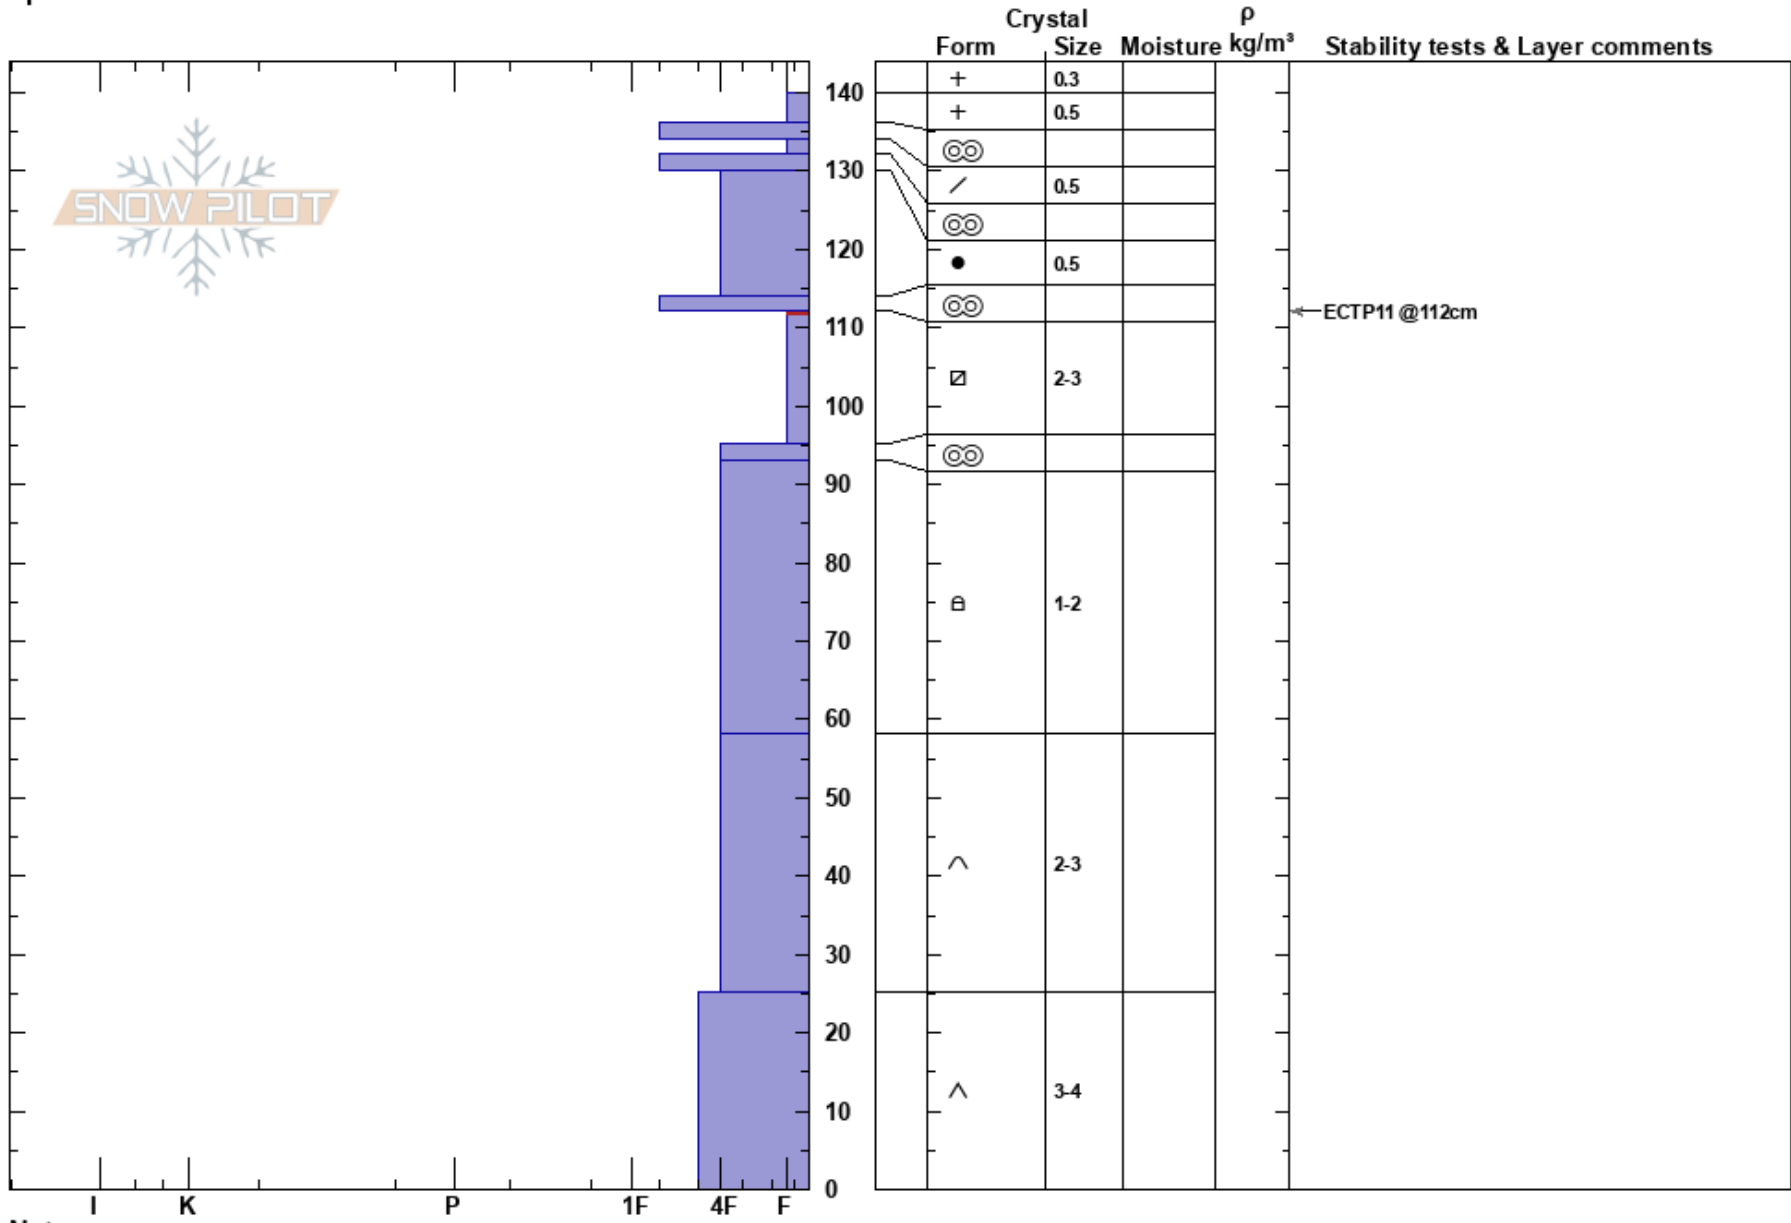

Shrine SE  
 Vail/Summit County  
 CO  
 Elevation: 11750 ft  
 Aspect: SE  
 Specifics:

Austin DiVesta  
 03/16/2023 - 12:00pm  
 Co-ord: 39.53410N, -106.25967W  
 Slope Angle: 15°  
 Wind Loading:

Stability: **HS: 140**  
 Air Temperature: 112-95cm: Problematic layer  
 Sky Cover:  
 Precipitation:  
 Wind: Calm

**Notes:** Water from melting at some point moved through this snow pit profile, most likely in the last couple of days.