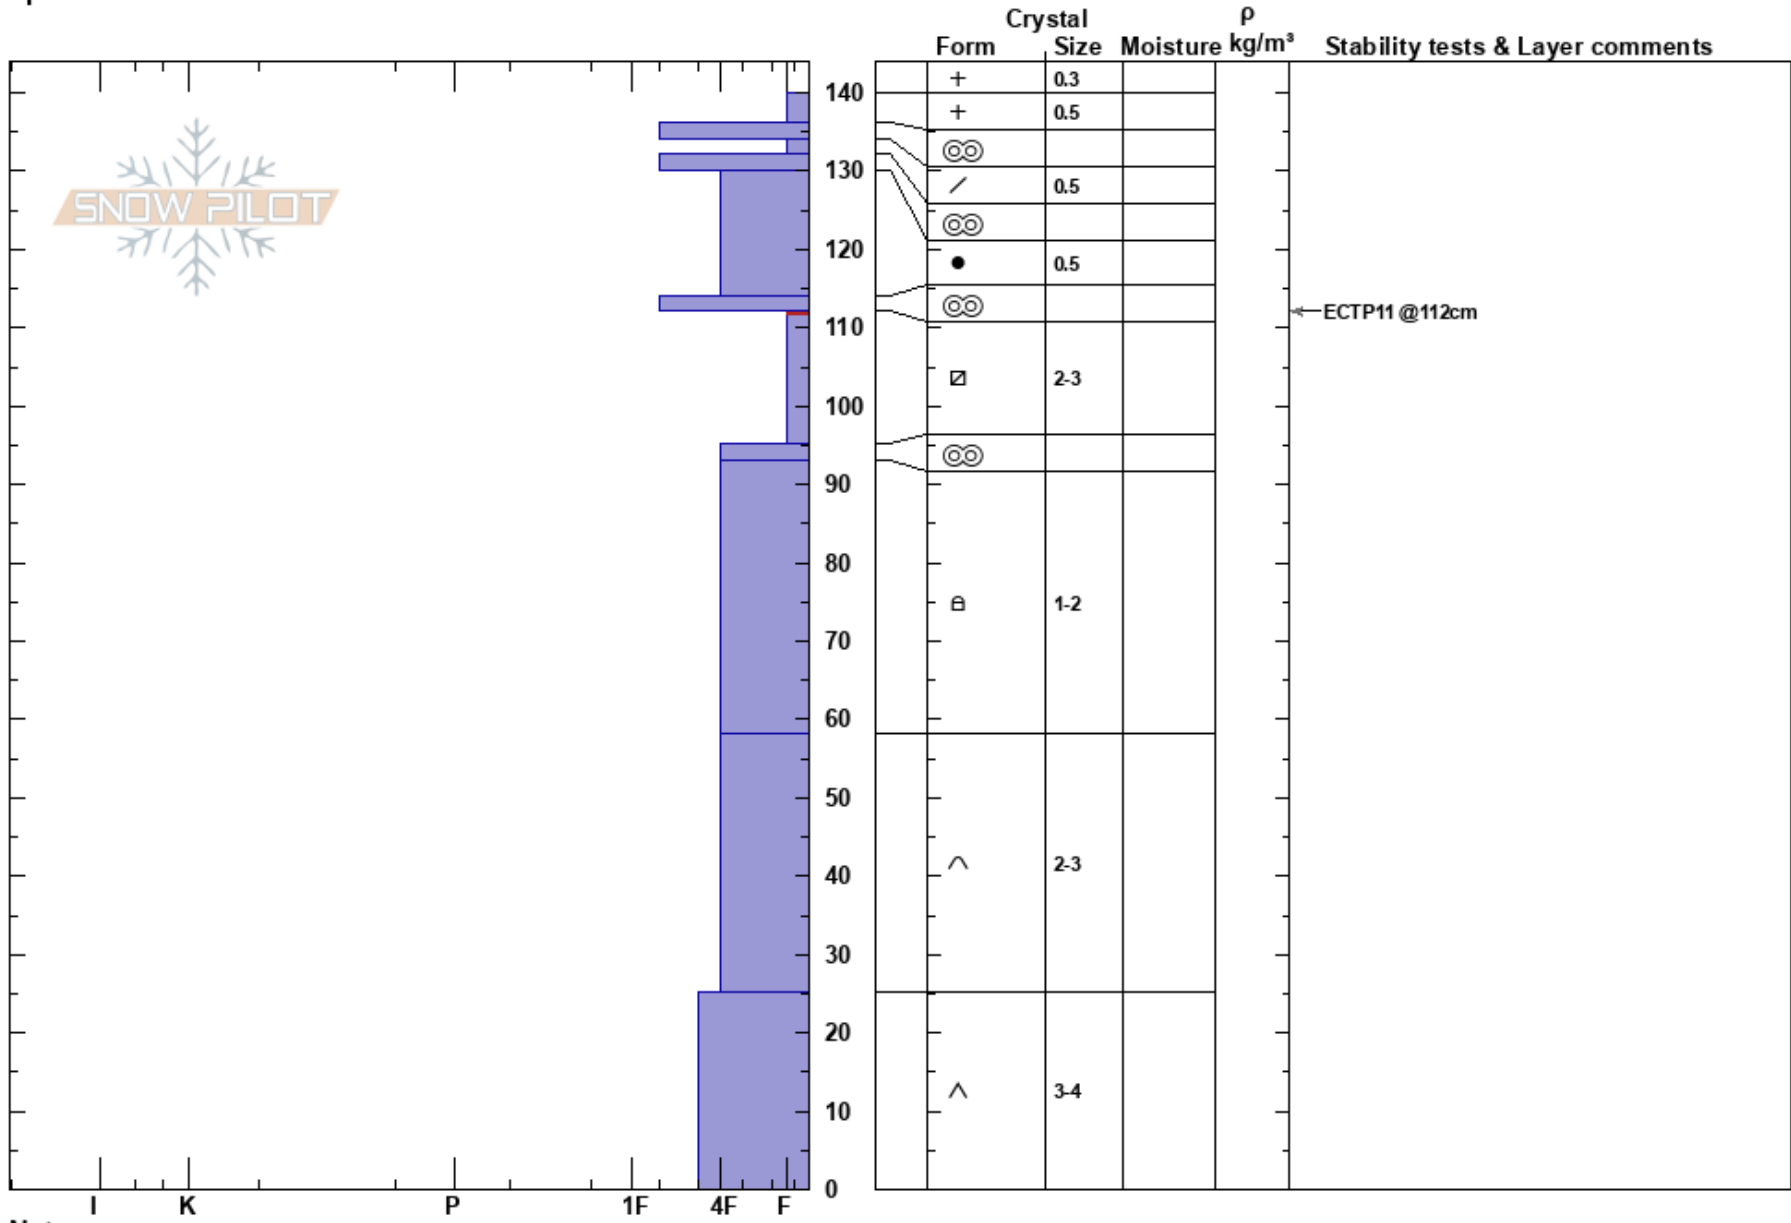

Shrine SE
 Vail/Summit County
 CO
 Elevation: 11750 ft
 Aspect: SE
 Specifics:

Austin DiVesta
 03/16/2023 - 12:00pm
 Co-ord: 39.53410N, -106.25967W
 Slope Angle: 15°
 Wind Loading:

Stability: **HS: 140**
 Air Temperature: 112-95cm: Problematic layer
 Sky Cover:
 Precipitation:
 Wind: Calm

Notes: Water from melting at some point moved through this snow pit profile, most likely in the last couple of days.