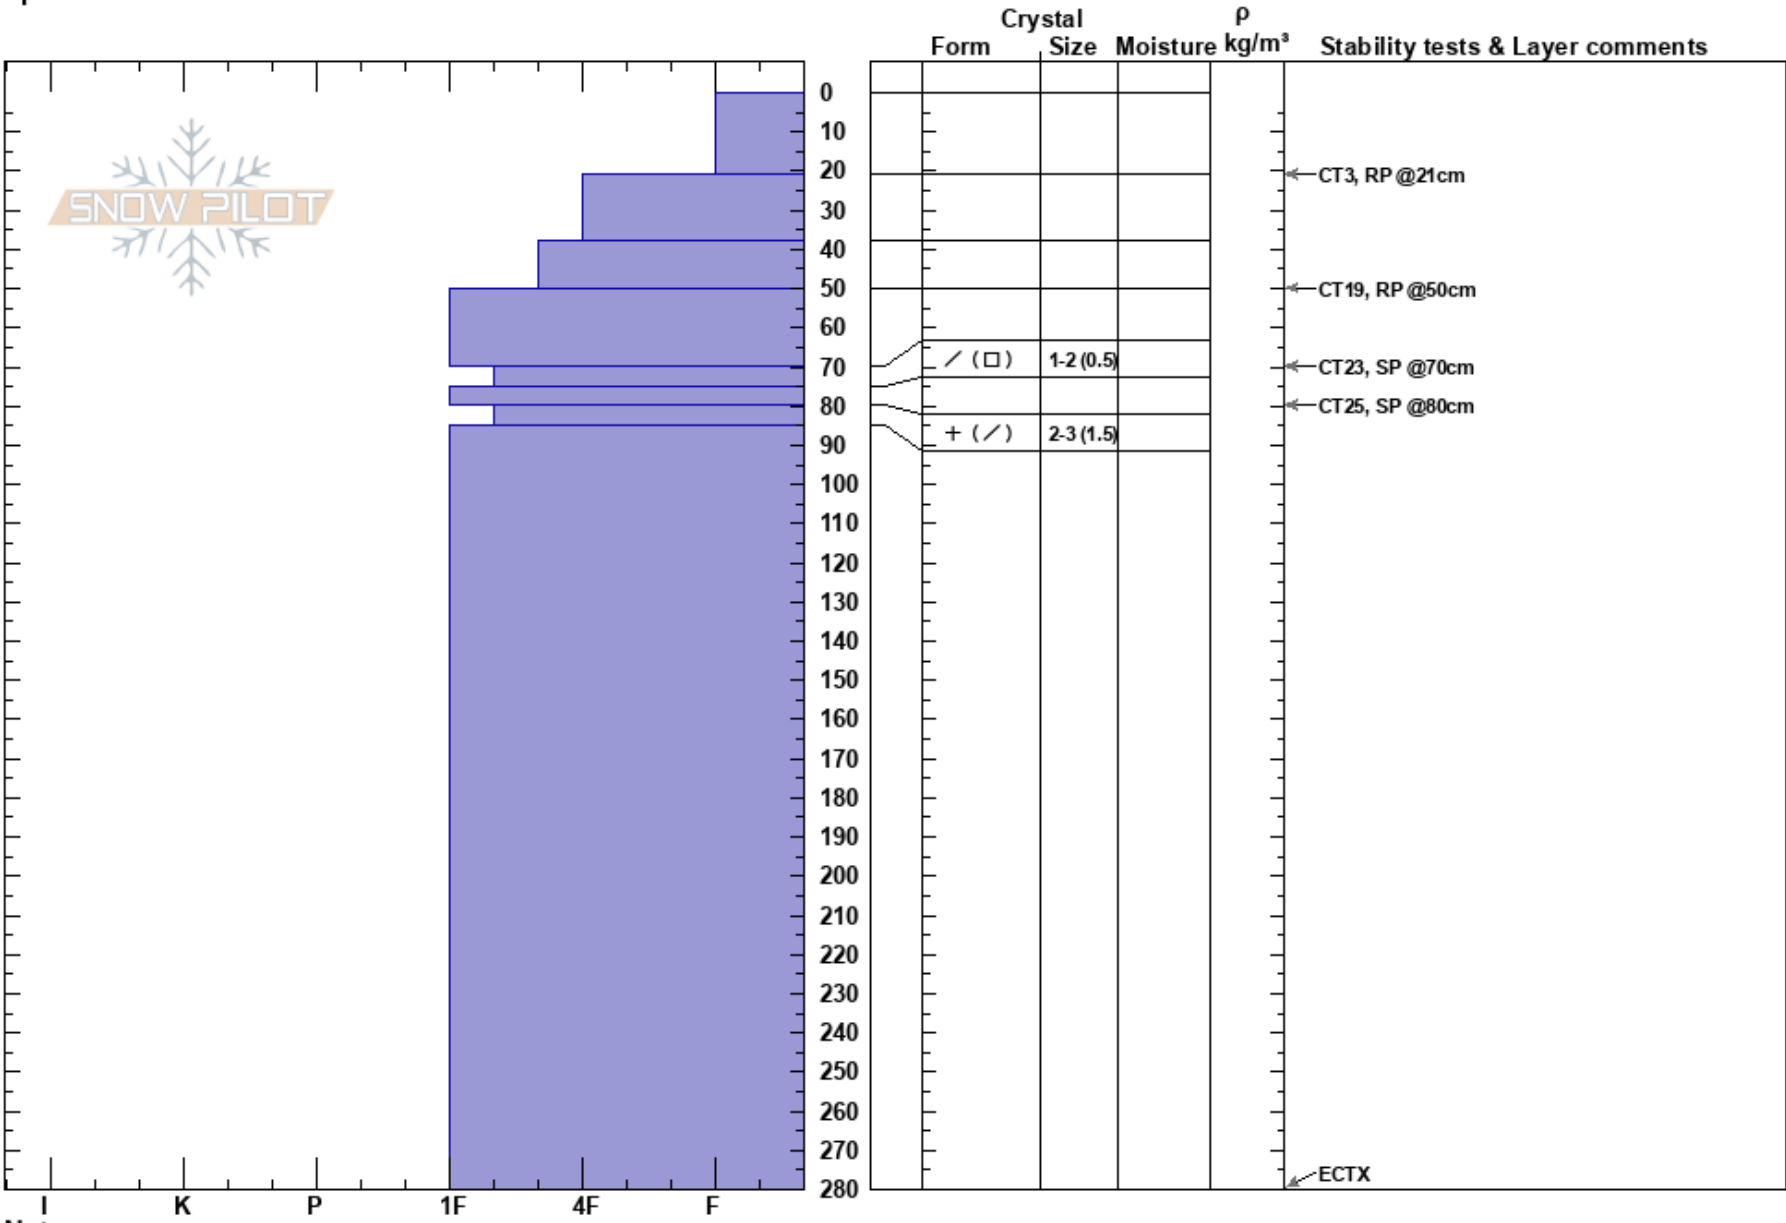

Super Mario  
 Monashee  
 BC  
 Elevation: 1960 m  
 Aspect: N  
 Specifics:

Ty Mills  
 16/03/2023 - 12:00  
 Co-ord:  
 Slope Angle: 35°  
 Wind Loading:

Stability:  
 Air Temperature:  
 Sky Cover: CLR  
 Precipitation: NO  
 Wind: Calm

HS:280  
 PF: 60 70-75cm: Problematic layer  
 PS: 35

Notes: