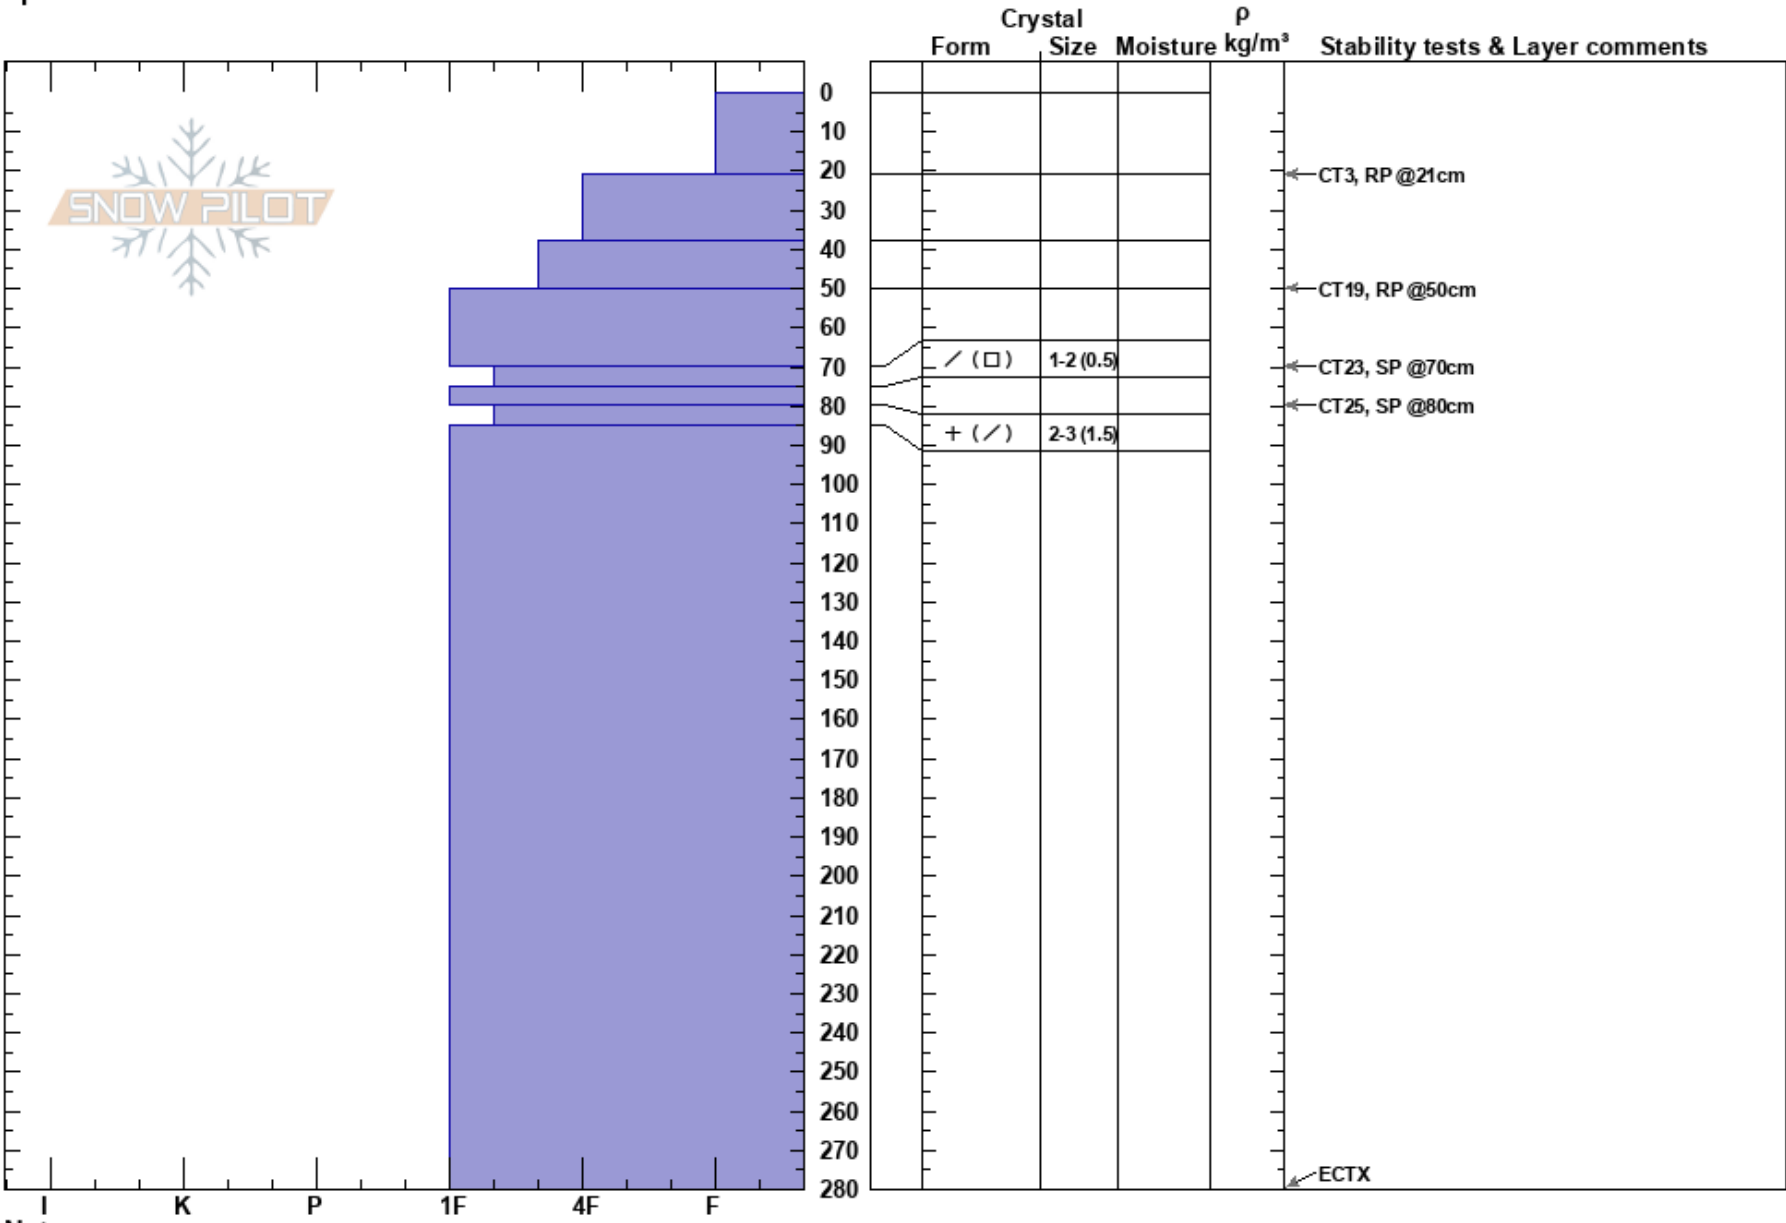

Super Mario
 Monashee
 BC
 Elevation: 1960 m
 Aspect: N
 Specifics:

Ty Mills
 16/03/2023 - 12:00
 Co-ord:
 Slope Angle: 35°
 Wind Loading:

Stability:
 Air Temperature:
 Sky Cover: CLR
 Precipitation: NO
 Wind: Calm

HS:280
 PF: 60 70-75cm: Problematic layer
 PS: 35

Notes: