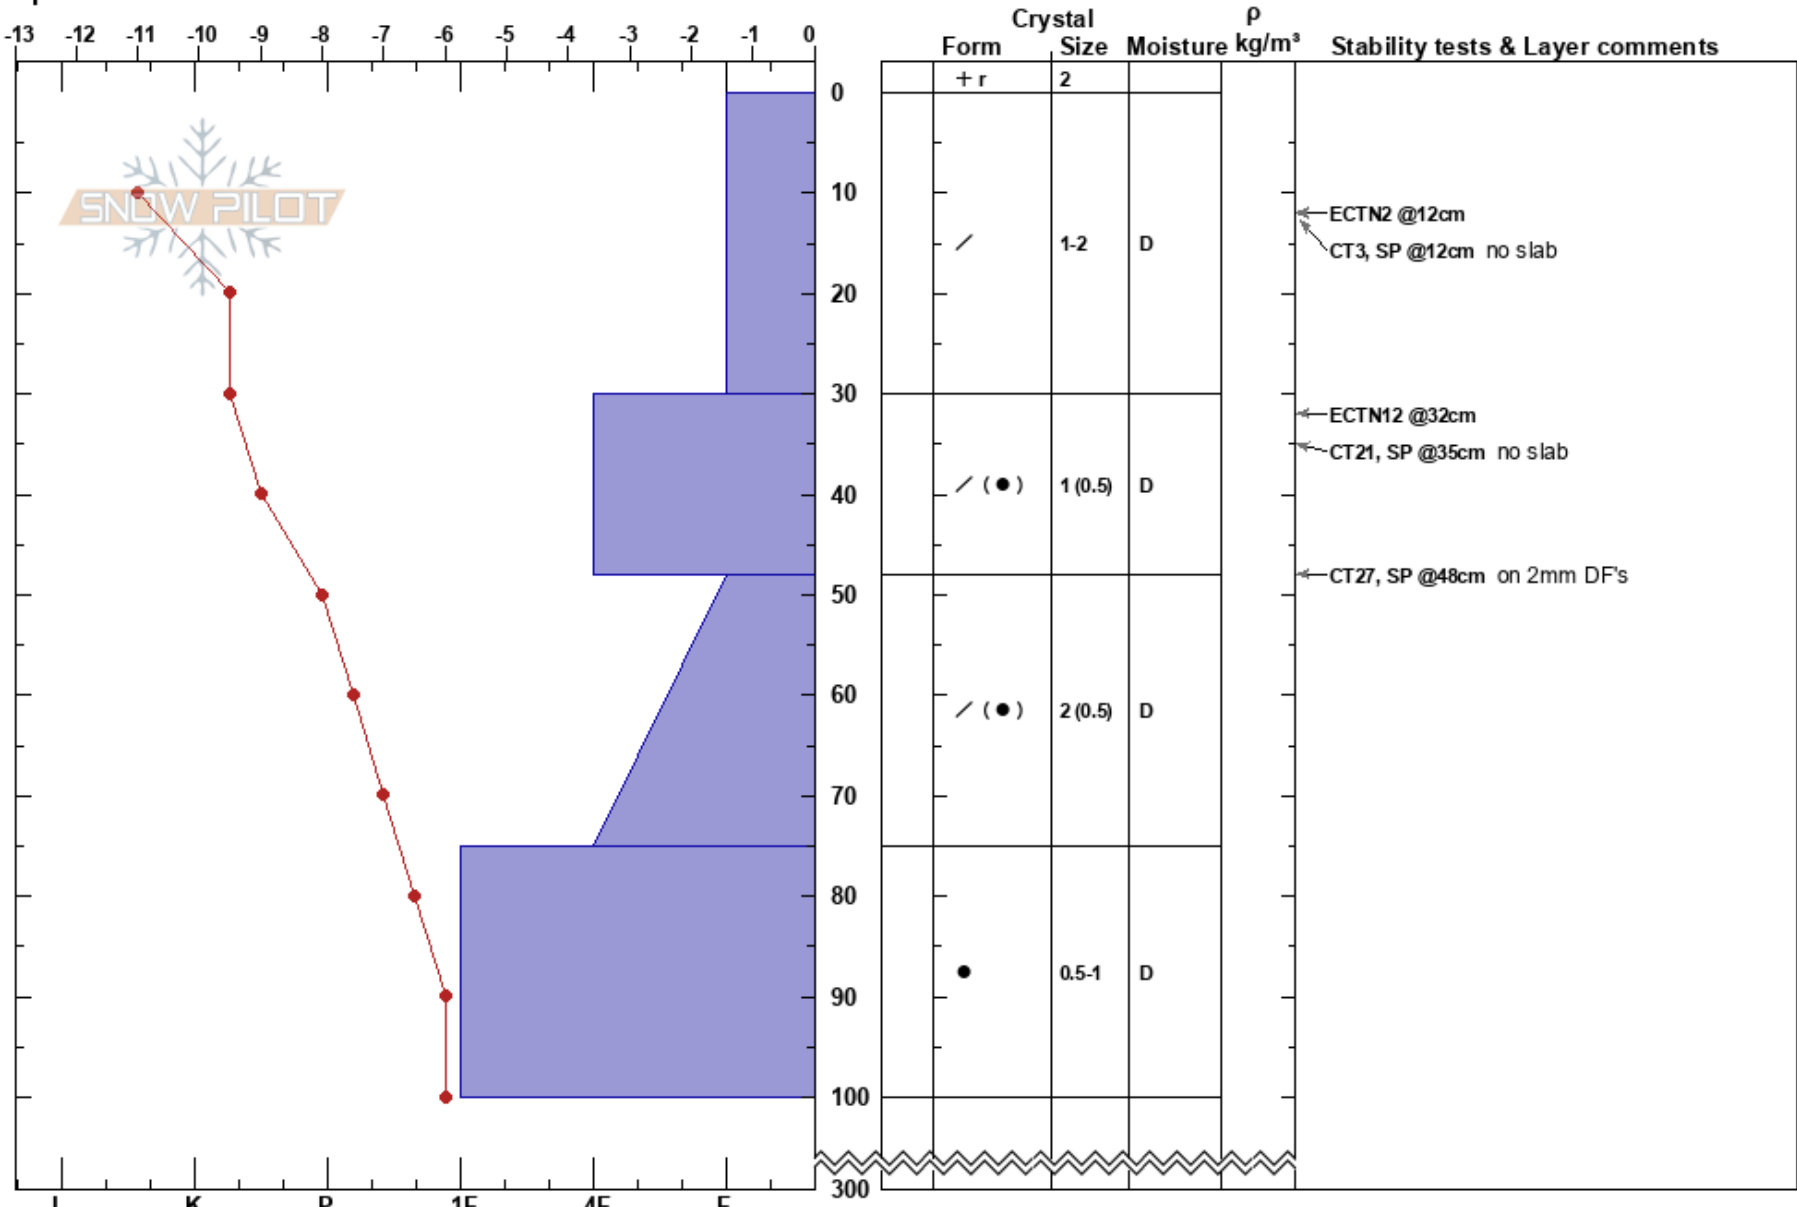

Lookout Bowl
 Elkhorns
 OR
 Elevation: 7800 ft
 Aspect: N
 Specifics:

Sarah Jakober
 03/16/2023 - 12:00pm
 Co-ord: 44.94601N, -118.24089W
 Slope Angle: 26°
 Wind Loading: previous

Stability: Good HS:300
 Air Temperature: -2.5°C PF: 50
 Sky Cover: CLR PS: 20
 Precipitation: NO
 Wind: Calm

Layer Notes:

Notes: