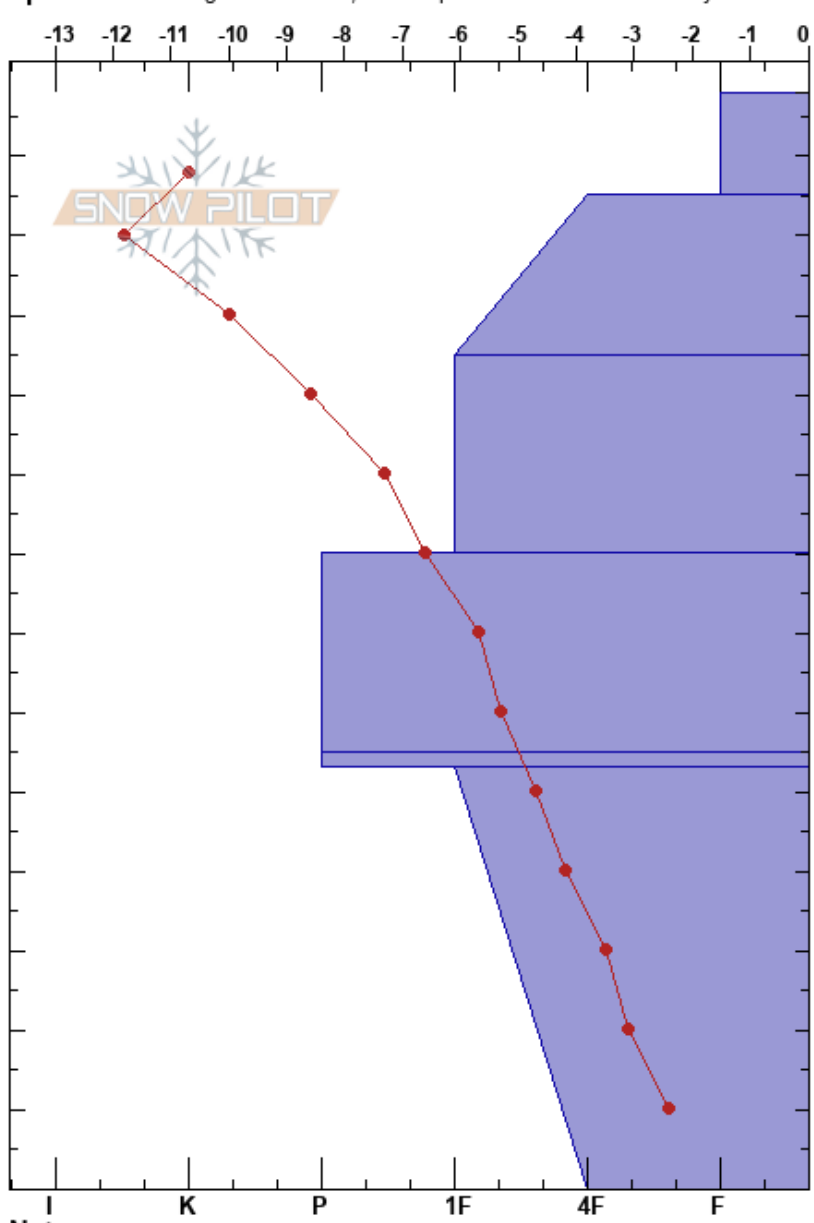

Meadow Park Full  
 Sunshine Village  
 AB  
 Elevation: 2270 m  
 Aspect:

Sarah Royce  
 16/03/2023 - 14:00  
 Co-ord:  
 Slope Angle: 0°  
 Wind Loading:

Stability: **HS: 138** **Layer Notes:**  
 Air Temperature: -6.7°C **PF: 35**  
 Sky Cover: FEW  
 Precipitation: NO  
 Wind: S Light Breeze

Specifics: Pit dug in a Ski Area; Pit is representative of backcountry

Form	Crystal Size	Moisture	$\rho$ kg/m <sup>3</sup>	Stability tests & Layer comments
/	1	D	120	
⊖	0.5	D	170	
⊖	1	D	270	← CT22, SP @105cm did not repeat
□	2	D	230	
⊙		D	280	
^ (□)	4-8 (4)	D		