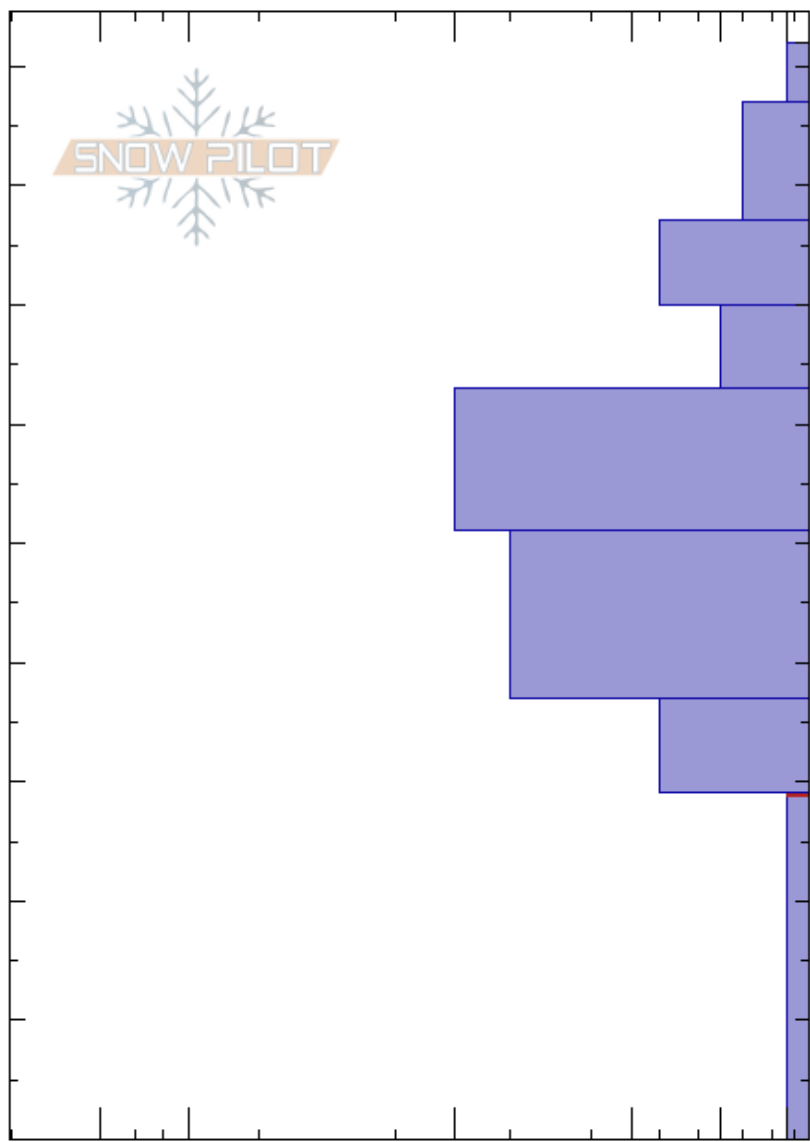

230316 Sister 7
 Loveland Pass
 CO
 Elevation: 11766 ft
 Aspect: N
 Specifics:

Ryan Zarter
 03/16/2023 - 1:00pm
 Co-ord: 39.67580N, -105.88670W
 Slope Angle: 28°
 Wind Loading: yes

Stability: HS:92
 Air Temperature: -12°C PF: 30
 Sky Cover: SCT PS: 15
 Precipitation: NO
 Wind: NW Moderate
 Layer Notes: 29-0cm: Problematic layer

Crystal Form	Crystal Size	Moisture	ρ kg/m ³	Stability tests & Layer comments
/	0.5			
/	0.5	D		
/	0.5-1	D		
•	0.5	D		
/	0.5	D		← ECTN11 @70cm
•	0.3-0.5	D		
•	1	D		
⊖	2	D		← ECTP17 @29cm
^	3	D		

Notes: