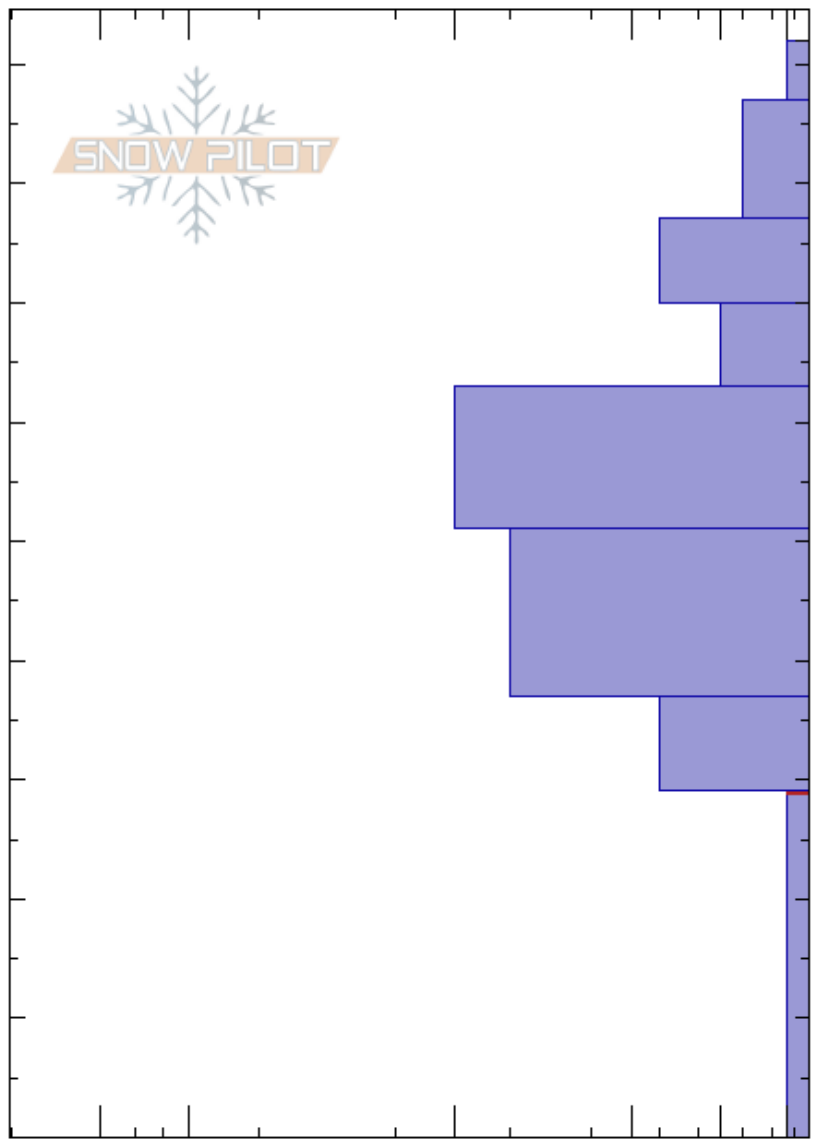

230316 Sister 7
 Loveland Pass
 CO
 Elevation: 11766 ft
 Aspect: N
 Specifics:

Ryan Zarter
 03/16/2023 - 1:00pm
 Co-ord: 39.67580N, -105.88670W
 Slope Angle: 28°
 Wind Loading: yes

Stability:
 Air Temperature: -12°C
 Sky Cover: SCT
 Precipitation: NO
 Wind: NW Moderate

HS: 92
 PF: 30
 PS: 15
 29-0cm: Problematic layer

Height (cm)	Crystal		Moisture	ρ kg/m ³	Stability tests & Layer comments
	Form	Size			
92	/	0.5			
90	/	0.5	D		
80	/	0.5-1	D		
70	•	0.5	D		← ECTN11 @70cm
60	/	0.5	D		
50	•	0.3-0.5	D		
40	•	1	D		
30	⊖	2	D		← ECTP17 @29cm
20	^	3	D		
10					
0					