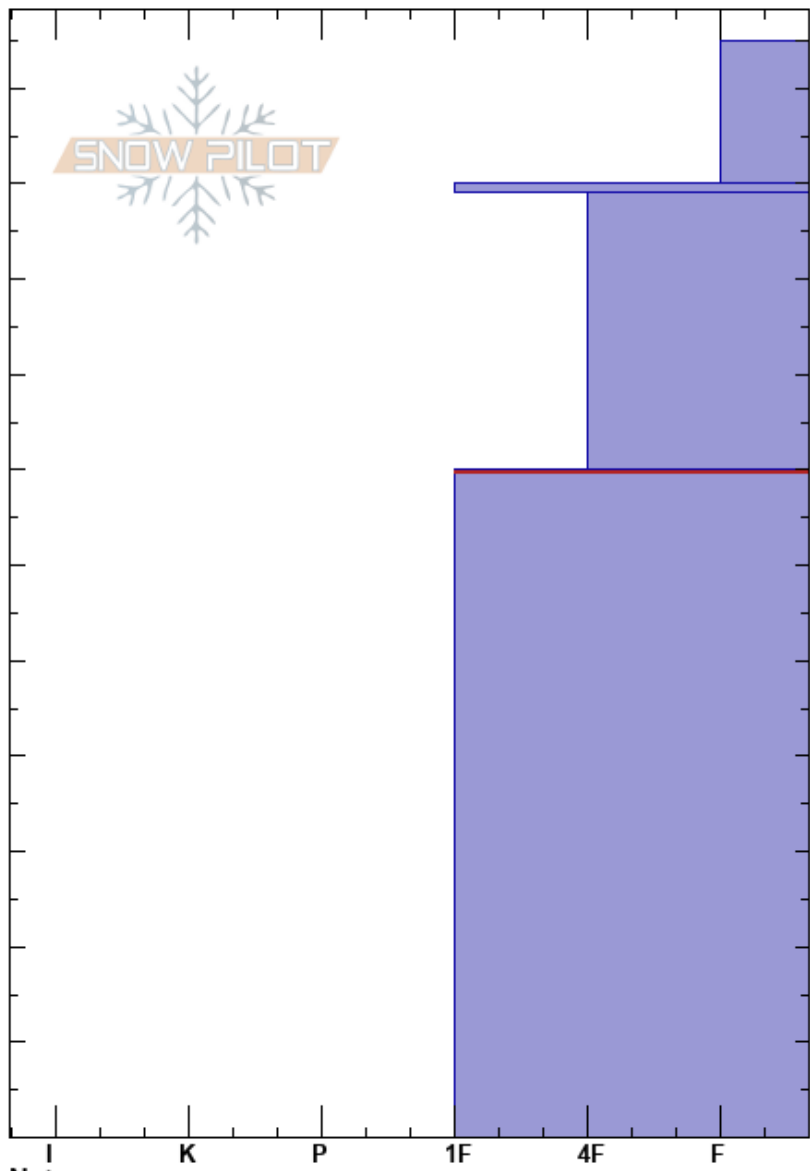

Top of CCX  
 Mt Bachelor Area  
 OR  
 Elevation: 7740 ft  
 Aspect: E

Thomas Carvajal  
 03/14/2023 - 11:00am  
 Co-ord: 43.96864N, -121.68251W  
 Slope Angle: 26°  
 Wind Loading: yes

Stability: Fair  
 Air Temperature: 0°C  
 Sky Cover: OVC  
 Precipitation: S2  
 Wind: SW Moderate

HS: 115  
 PF: 15 70-0cm: Problematic layer  
 PS: 5

Specifics: Pit dug in a Ski Area; Collapsing, localized; Recent avalanche activity on similar slopes; Ski tracks on slope; We skied slope

Crystal Form	Size	Moisture	$\rho$ kg/m <sup>3</sup>	Stability tests & Layer comments
				← CT13, Q3 @105cm
				← CT18, Q3 @95cm
				← CT25, Q1 @50cm
				← CT26, Q3 @30cm