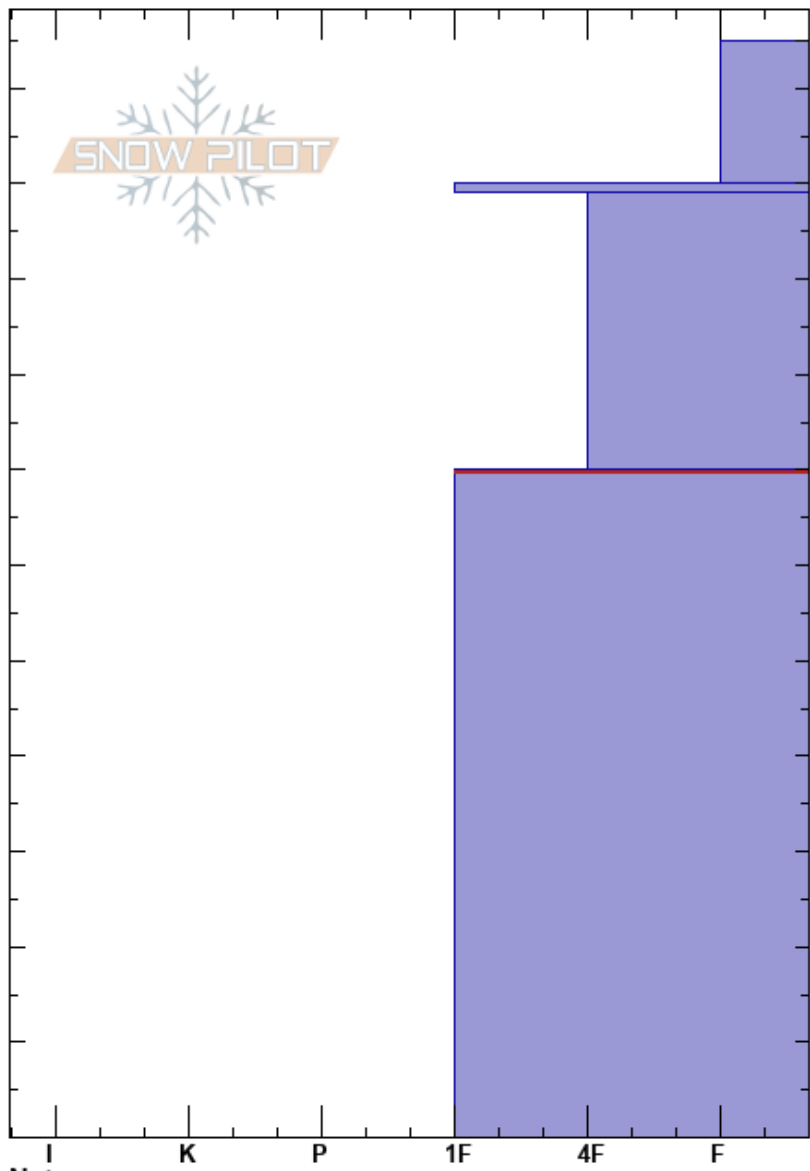

Top of CCX
 Mt Bachelor Area
 OR
 Elevation: 7740 ft
 Aspect: E

Thomas Carvajal
 03/14/2023 - 11:00am
 Co-ord: 43.96864N, -121.68251W
 Slope Angle: 26°
 Wind Loading: yes

Stability: Fair
 Air Temperature: 0°C
 Sky Cover: OVC
 Precipitation: S2
 Wind: SW Moderate
 HS: 115
 PF: 15 70-0cm: Problematic layer
 PS: 5

Specifics: Pit dug in a Ski Area; Collapsing, localized; Recent avalanche activity on similar slopes; Ski tracks on slope; We skied slope

Crystal Form	Size	Moisture	ρ kg/m ³	Stability tests & Layer comments
				← CT13, Q3 @105cm
				← CT18, Q3 @95cm
				← CT25, Q1 @50cm
				← CT26, Q3 @30cm