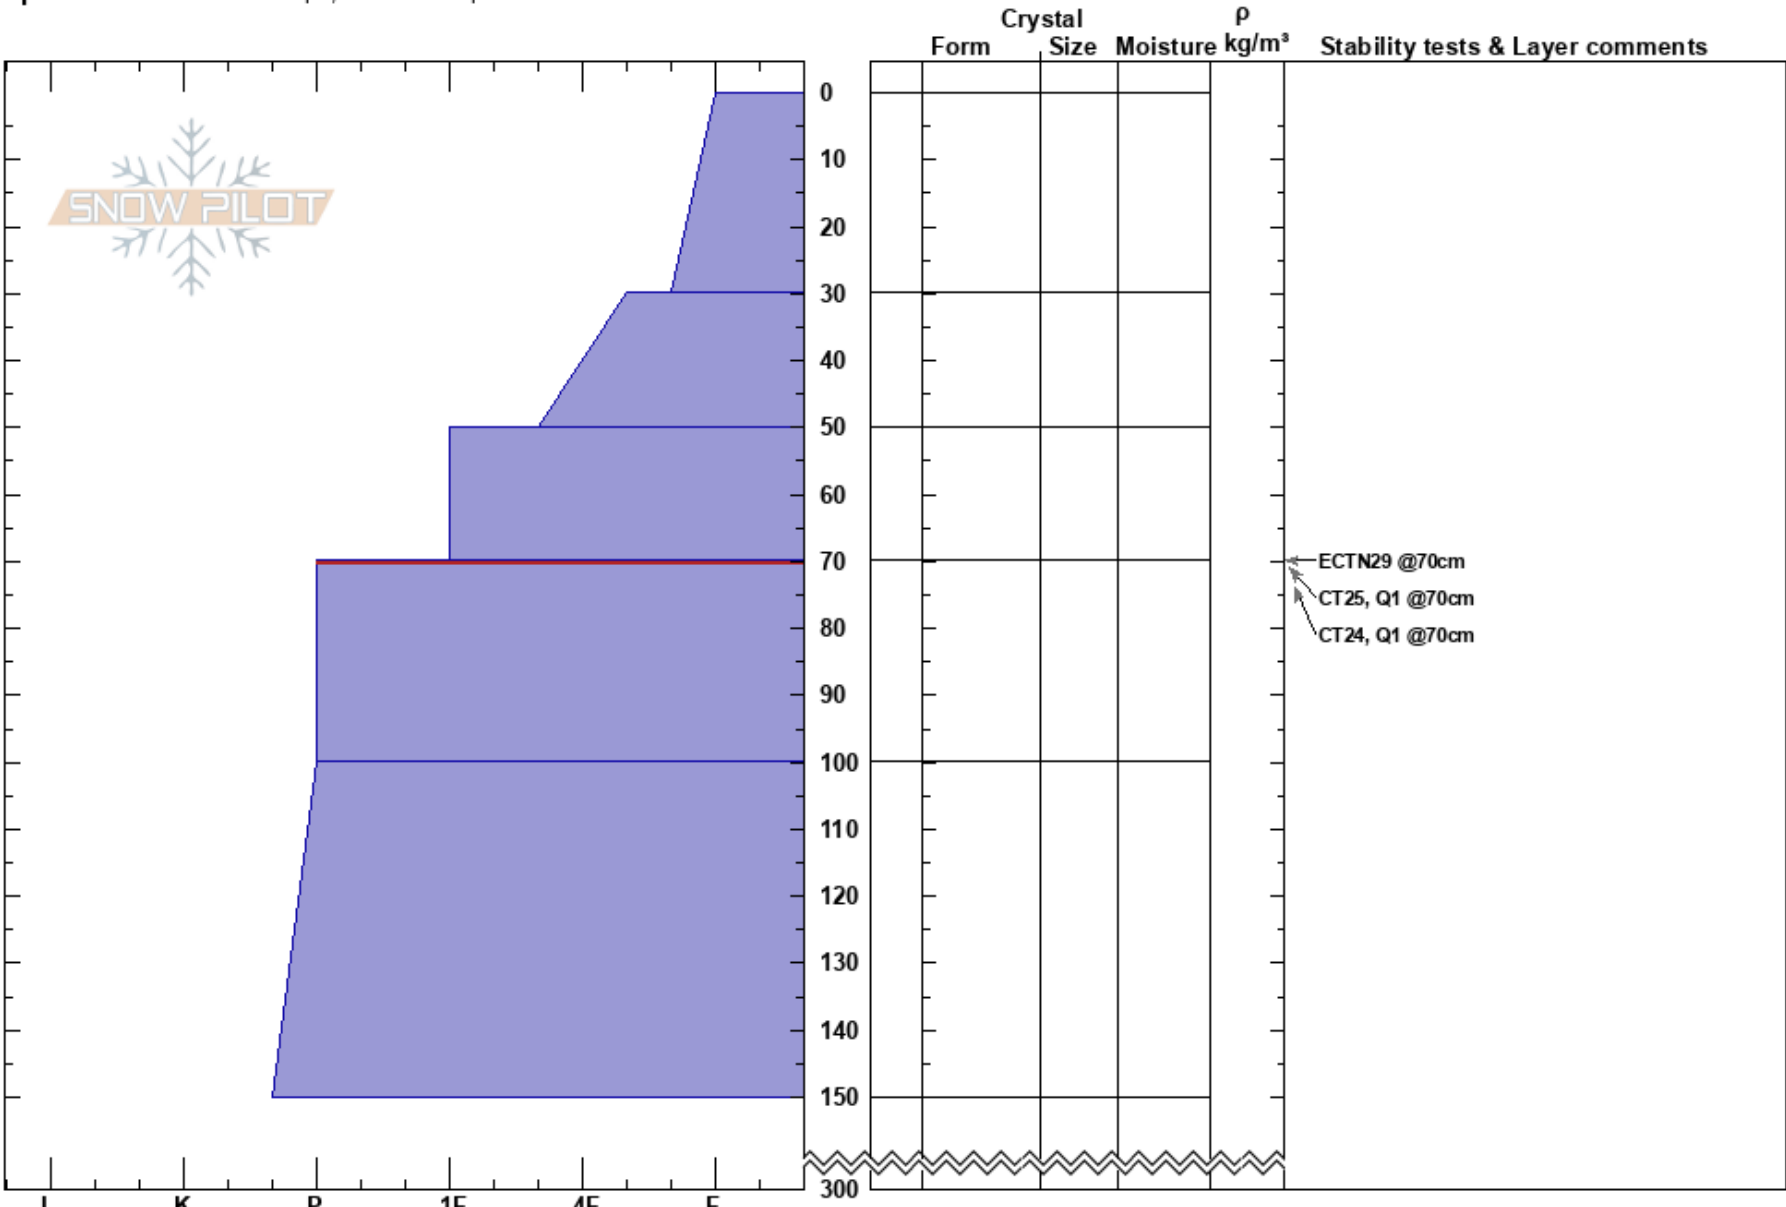

Wiegeles Top Rt.  
 Chugach Range  
 AK  
 Elevation: 5140 ft  
 Aspect: W  
 Specifics: Ski tracks on slope; We skied slope

Stan Prichard  
 02/26/2023 - 1:53am  
 Co-ord: 60.96112N, -145.96921W  
 Slope Angle: 37°  
 Wind Loading:

Stability: Good HS:300  
 Air Temperature: 7°F PF: 40 70-100cm: Problematic layer  
 Sky Cover: CLR PS: 20  
 Precipitation: NO  
 Wind: NE Moderate

Notes: blowing snow