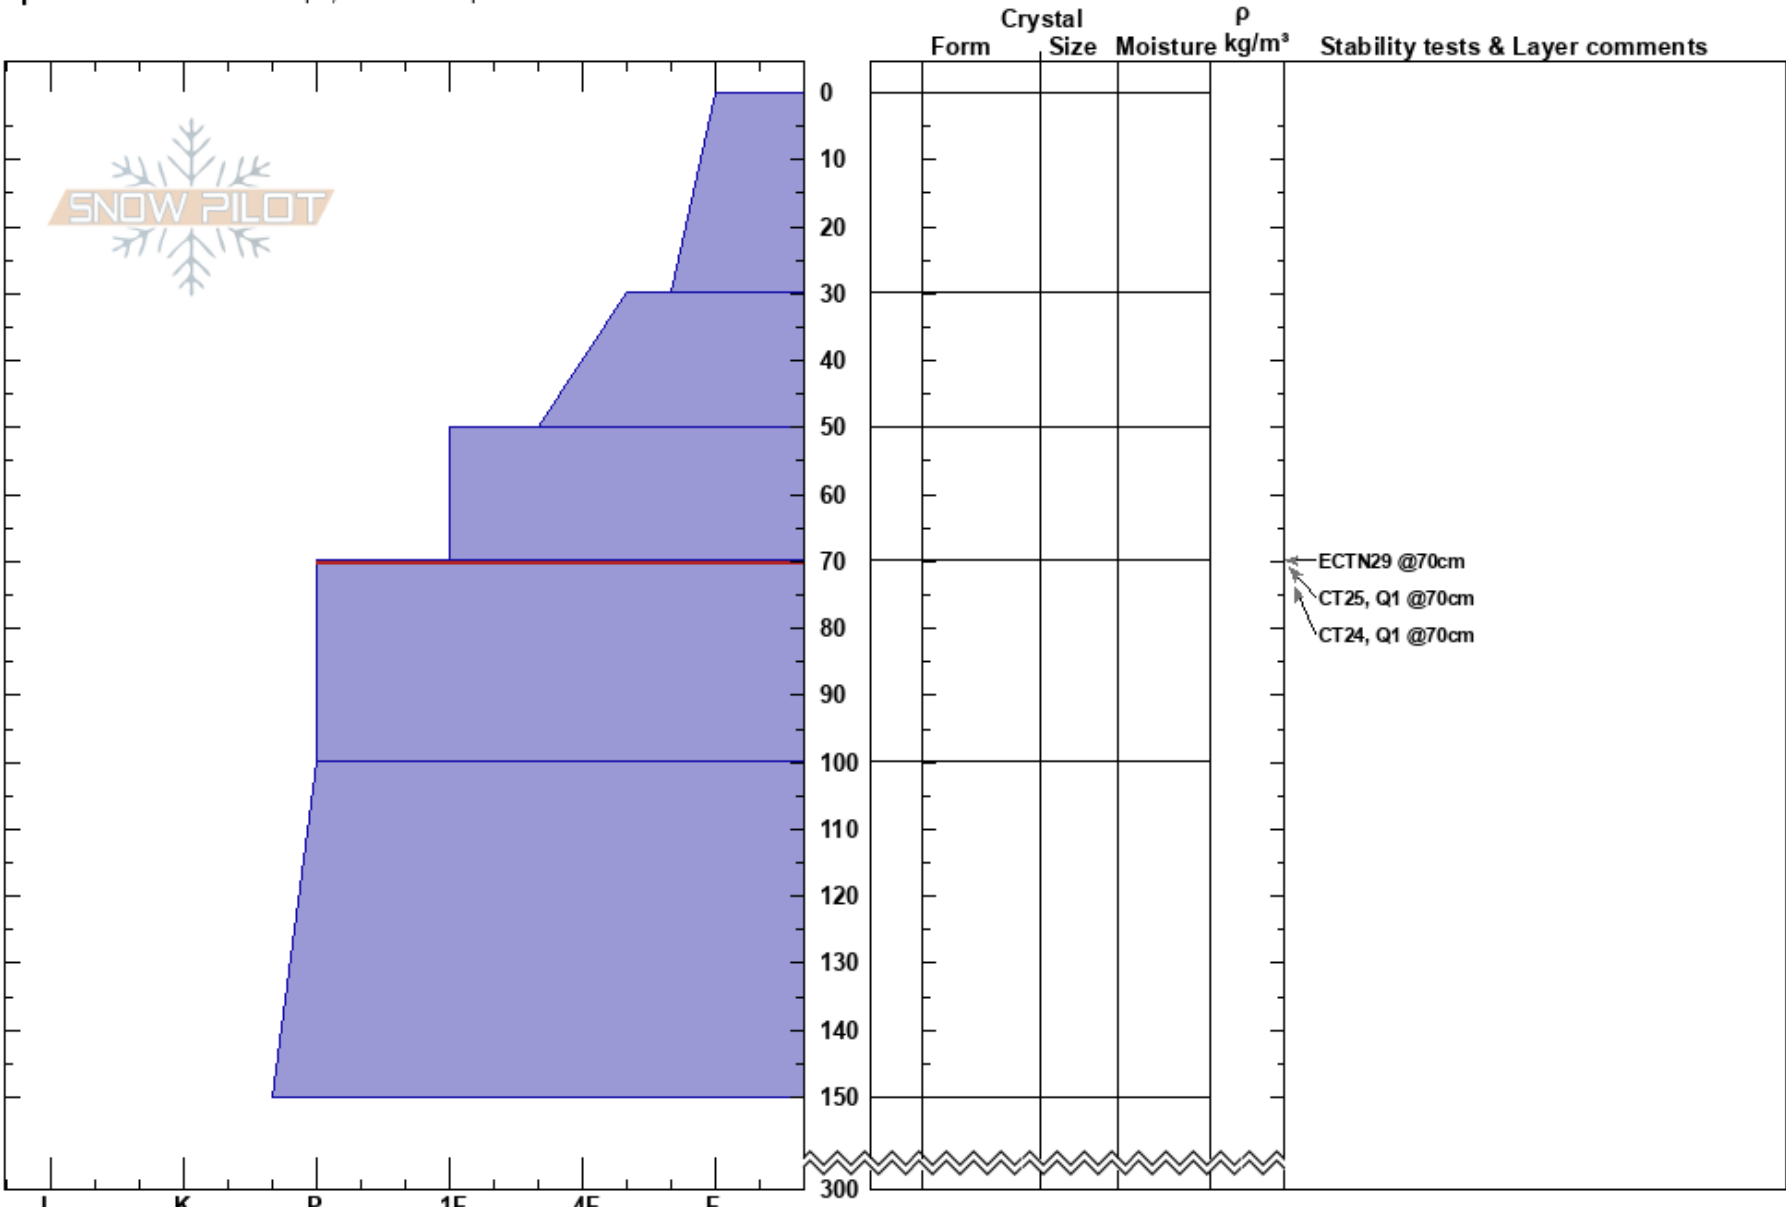

Wiegeles Top Rt.
 Chugach Range
 AK
 Elevation: 5140 ft
 Aspect: W
 Specifics: Ski tracks on slope; We skied slope

Stan Prichard
 02/26/2023 - 1:53am
 Co-ord: 60.96112N, -145.96921W
 Slope Angle: 37°
 Wind Loading:

Stability: Good HS:300
 Air Temperature: 7°F PF: 40 70-100cm: Problematic layer
 Sky Cover: CLR PS: 20
 Precipitation: NO
 Wind: NE Moderate

Notes: blowing snow