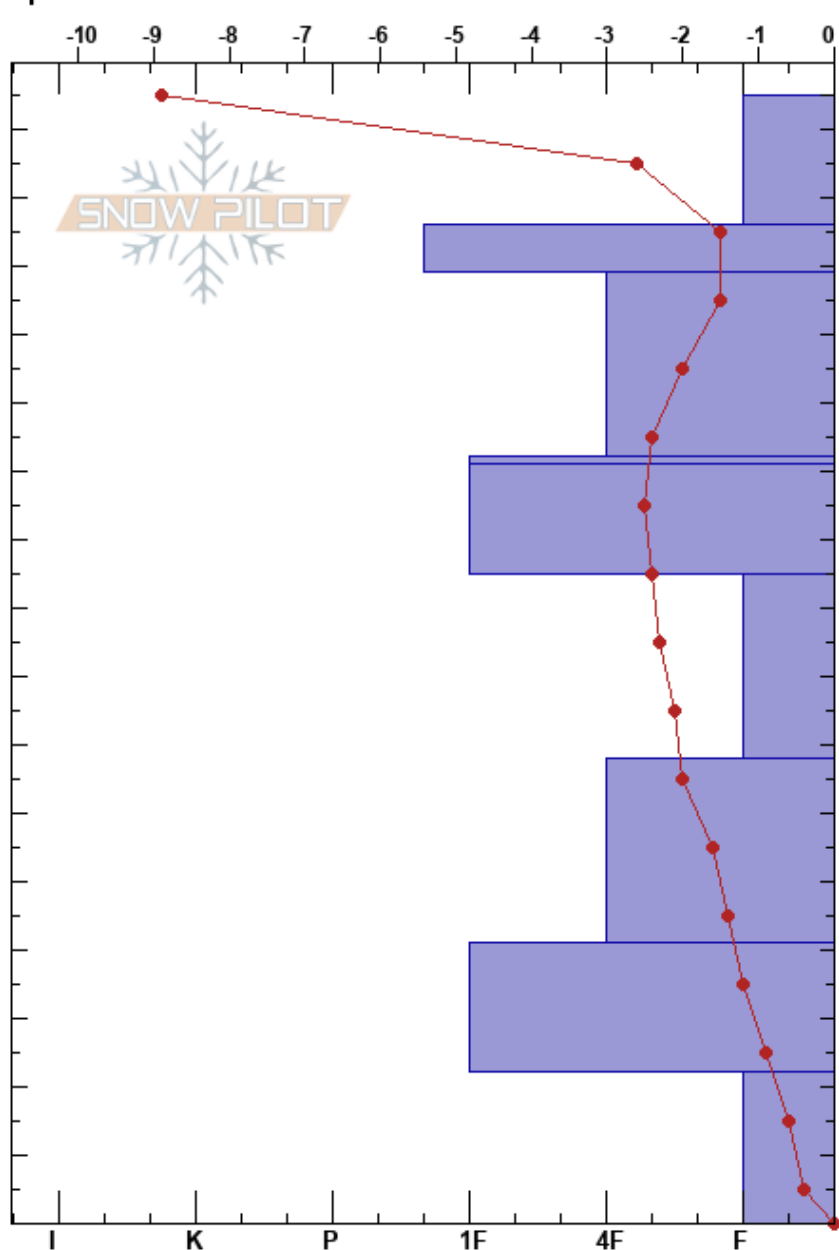

KP48
 Crested Butte
 CO
 Elevation: 2857 m
 Aspect: S
 Specifics:

Daniel Hogan
 03/16/2023 - 8:12am
 Co-ord: 38.94156N, -106.97282W
 Slope Angle: 3°
 Wind Loading:

Stability:
 Air Temperature: -6°C
 Sky Cover: SCT
 Precipitation: NO
 Wind: N Moderate

HS: 165 Layer Notes:

Form	Crystal Size	Moisture	ρ kg/m ³	Stability tests & Layer comments
			91	
* (/)	0.3-1		152	
⊙ ⊙	0.3-2		248	
/ (●)	0.3-1		198	
			283	
⊙ ⊙			333	
⊖	0.1-0.3		323	
			290	
⊖ (⊖)	0.3-1.5		315	
			340	
⊖ (⊖)	0.3-1.5		321	
			352	
⊖ (⊖)	1-2		373	
			421	
^ (^)	2-4		390	
			392	

Notes: Surface temperature @ 0816:
 IR: -8.9C
 Thermometer: -6.6C
 Dirt in the last density measurement.