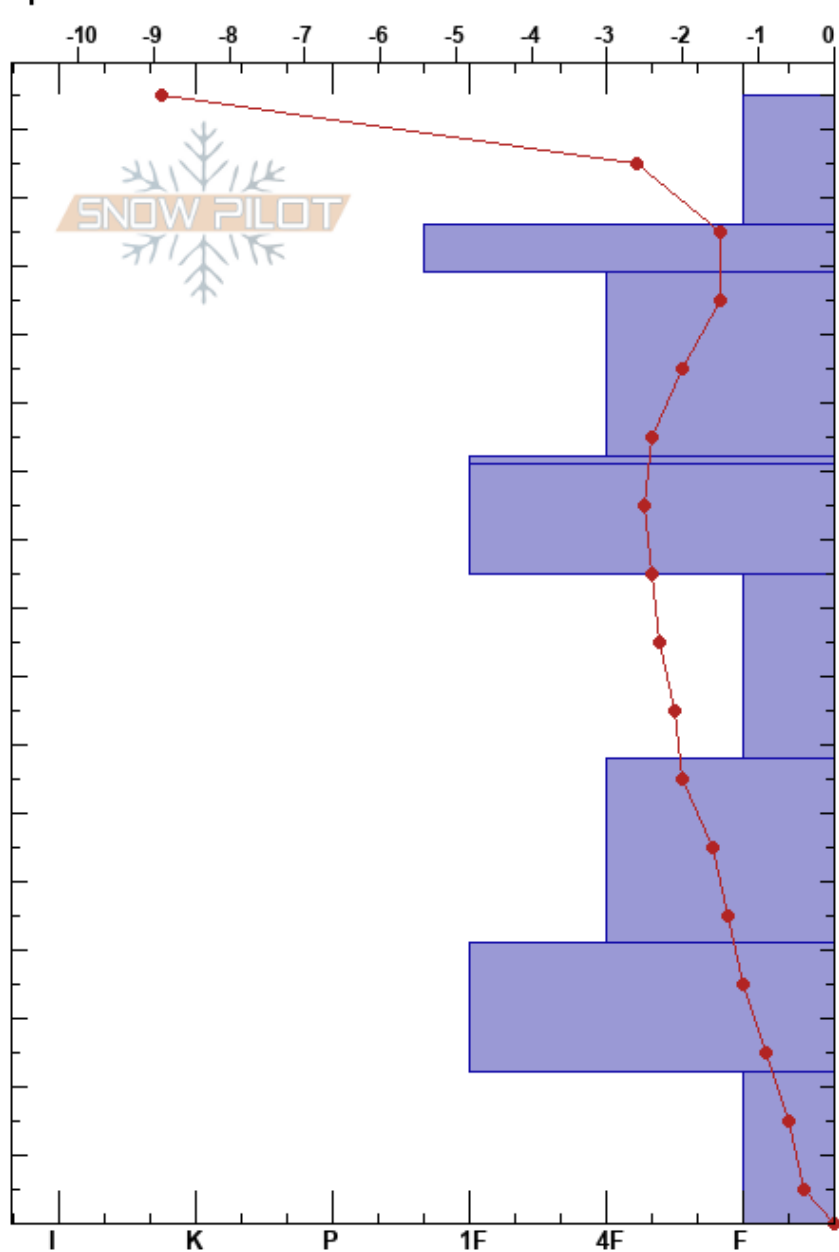

KP48
 Crested Butte
 CO
 Elevation: 2857 m
 Aspect: S
 Specifics:

Daniel Hogan
 03/16/2023 - 8:12am
 Co-ord: 38.94156N, -106.97282W
 Slope Angle: 3°
 Wind Loading:

Stability:
 Air Temperature: -6°C
 Sky Cover: SCT
 Precipitation: NO
 Wind: N Moderate

HS: 165 Layer Notes:

Form	Crystal Size	Moisture	ρ kg/m ³	Stability tests & Layer comments
			91	
* (/)	0.3-1		152	
⊙ ⊙	0.3-2		248	
/ (●)	0.3-1		198	
			283	
⊙ ⊙			333	
⊖	0.1-0.3		323	
			290	
⊖ (⊖)	0.3-1.5		315	
			340	
⊖ (⊖)	0.3-1.5		321	
			352	
⊖ (⊖)	1-2		373	
			421	
^ (^)	2-4		390	
			392	

Notes: Surface temperature @ 0816:
 IR: -8.9C
 Thermometer: -6.6C
 Dirt in the last density measurement.