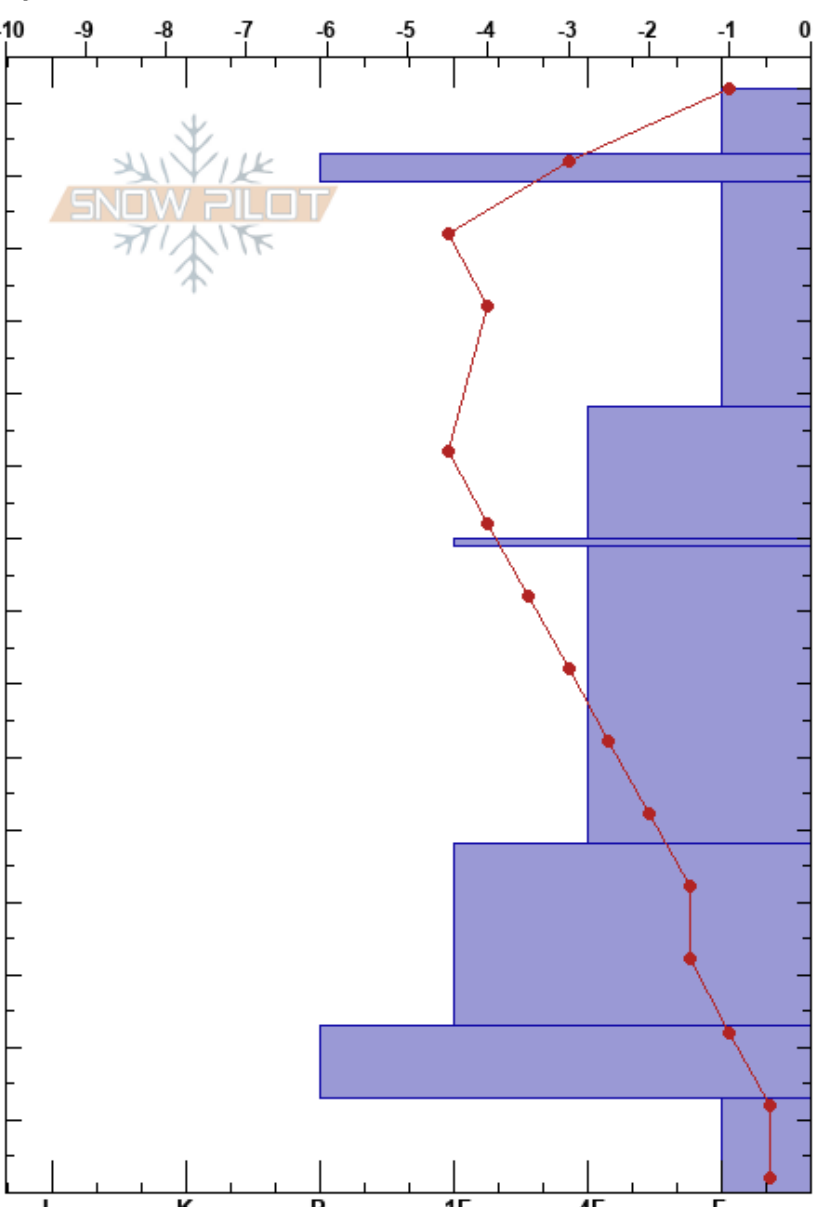

KP47
 Crested Butte
 CO
 Elevation: 2857 m
 Aspect: S
 Specifics:

Daniel Hogan
 03/15/2023 - 2:00pm
 Co-ord: 38.94156N, -106.97282W
 Slope Angle: 3°
 Wind Loading:

Stability:
 Air Temperature: -1°C
 Sky Cover: OVC
 Precipitation: S1
 Wind: Calm

HS: 152
 Layer Notes:
 143-139cm: melt freeze crust
 90-89cm: melt freeze crust

Form	Crystal Size	Moisture	ρ kg/m³	Stability tests & Layer comments
* r	2			
* r	1-3		119	
			188	143-139cm: melt freeze crust
/	0.5-1		188	
			185	
/	0.1-0.5		331	
			343	90-89cm: melt freeze crust
⊖ (⊖)	0.5-1.5		288	
			303	
			338	
			366	
⊖ (⊖)	0.5-1.5		386	
			418	
			328	
⊖ (⊖)	0.5-2		365	
^ (^)	0.5-3			

Notes: Surface temperatures:
 Infrared thermometer: +0.2°C @ 1:56pm
 Electric thermometer: +1.4°C @ 1:58pm

Used manual thermometer for temperature profile