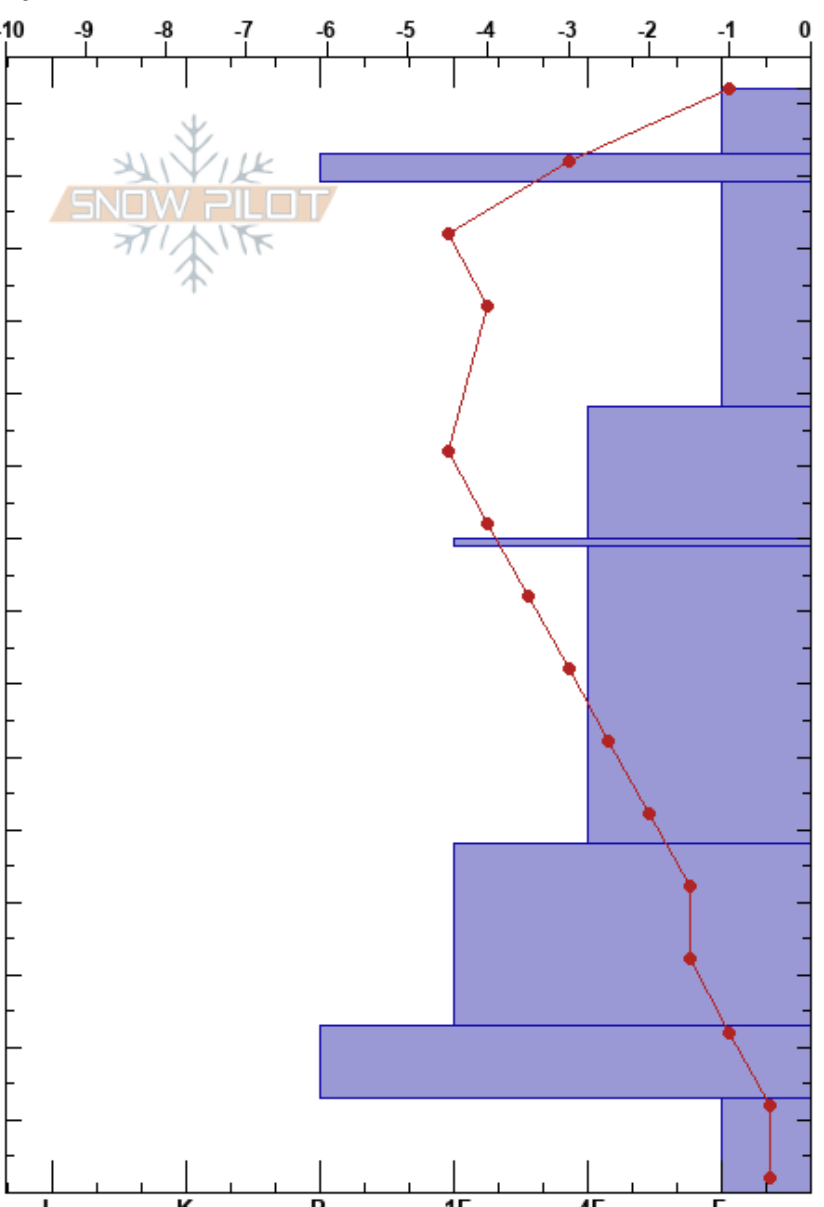

KP47
 Crested Butte
 CO
 Elevation: 2857 m
 Aspect: S
 Specifics:

Daniel Hogan
 03/15/2023 - 2:00pm
 Co-ord: 38.94156N, -106.97282W
 Slope Angle: 3°
 Wind Loading:

Stability:
 Air Temperature: -1°C
 Sky Cover: OVC
 Precipitation: S1
 Wind: Calm

HS: 152
 Layer Notes:
 143-139cm: melt freeze crust
 90-89cm: melt freeze crust

Form	Crystal Size	Moisture	ρ kg/m³	Stability tests & Layer comments
* r	2			
* r	1-3		119	
			188	143-139cm: melt freeze crust
/	0.5-1		188	
			185	
/	0.1-0.5		331	
			343	90-89cm: melt freeze crust
			288	
			303	
⊖ (⊖)	0.5-1.5		338	
			366	
			386	
⊖ (⊖)	0.5-1.5		418	
			328	
⊖ (⊖)	0.5-2		365	
^ (^)	0.5-3			

Notes: Surface temperatures:
 Infrared thermometer: +0.2°C @ 1:56pm
 Electric thermometer: +1.4°C @ 1:58pm

Used manual thermometer for temperature profile