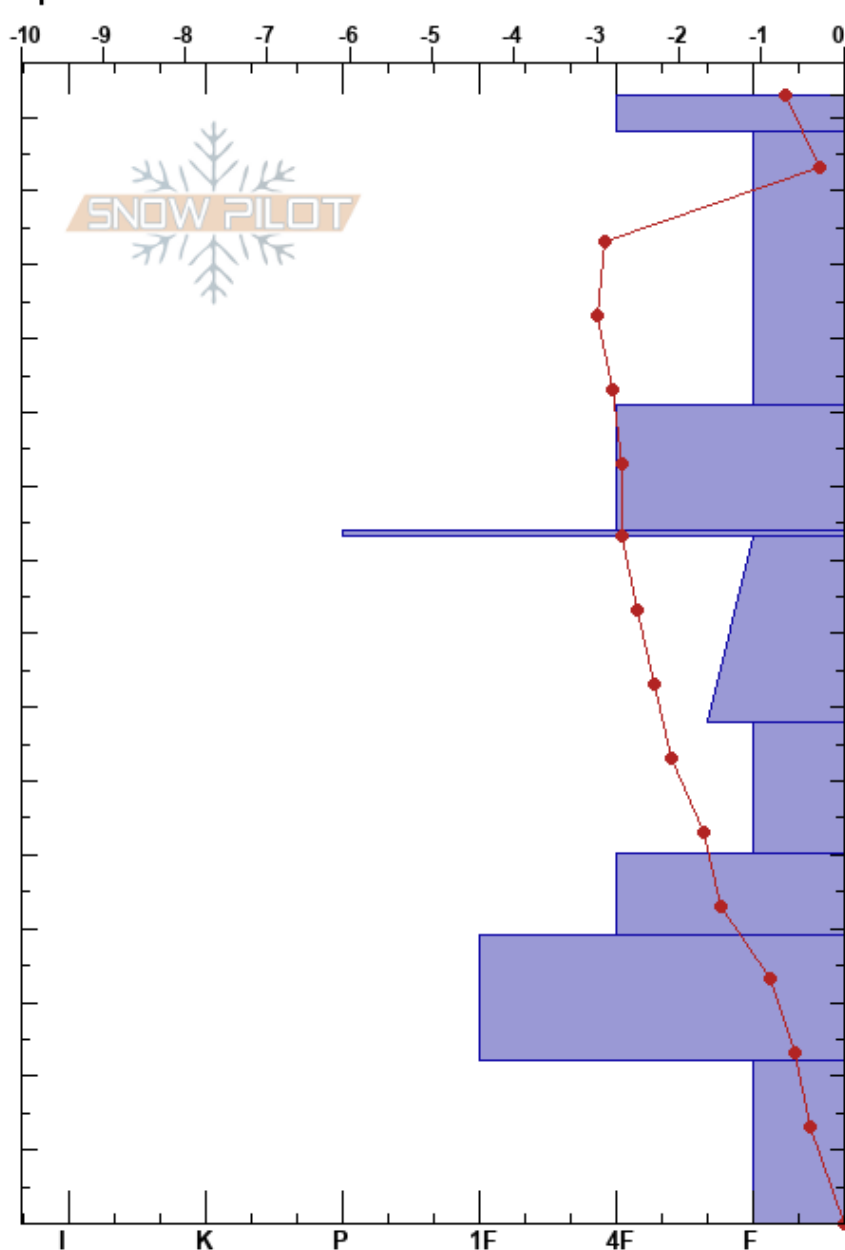

KP46
 Crested Butte
 CO
 Elevation: 2857 m
 Aspect: S
 Specifics:

Daniel Hogan
 03/14/2023 - 1:52pm
 Co-ord: 38.94156N, -106.97282W
 Slope Angle: 3°
 Wind Loading:

Stability:
 Air Temperature: -2°C
 Sky Cover: BKN
 Precipitation: NO
 Wind: Calm

HS: 153 Layer Notes:

Form	Crystal Size	Moisture	ρ kg/m ³	Stability tests & Layer comments
⊙			227	
			158	
/ (•)	0.3-1		199	
			193	
/ (•)	0.3-1		343	
⊙			347	
⊖ (■)	0.5-1.5		322	
			320	
⊖ (■)	0.3-1		345	
			371	
⊖ (■)	0.3-1		387	
			382	
⊖	0.3-1.5		451	
			374	
^	1-4			

Notes: Surface temperature @ 1352:
 IR: -0.7 C
 Thermometer: +0.8C