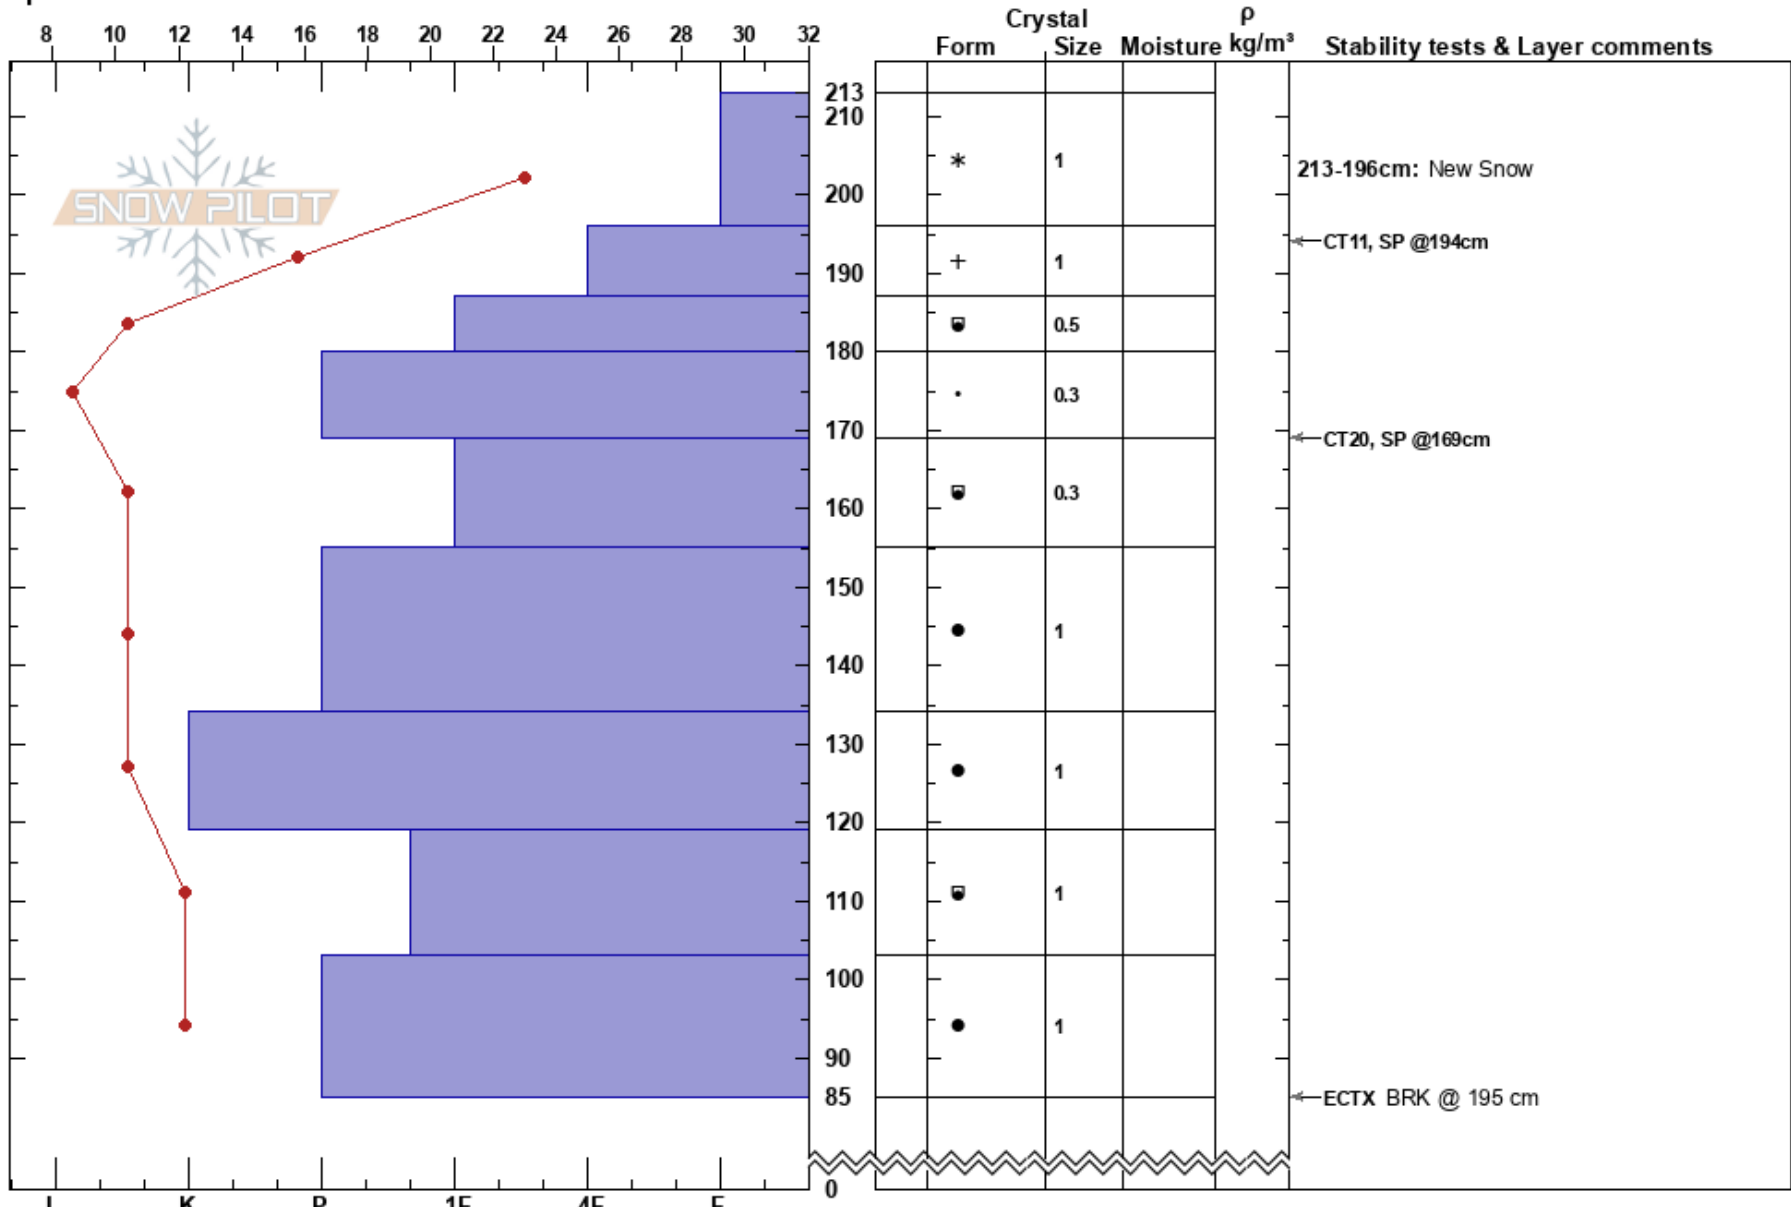

Promised Land
 Wasatch Range
 UT
 Elevation: 9440 ft
 Aspect: N
 Specifics:

Alexander Keimel
 03/02/2023 - 12:11am
 Co-ord: 40.60610N, -111.57410W
 Slope Angle: 19°
 Wind Loading: no

Stability:
 Air Temperature:
 Sky Cover: FEW
 Precipitation: NO
 Wind: Calm

HS:213
 Layer Notes:
 213-196cm: New Snow

Notes: New snow bonding well with old. Trending towards stability until next storm.