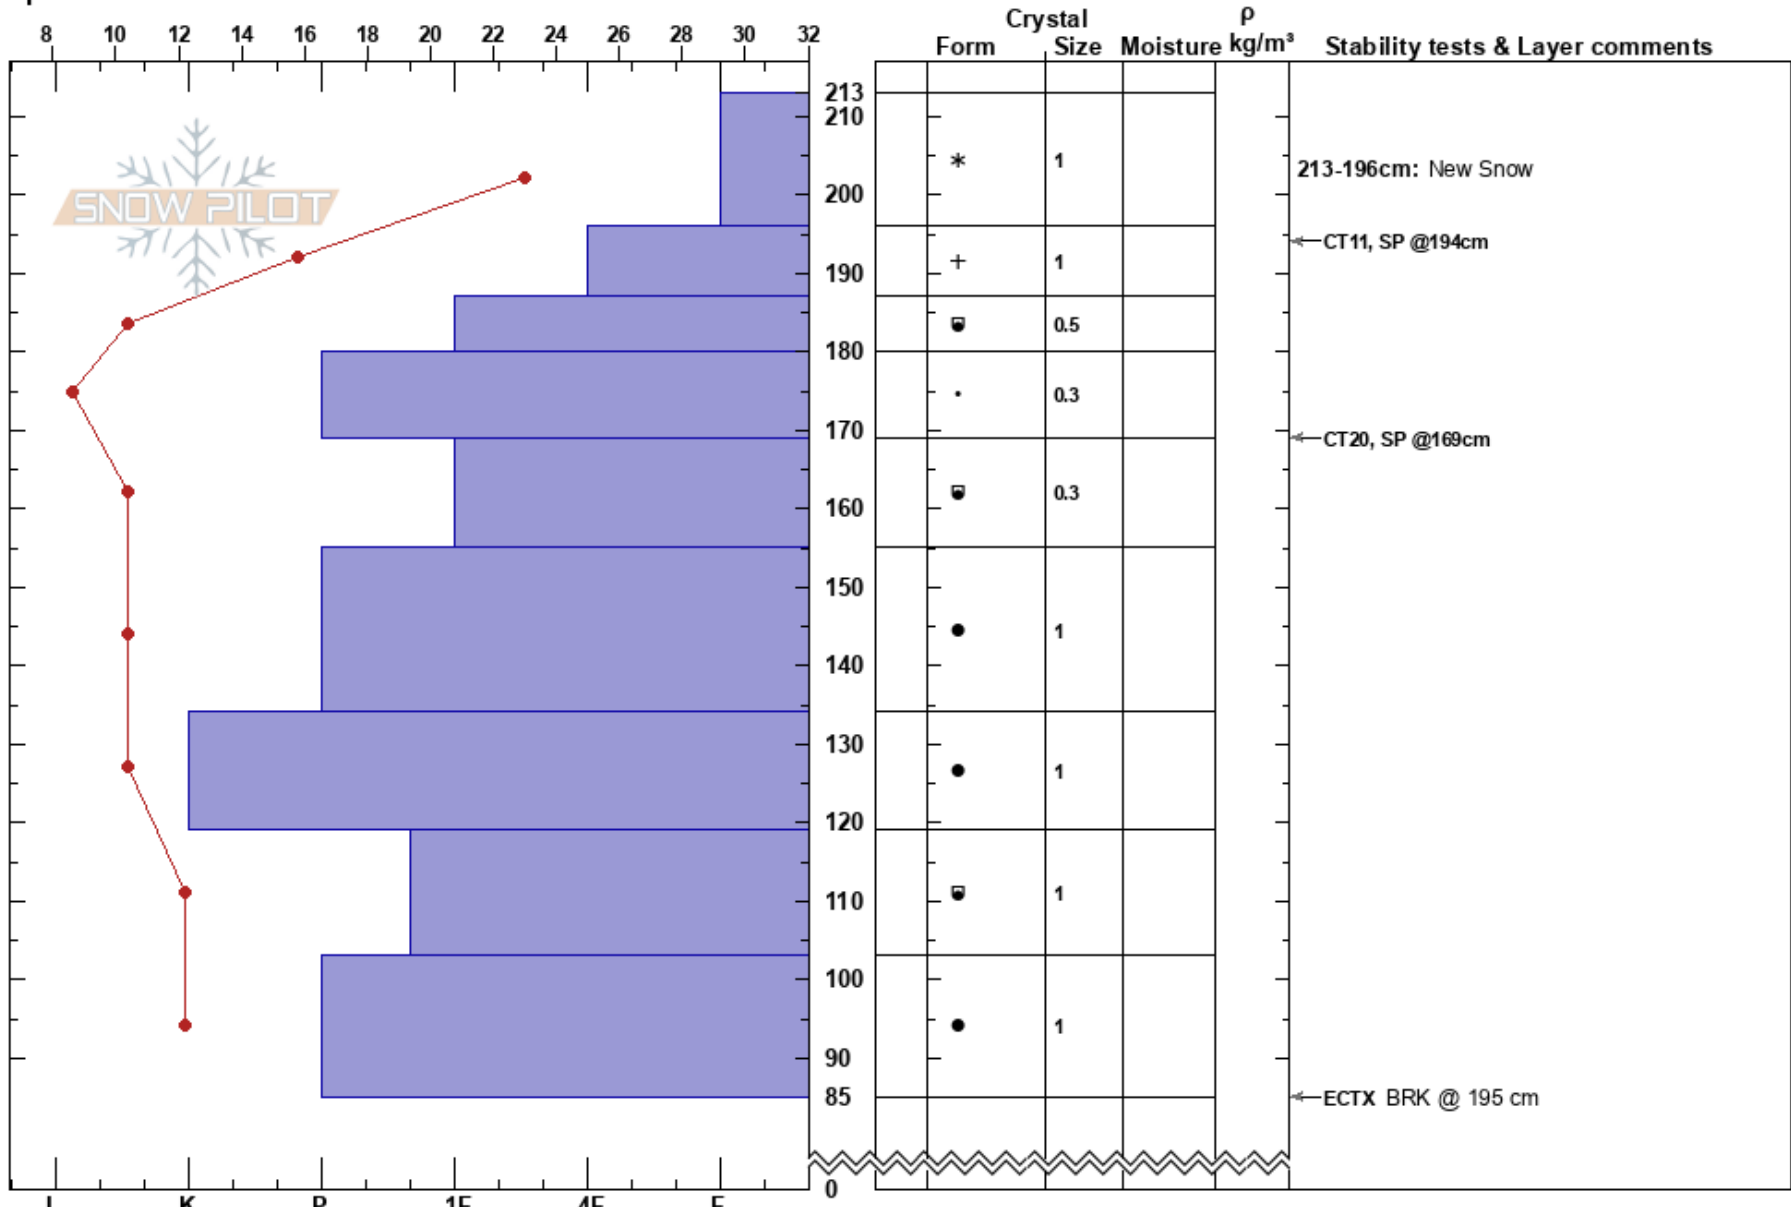

Promised Land  
 Wasatch Range  
 UT  
 Elevation: 9440 ft  
 Aspect: N  
 Specifics:

Alexander Keimel  
 03/02/2023 - 12:11am  
 Co-ord: 40.60610N, -111.57410W  
 Slope Angle: 19°  
 Wind Loading: no

Stability:  
 Air Temperature:  
 Sky Cover: FEW  
 Precipitation: NO  
 Wind: Calm

HS:213  
 Layer Notes:  
 213-196cm: New Snow

Notes: New snow bonding well with old. Trending towards stability until next storm.