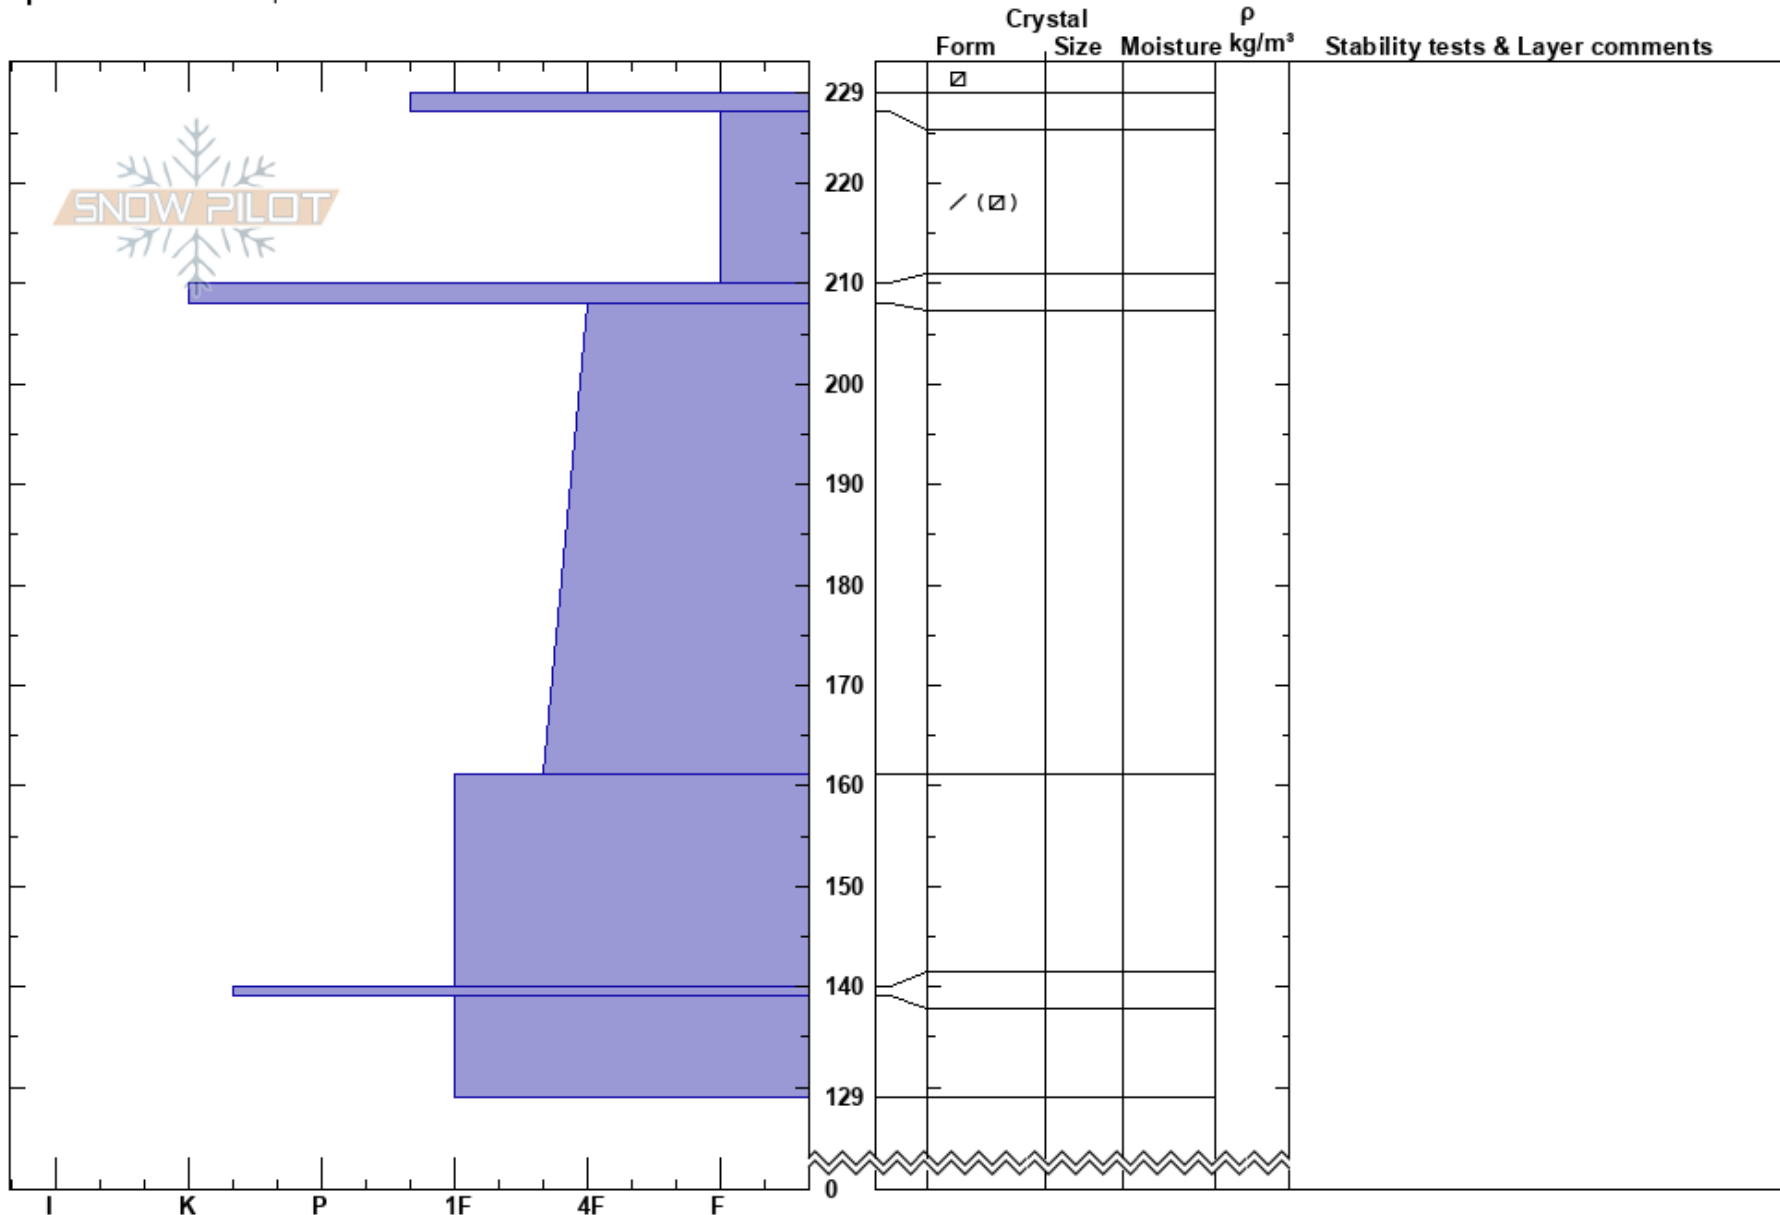

Garden City Bowls  
 Logan UT  
 UT  
**Elevation:** 8700 ft  
**Aspect:** E  
**Specifics:** We skied slope

Richard Schumacher  
 03/16/2023 - 10:30am  
**Co-ord:**  
**Slope Angle:** 25°  
**Wind Loading:** previous

**Stability:**  
**Air Temperature:**  
**Sky Cover:** CLR  
**Precipitation:** NO  
**Wind:** NE Light Breeze

**HS:** 229  
**PF:** 50  
**PS:** 10  
 227-210cm: Problematic layer

**Notes:** Dug in open area just below ridge