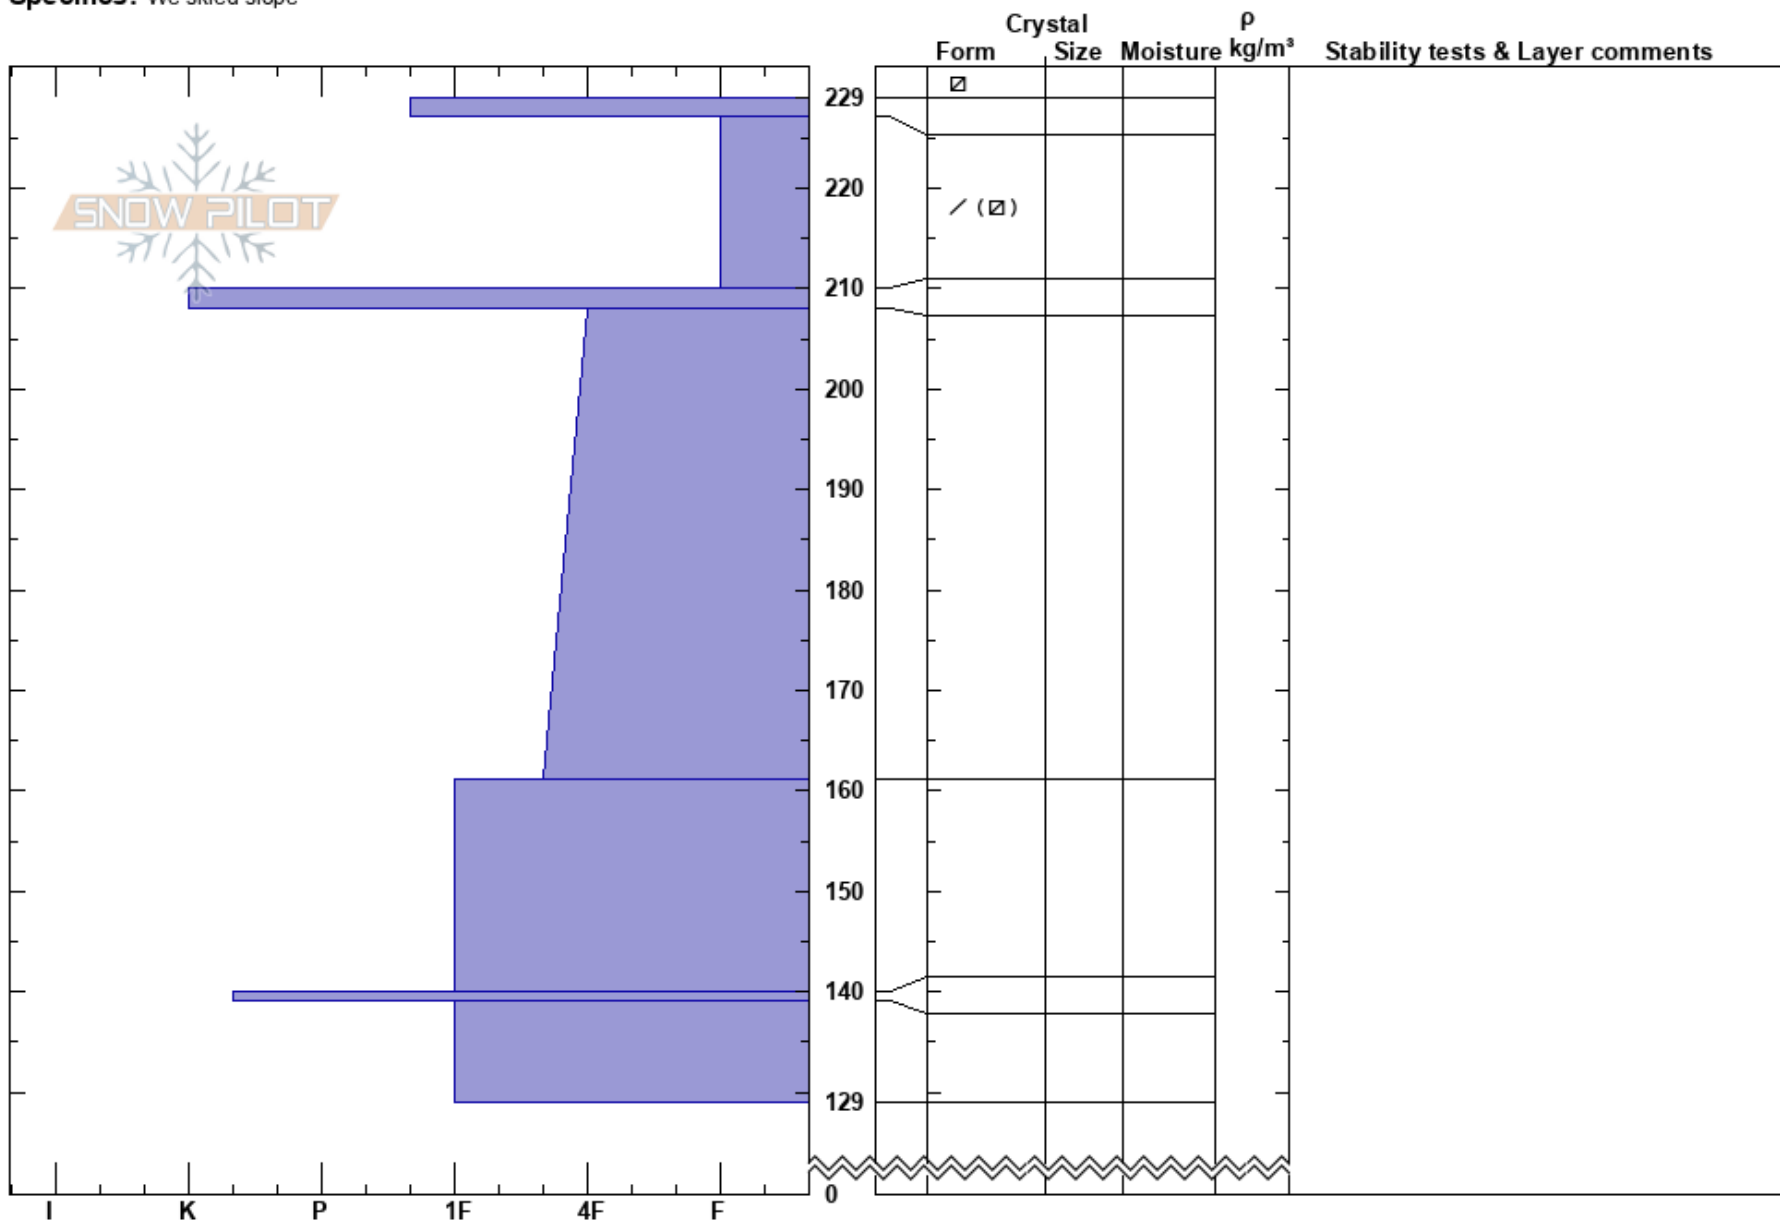

Garden City Bowls
 Logan UT
 UT
Elevation: 8700 ft
Aspect: E
Specifics: We skied slope

Richard Schumacher
 03/16/2023 - 10:30am
Co-ord:
Slope Angle: 25°
Wind Loading: previous

Stability:
Air Temperature:
Sky Cover: CLR
Precipitation: NO
Wind: NE Light Breeze

HS: 229
PF: 50 227-210cm: Problematic layer
PS: 10

Notes: Dug in open area just below ridge