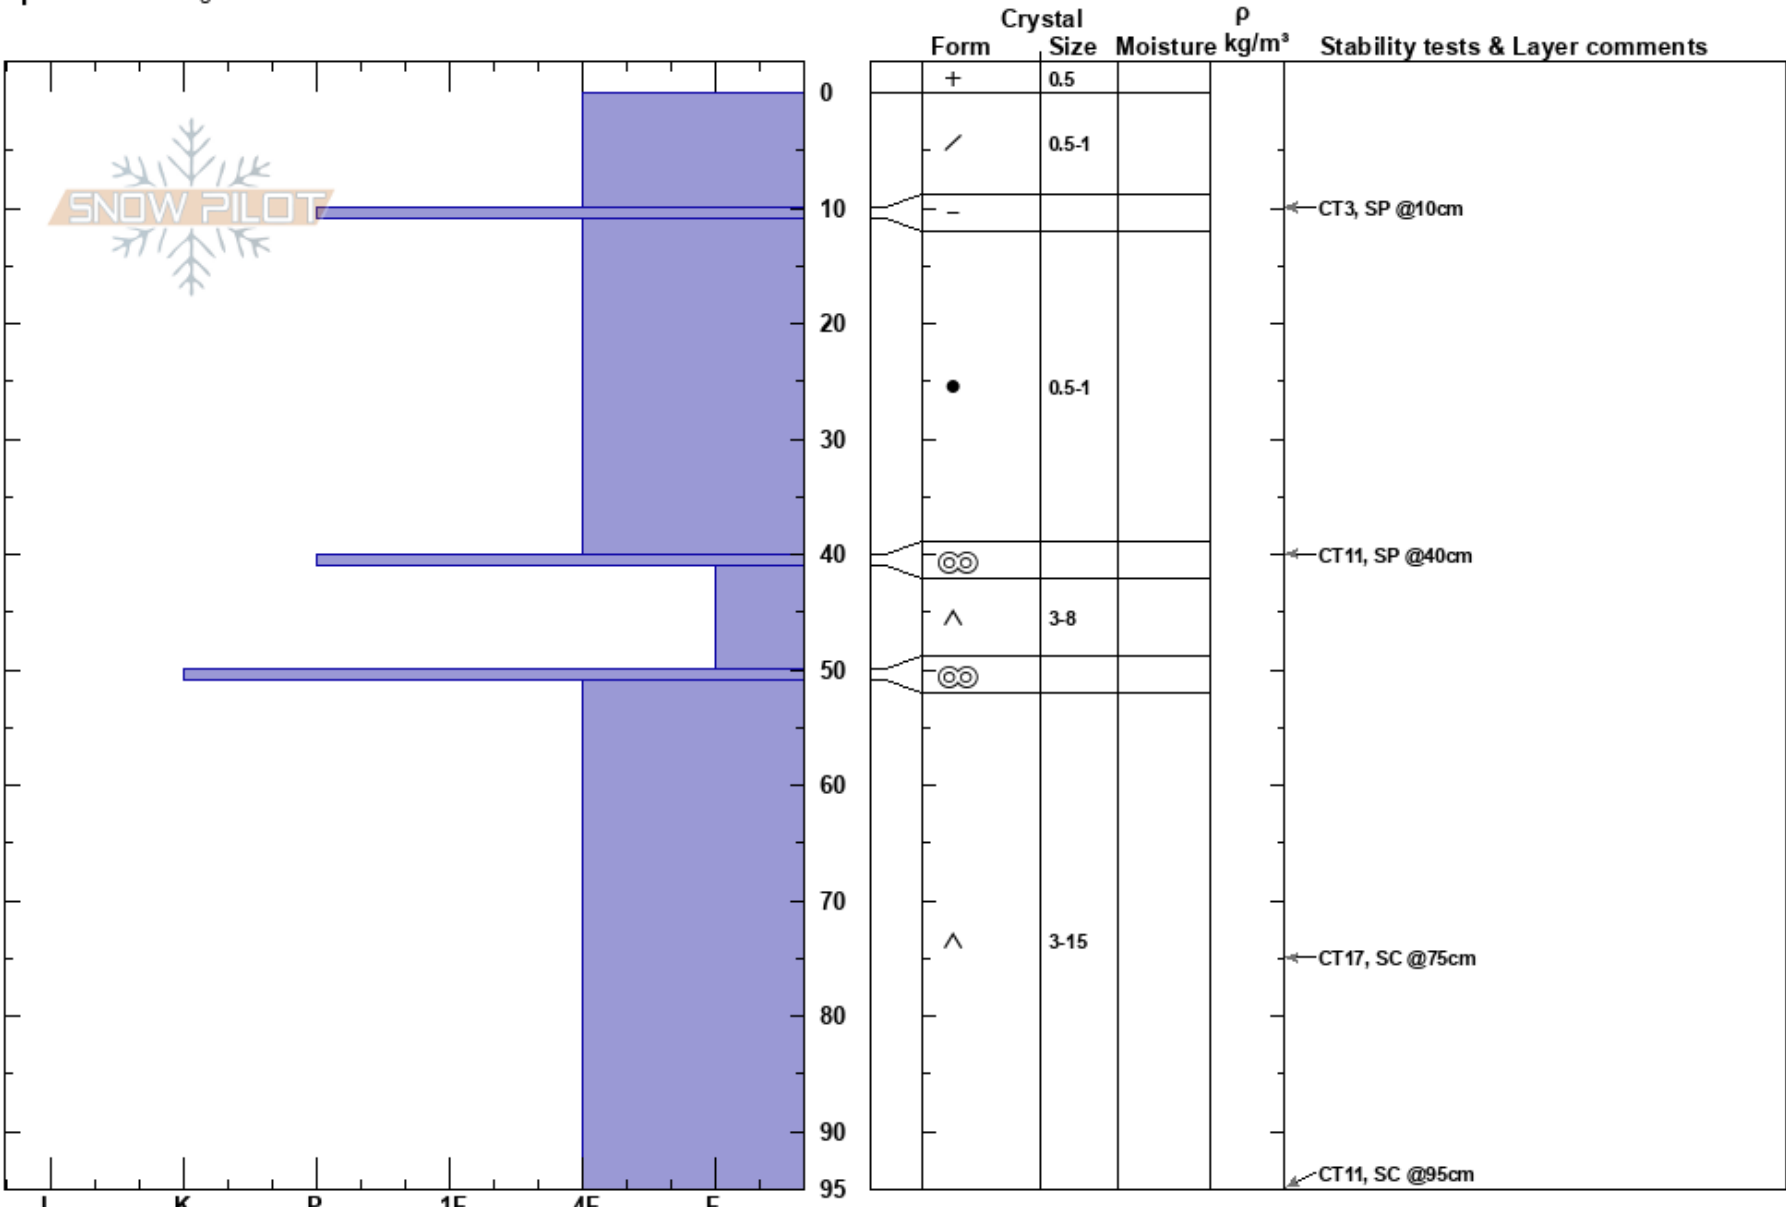

Upper Full House
 South Rockies
 AB
 Elevation: 2090 m
 Aspect: S
 Specifics: Pit dug in a Ski Area

Ian MacPherson
 16/03/2023 - 10:15
 Co-ord: 49.30859N, -114.43525E
 Slope Angle:
 Wind Loading:

Stability:
 Air Temperature:
 Sky Cover: FEW
 Precipitation: NO
 Wind: Calm

HS:95
 Layer Notes:
 51-95cm: Problematic layer

Notes: