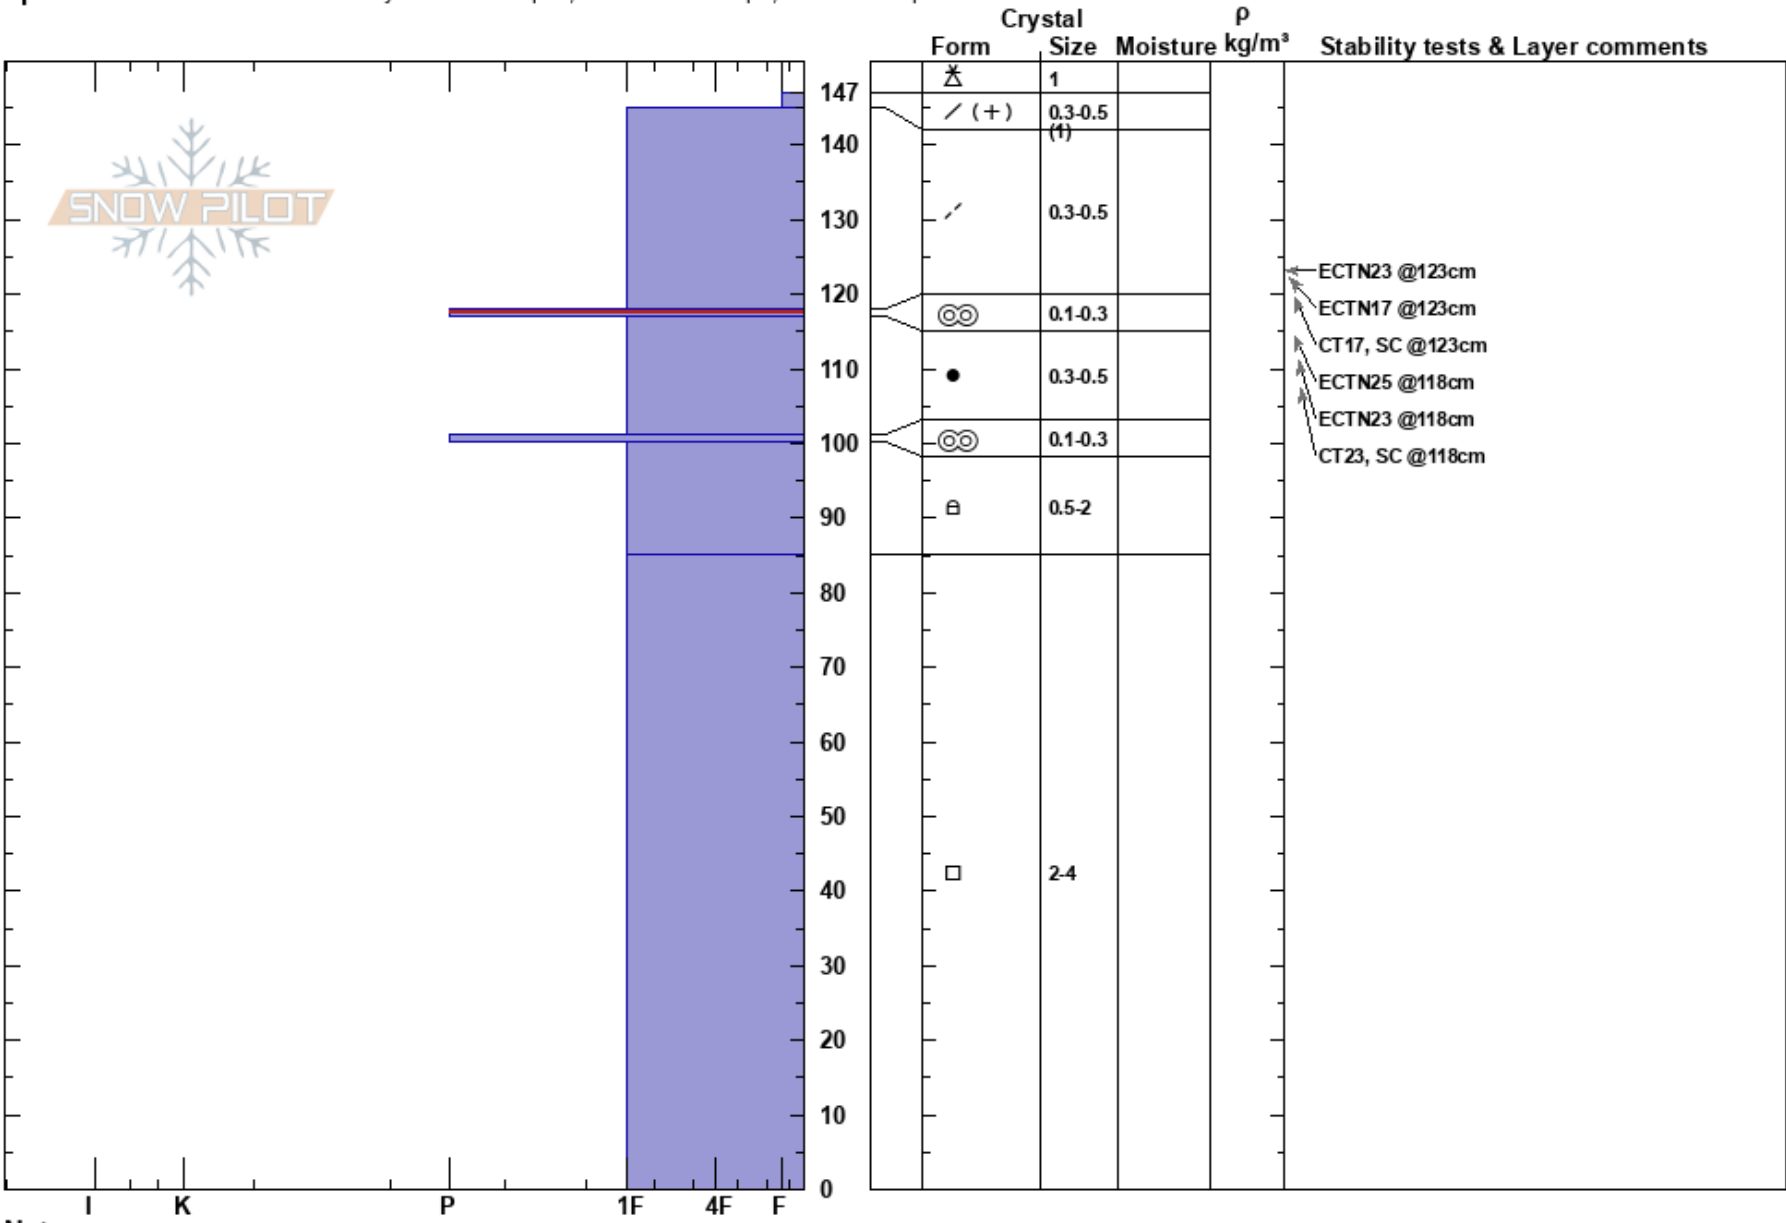

Peak 5
 Tenmile Range
 CO
 Elevation: 12000 ft
 Aspect: E
 Specifics: Recent avalanche activity on similar slopes; Ski tracks on slope; We skied slope

Andrew McWilliams
 03/15/2023 - 3:00pm
 Co-ord: 39.51056N, -106.11021W
 Slope Angle: 28°
 Wind Loading: previous

Stability:
 Air Temperature: 25°F
 Sky Cover: BKN
 Precipitation: S-1
 Wind: W Moderate

HS: 147
 PF: 15 118-117cm: Problematic layer
 PS: 5

Notes: