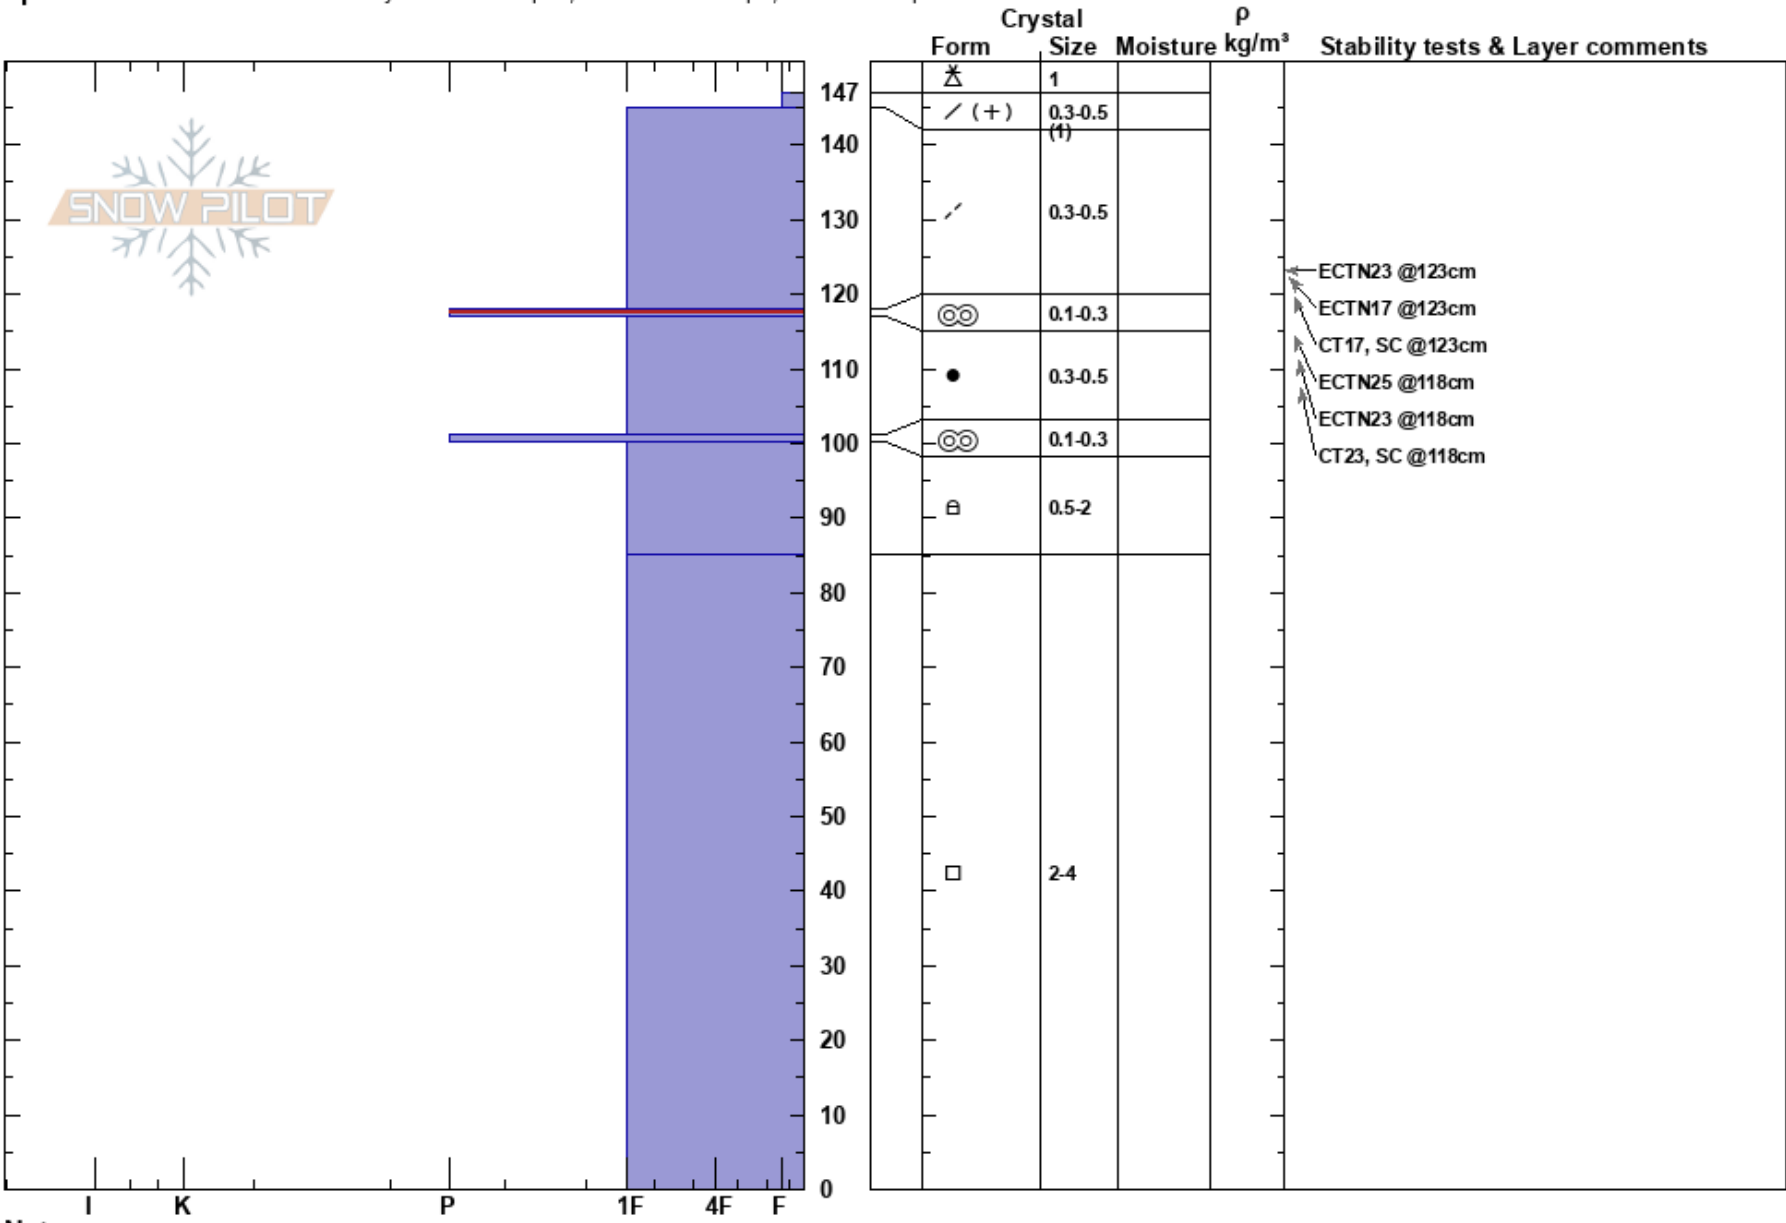

Peak 5  
 Tenmile Range  
 CO  
 Elevation: 12000 ft  
 Aspect: E  
 Specifics: Recent avalanche activity on similar slopes; Ski tracks on slope; We skied slope

Andrew McWilliams  
 03/15/2023 - 3:00pm  
 Co-ord: 39.51056N, -106.11021W  
 Slope Angle: 28°  
 Wind Loading: previous

Stability:  
 Air Temperature: 25°F  
 Sky Cover: BKN  
 Precipitation: S-1  
 Wind: W Moderate

HS: 147  
 PF: 15 118-117cm: Problematic layer  
 PS: 5

Notes: