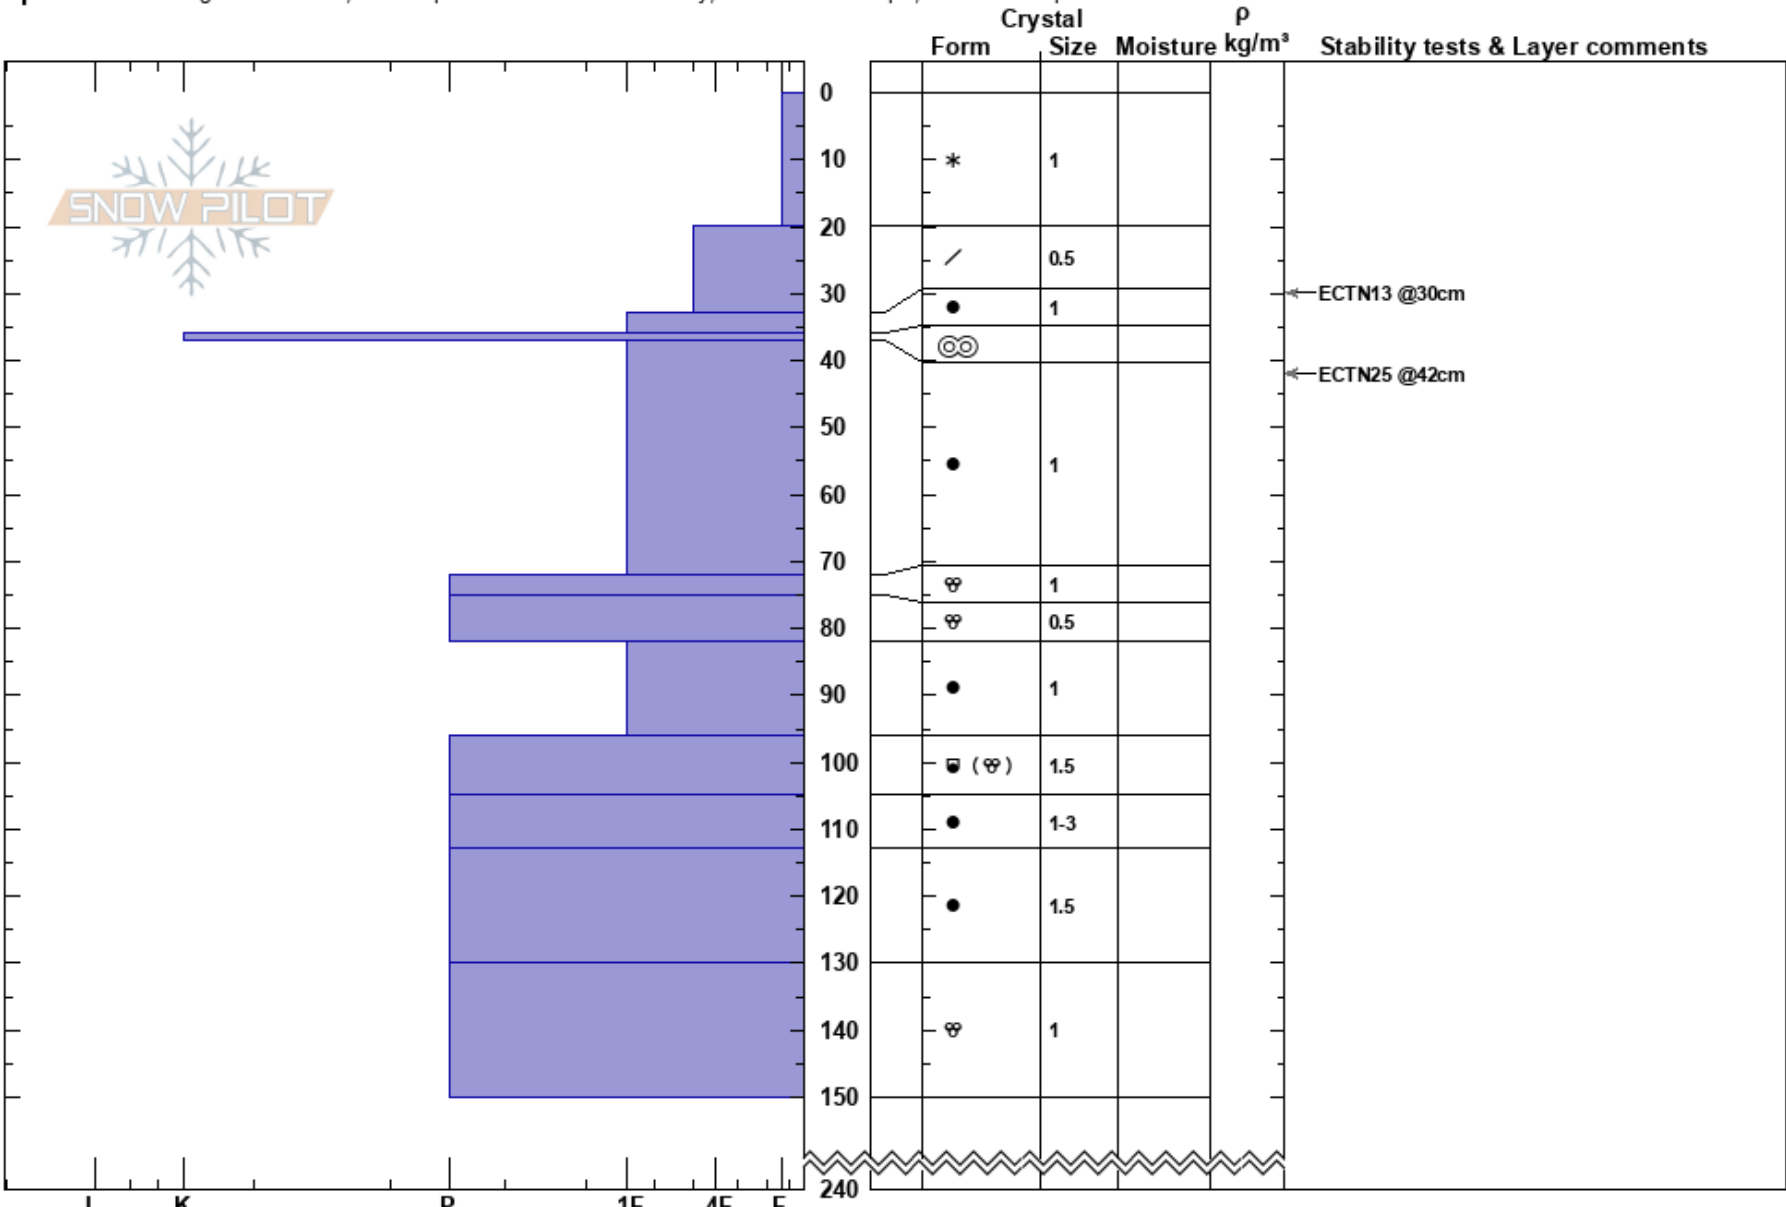

Training Grounds
 Silver Valley Area
 ID
 Elevation: 5956 ft
 Aspect: SW
 Specifics: Pit dug in a Ski Area; Pit is representative of backcountry; Ski tracks on slope; We skied slope

Emma Dundas
 03/01/2023 - 2:55pm
 Co-ord: 47.45184N, -115.67548W
 Slope Angle: 9°
 Wind Loading: no

Stability: Very Good
 Air Temperature:
 Sky Cover: BKN
 Precipitation: NO
 Wind: SW Light Breeze

HS:240
 PF: 30 36-37cm: Problematic layer
 PS: 15

Layer Notes:

Notes: