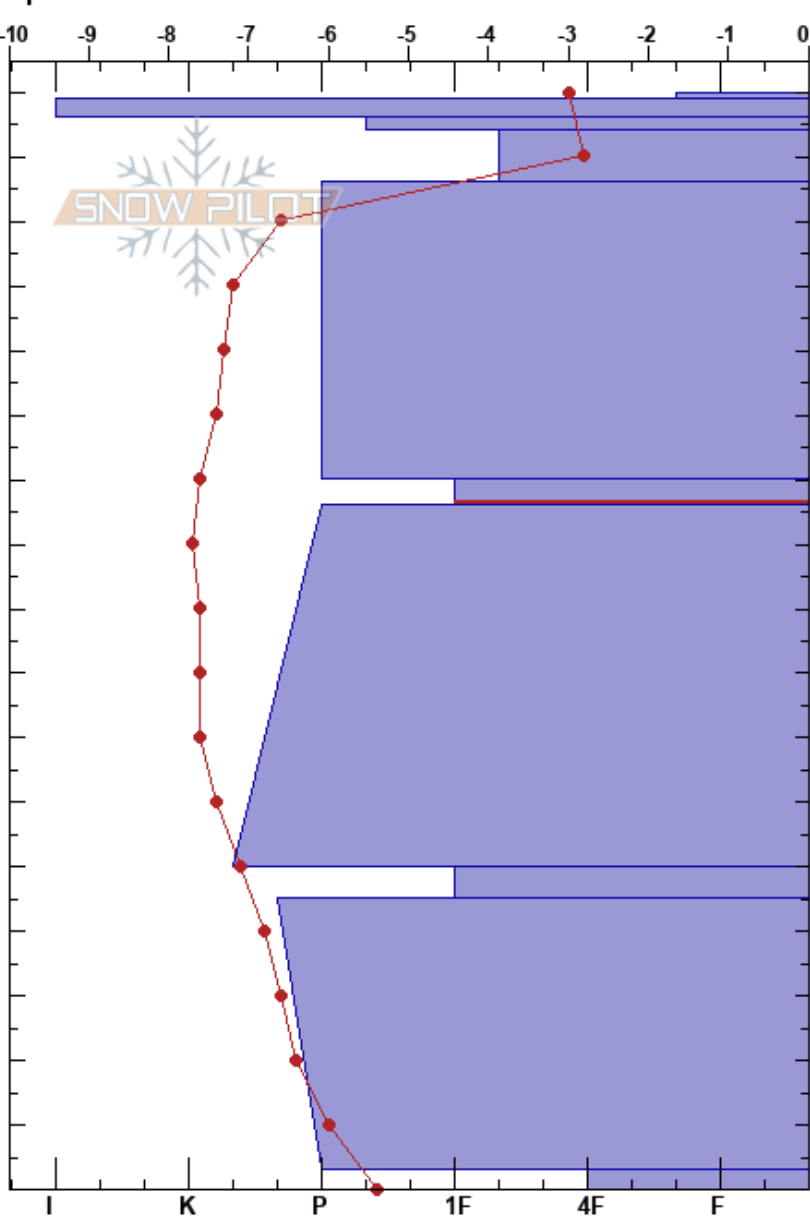

Kumroch AvPath25D
 Kamchatka
 Russia
 Elevation: 1140 m
 Aspect: SW
 Specifics:

Aleksey Kvasnikov
 16/03/2023 - 16:15
 Co-ord: 55.72915N, 161.30773E
 Slope Angle: 34°
 Wind Loading:

Stability: Good
 Air Temperature: -3.7°C
 Sky Cover: SCT
 Precipitation: NO
 Wind: W Light Breeze

HS:170
 PF: 5
 169-166cm: Few crusts
 110-106cm: Problematic layer

Height (cm)	Crystal		Moisture	ρ kg/m ³	Stability tests & Layer comments
	Form	Size			
170	∨	2-3	W		
169-166	■		D		169-166cm: Few crusts
166	●	0.5-1	D-M		CT16, PC @156cm
156	● (⊖)	0.5 (1)	D		ECTN21 @156cm
130-120	●	0.3-0.5	D		
110	⊖	0.5-1	D		CT27, SP @106cm
106					ECTP29 @106cm
106					PST63/90 (End) @106cm
80-50	●	0.3	D		
50	⊖	1-1.5	D		
20-0	⊖	0.5-1	D		
0	□	2-3			