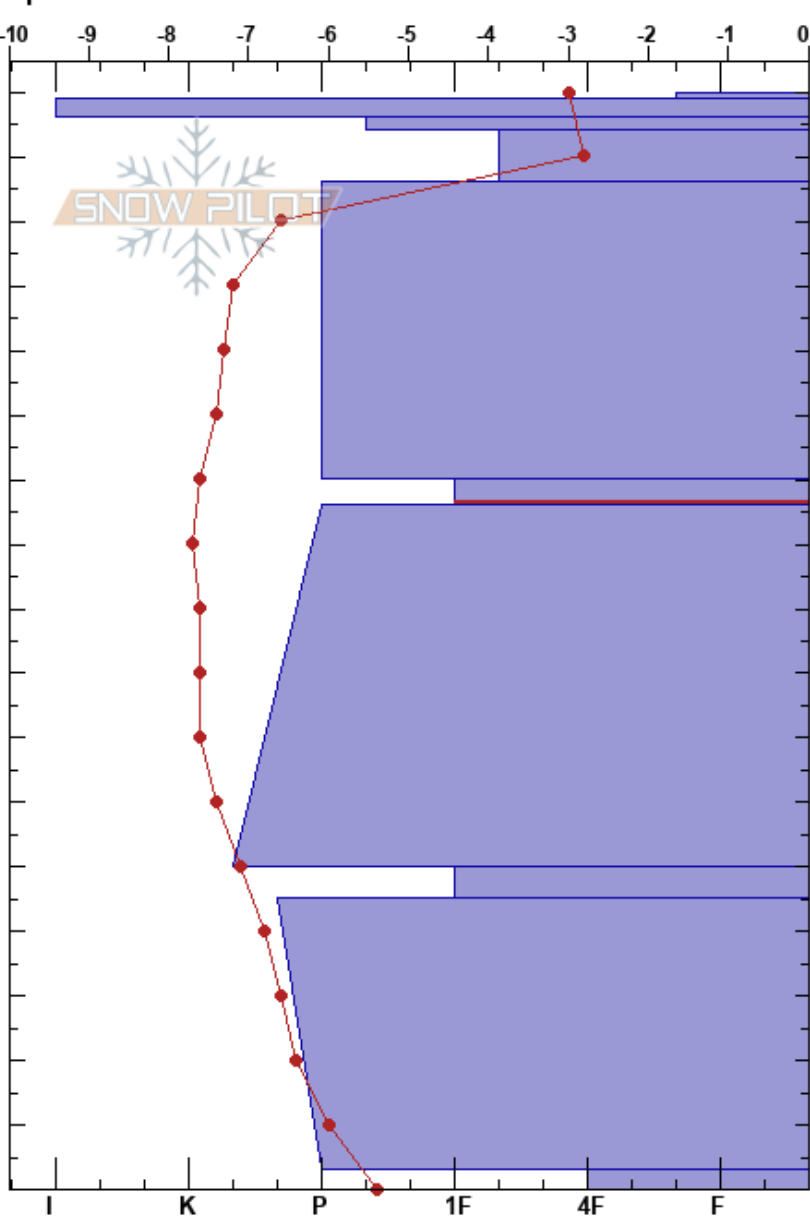

Kumroch AvPath25D
 Kamchatka
 Russia
 Elevation: 1140 m
 Aspect: SW
 Specifics:

Aleksey Kvasnikov
 16/03/2023 - 16:15
 Co-ord: 55.72915N, 161.30773E
 Slope Angle: 34°
 Wind Loading:

Stability: Good HS:170
 Air Temperature: -3.7°C PF: 5
 Sky Cover: SCT
 Precipitation: NO
 Wind: W Light Breeze
 Layer Notes:
 169-166cm: Few crusts
 110-106cm: Problematic layer

Height (cm)	Crystal		Moisture	ρ kg/m ³	Stability tests & Layer comments
	Form	Size			
170	∨	2-3	W		
169-166	■		D		Few crusts
160	●	0.5-1	D-M		CT16, PC @156cm
150	● (⊖)	0.5 (1)	D		ECTN21 @156cm
140					
130	●	0.3-0.5	D		
120					
110	⊖	0.5-1	D		CT27, SP @106cm
100					ECTP29 @106cm
90					PST63/90 (End) @106cm
80	●	0.3	D		
70					
60					
50	⊖	1-1.5	D		
40					
30	⊖	0.5-1	D		
20					
10					
0	□	2-3			