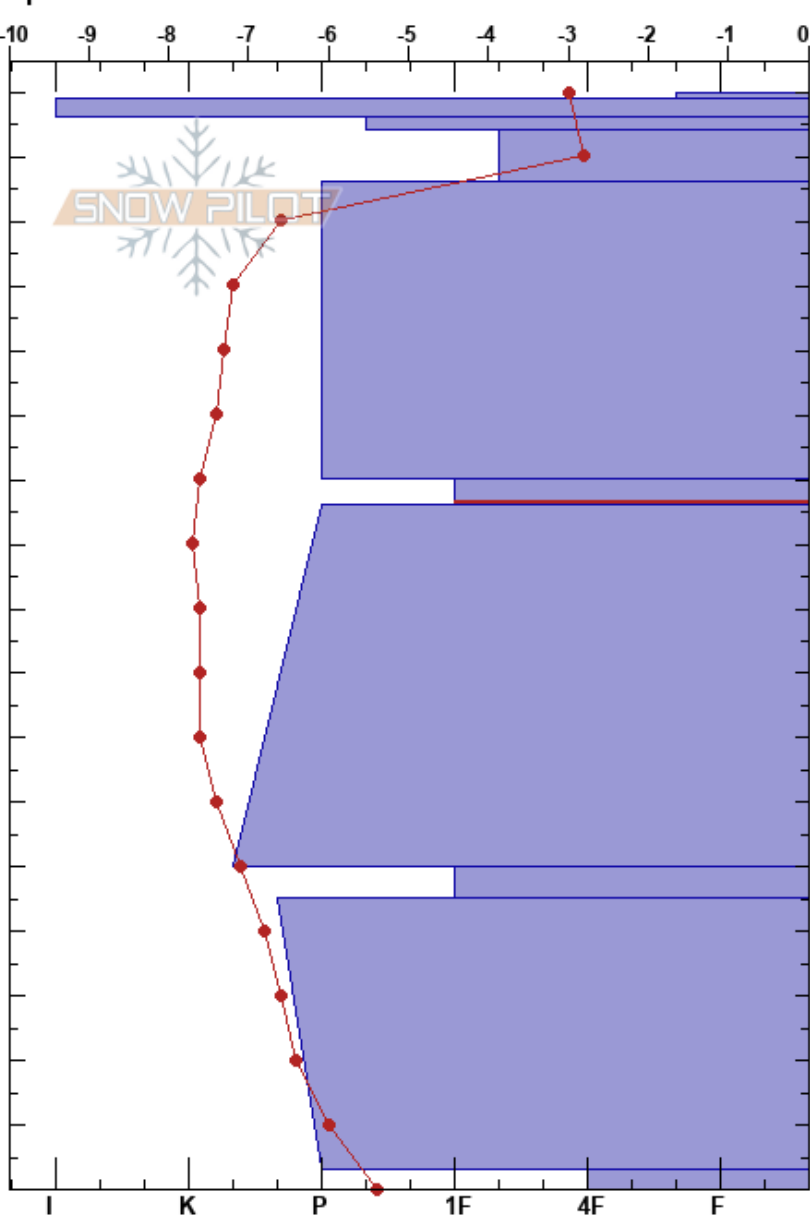

Kumroch AvPath25D  
 Kamchatka  
 Russia  
 Elevation: 1140 m  
 Aspect: SW  
 Specifics:

Aleksey Kvasnikov  
 16/03/2023 - 16:15  
 Co-ord: 55.72915N, 161.30773E  
 Slope Angle: 34°  
 Wind Loading:

Stability: Good  
 Air Temperature: -3.7°C  
 Sky Cover: SCT  
 Precipitation: NO  
 Wind: W Light Breeze

HS: 170  
 PF: 5  
 169-166cm: Few crusts  
 110-106cm: Problematic layer

Height (cm)	Crystal		$\rho$ kg/m <sup>3</sup>	Stability tests & Layer comments
	Form	Size		
170	∨	2-3	W	
169-166	■		D	169-166cm: Few crusts
160	●	0.5-1	D-M	CT16, PC @156cm
150	● (⊖)	0.5 (1)	D	ECTN21 @156cm
130	●	0.3-0.5	D	
110	⊖	0.5-1	D	CT27, SP @106cm
100				ECTP29 @106cm
106				PST63/90 (End) @106cm
80	●	0.3	D	
50	⊖	1-1.5	D	
20	⊖	0.5-1	D	
0	□	2-3		