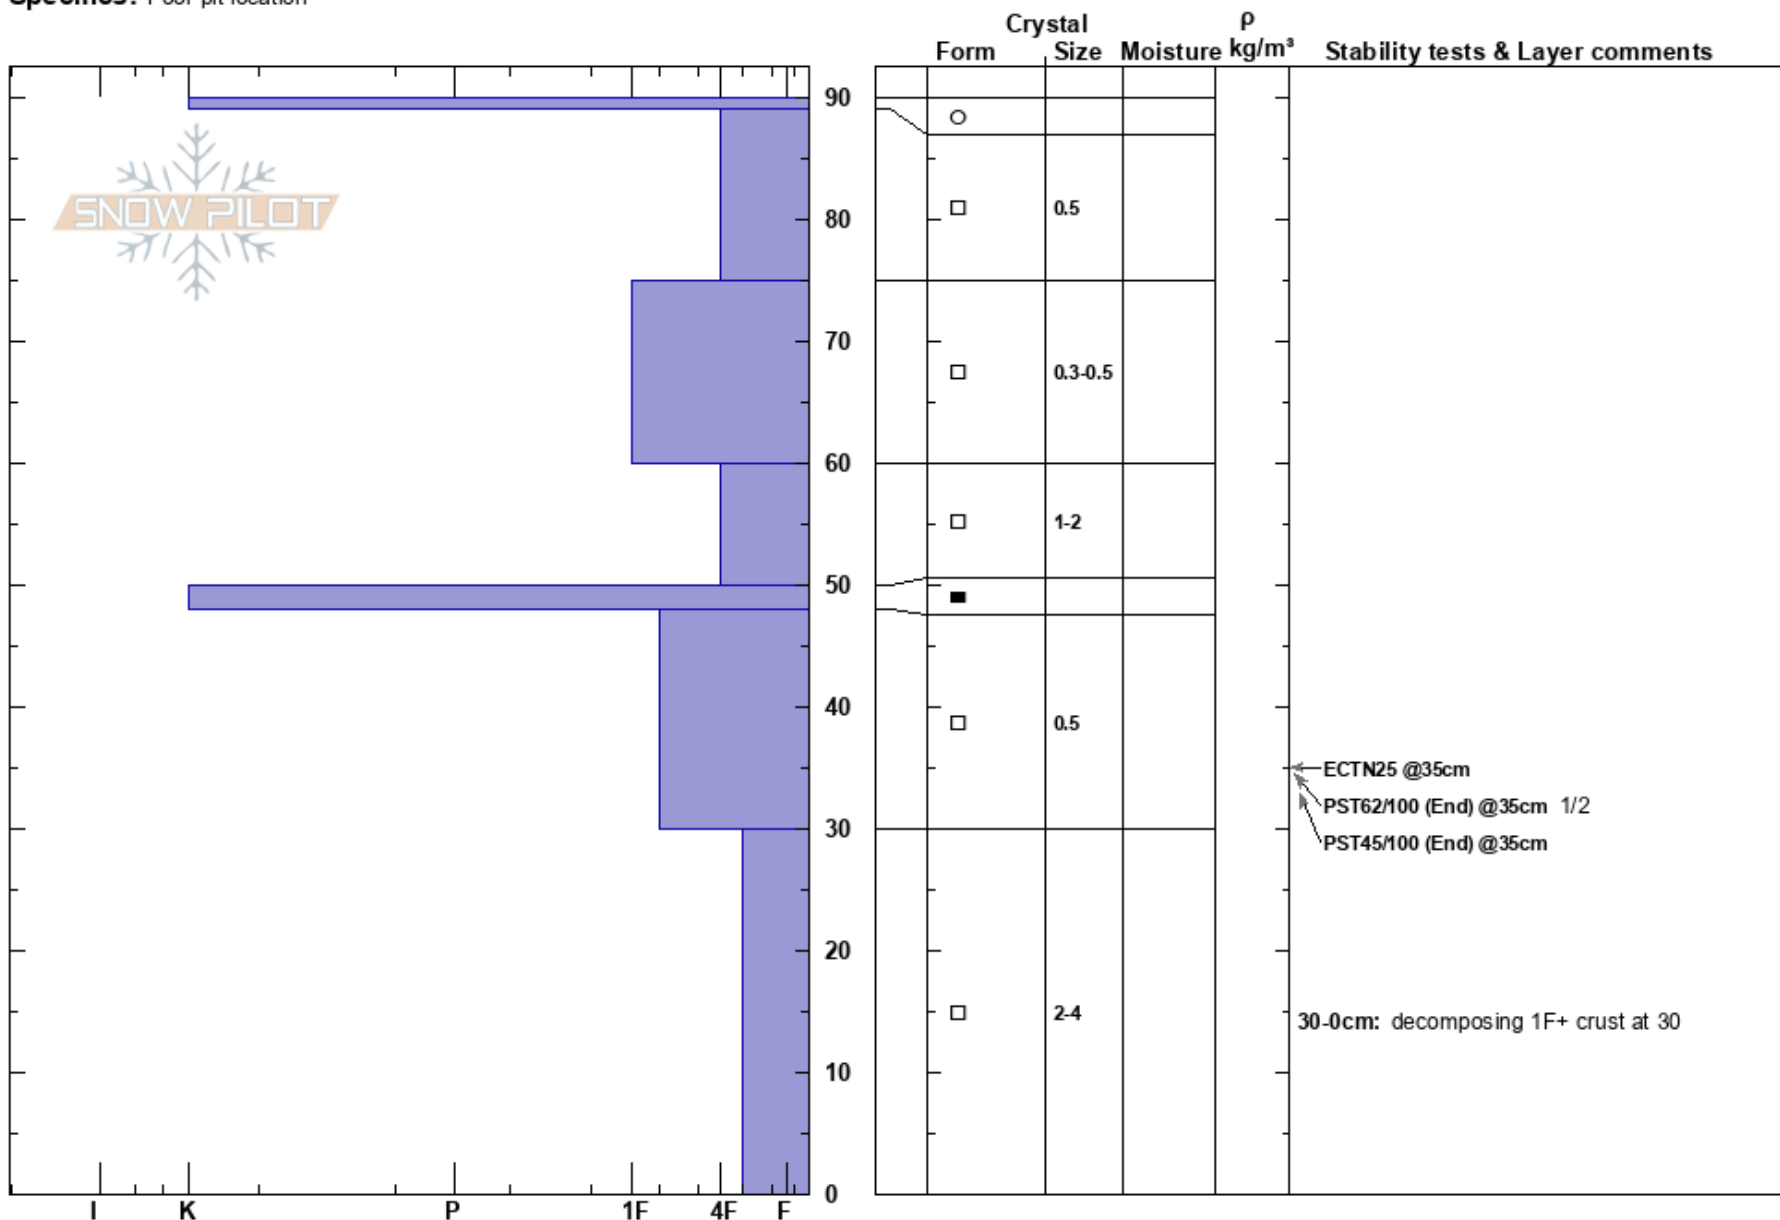

E. Peak cat ski
 Chugach Range
 AK
Elevation: 1188 ft
Aspect: 340°
Specifics: Poor pit location

Joshua McDonald
 03/15/2023 - 4:00pm
Co-ord: 61.13163N, -146.13940W
Slope Angle: 30°
Wind Loading:

Stability: Good
Air Temperature:
Sky Cover: BKN
Precipitation: NO
Wind: Calm

HS: 90
PF: 10
PS: 0
 50-48cm: Problematic layer
 30-0cm: decomposing 1F+ crust at 30

Notes: 3 week dry and windy period