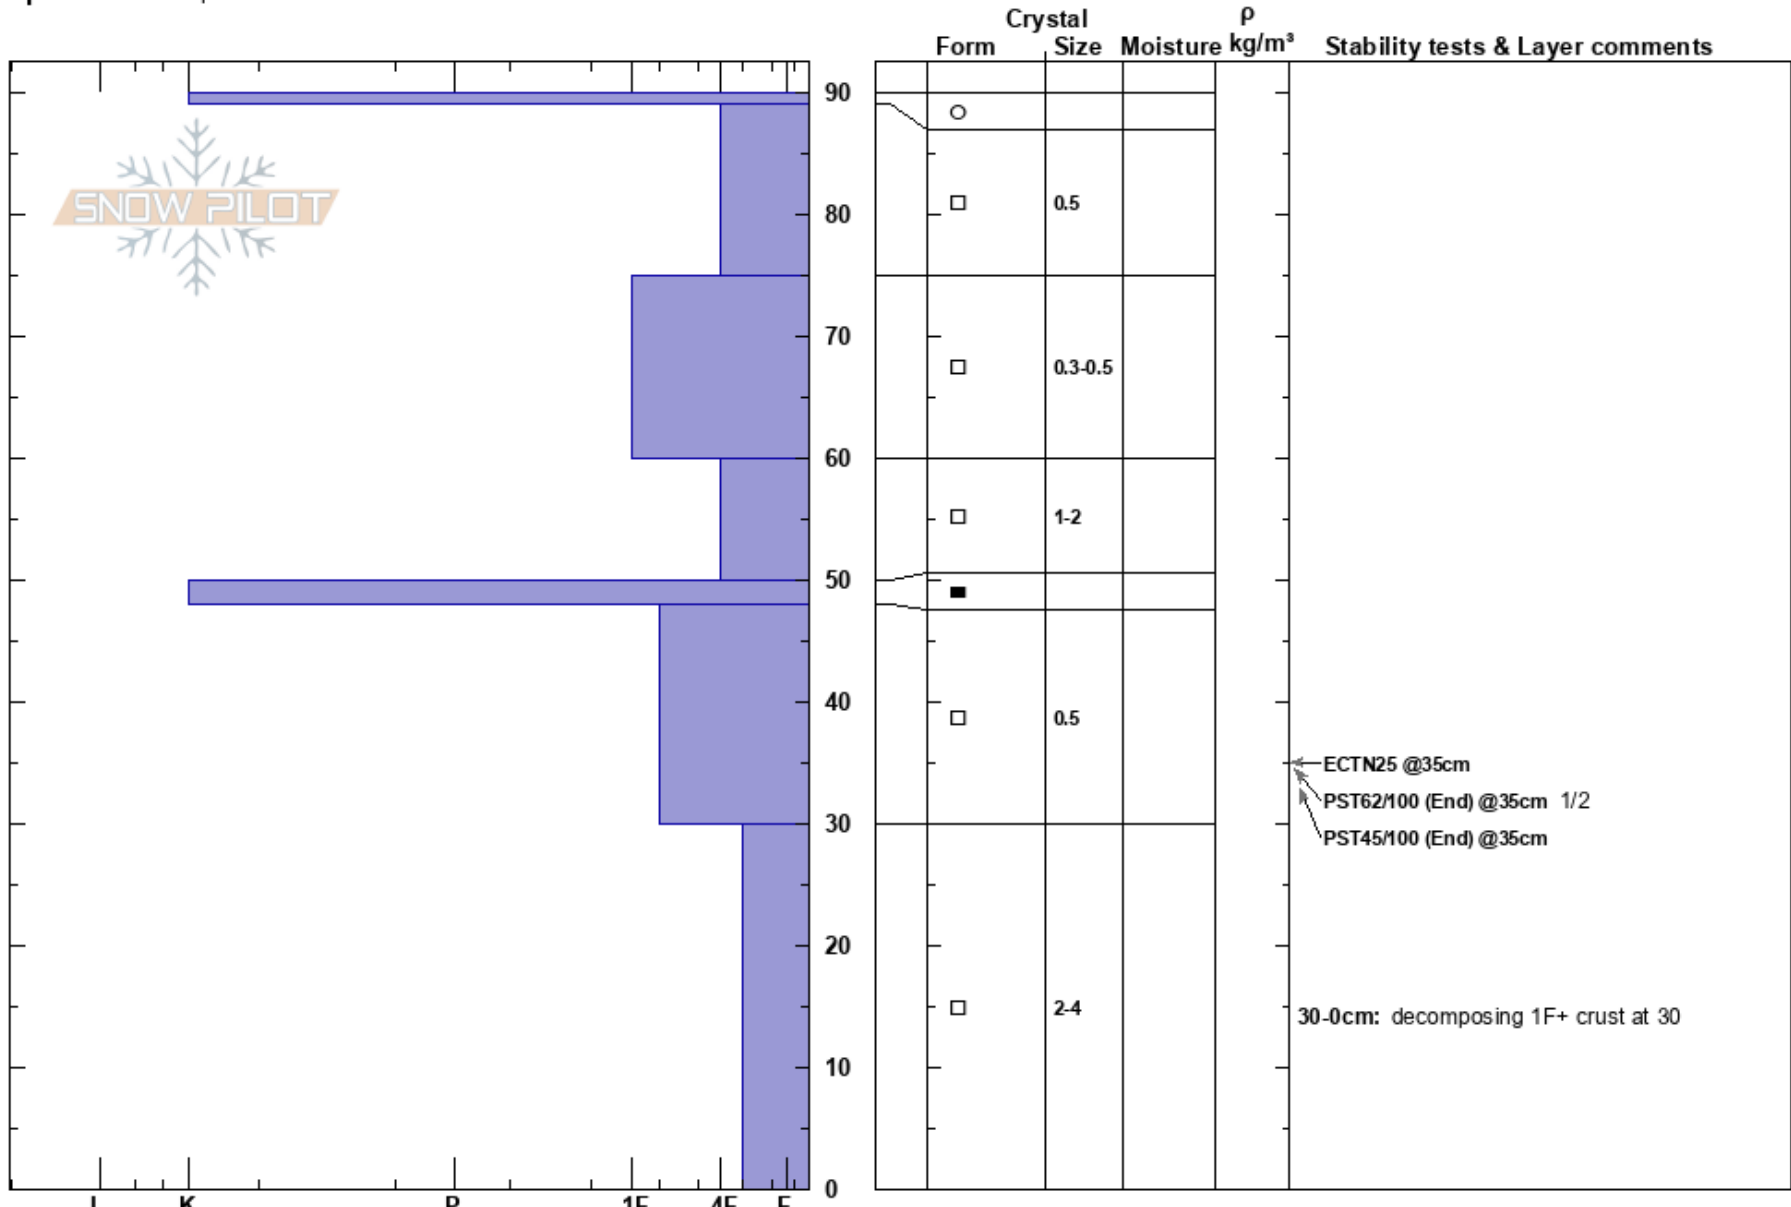

E. Peak cat ski  
 Chugach Range  
 AK  
**Elevation:** 1188 ft  
**Aspect:** 340°  
**Specifics:** Poor pit location

Joshua McDonald  
 03/15/2023 - 4:00pm  
**Co-ord:** 61.13163N, -146.13940W  
**Slope Angle:** 30°  
**Wind Loading:**

**Stability:** Good  
**Air Temperature:**  
**Sky Cover:** BKN  
**Precipitation:** NO  
**Wind:** Calm

**HS:** 90  
**PF:** 10  
**PS:** 0  
 50-48cm: Problematic layer  
 30-0cm: decomposing 1F+ crust at 30