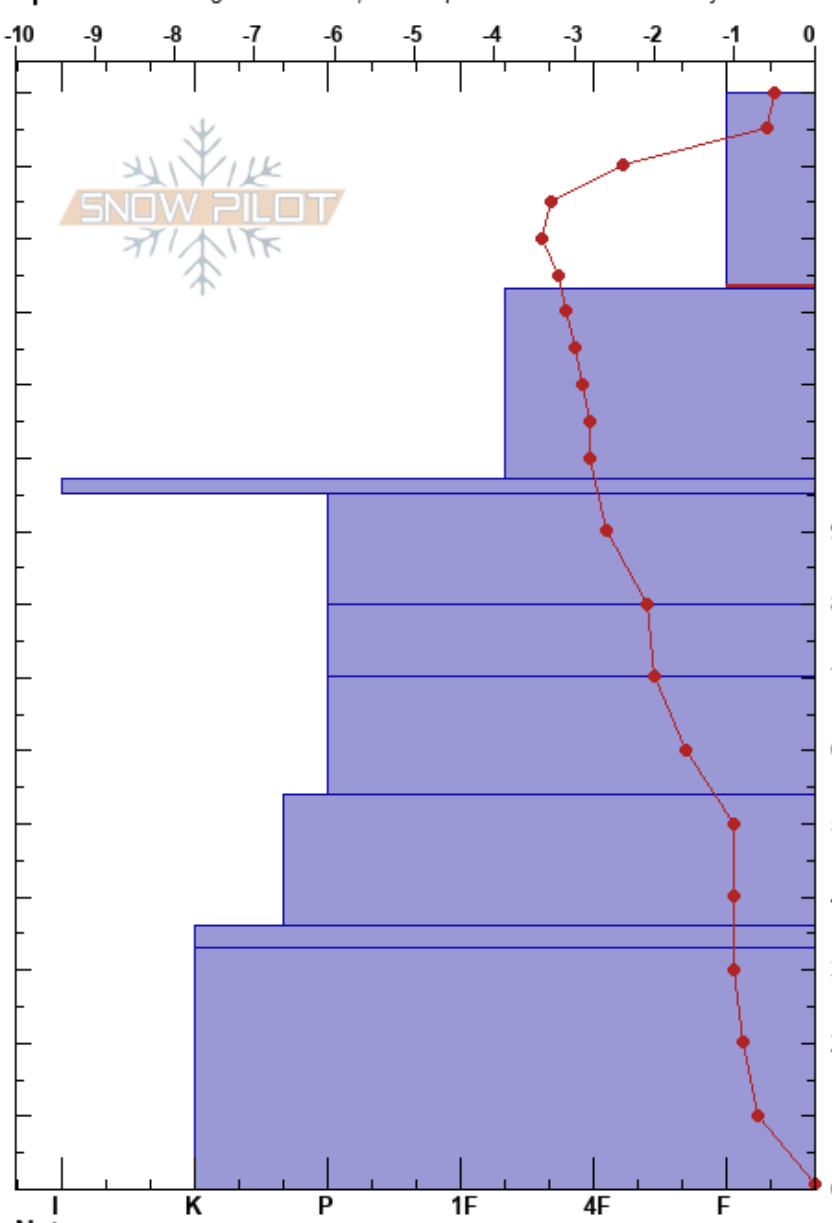

East of Gem
 Silver Valley Area
 ID
 Elevation: 5487 ft
 Aspect: S
 Specifics: Pit dug in a Ski Area; Pit is representative of backcountry

Korrie MacIntyre
 03/13/2023 - 11:13am
 Co-ord: 47.49813N, -116.11488W
 Slope Angle: 24°
 Wind Loading: no

Stability:
 Air Temperature: 0°C
 Sky Cover: CLR
 Precipitation: NO
 Wind: SE Light Breeze

HS: 150
 150-123cm: New snow - warmed by sun
 150-123cm: Problematic layer

Form	Crystal		Moisture	ρ kg/m ³	Stability tests & Layer comments
	Size				
•	1-2				150-123cm: New snow - warmed by sun
•	1				
■					
•	1				
•	1				
•	1-2				
⊗	2				
⊗	2-3				
⊗	2-3				
⊗	2-3				