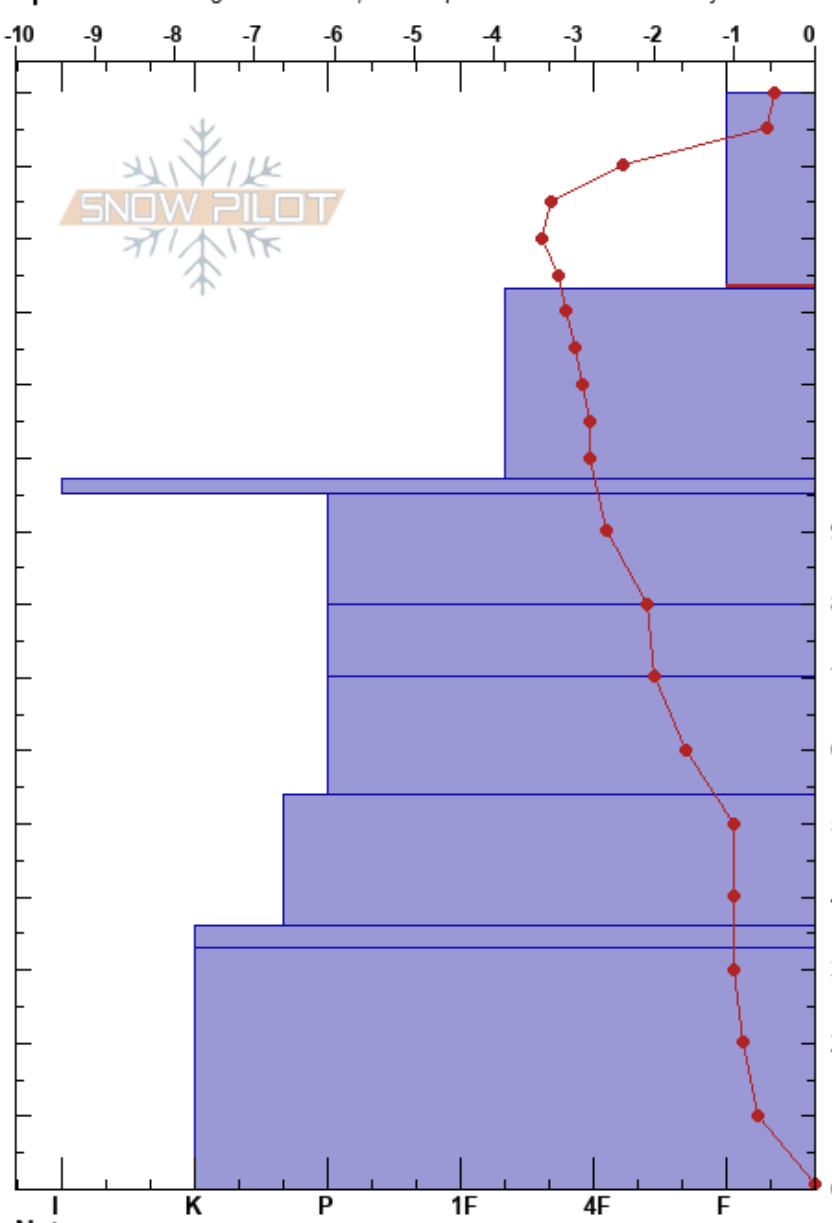

East of Gem
 Silver Valley Area
 ID
 Elevation: 5487 ft
 Aspect: S
 Specifics: Pit dug in a Ski Area; Pit is representative of backcountry

Korrie MacIntyre
 03/13/2023 - 11:13am
 Co-ord: 47.49813N, -116.11488W
 Slope Angle: 24°
 Wind Loading: no

Stability:
 Air Temperature: 0°C
 Sky Cover: CLR
 Precipitation: NO
 Wind: SE Light Breeze

HS: 150
 150-123cm: New snow - warmed by sun
 150-123cm: Problematic layer

Form	Crystal		ρ kg/m ³	Stability tests & Layer comments
	Size	Moisture		
•	1-2			150-123cm: New snow - warmed by sun
•	1			
■				
•	1			
•	1			
•	1-2			
⊗	2			
⊗	2-3			
⊗	2-3			
⊗	2-3			