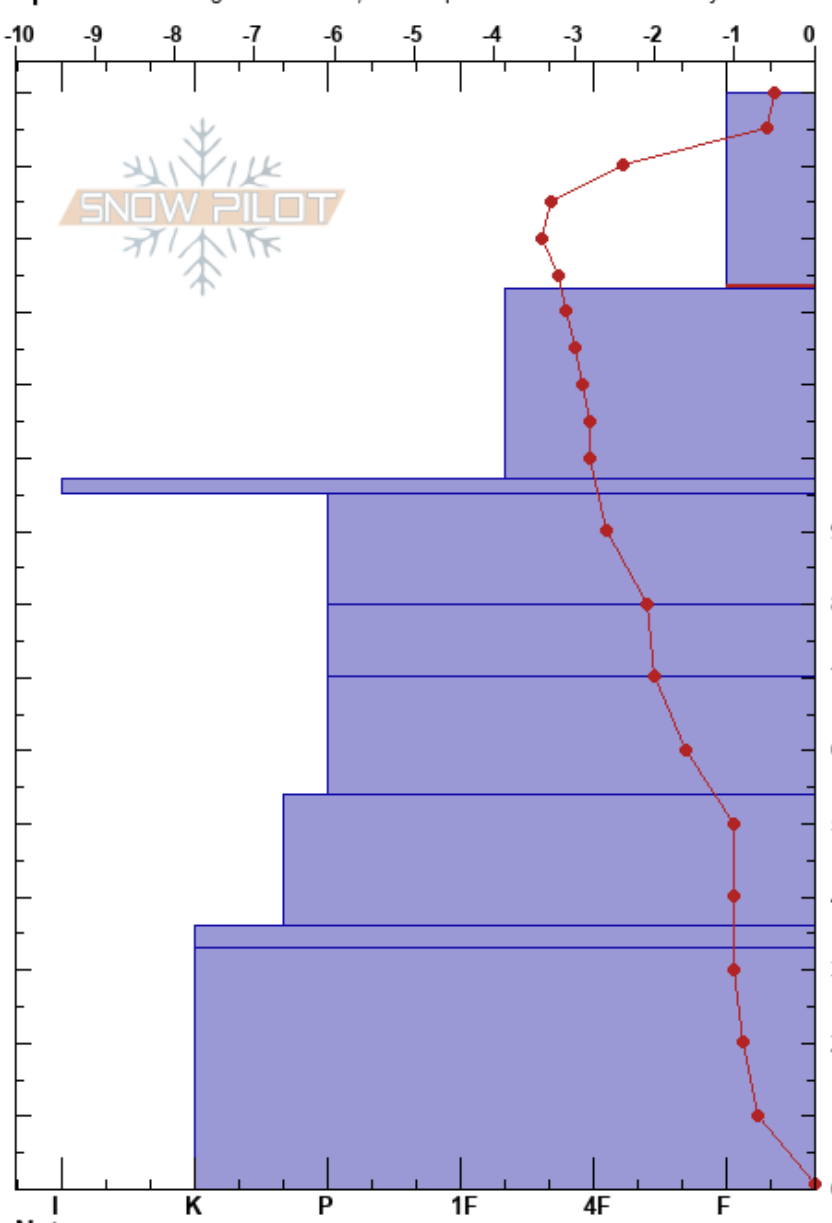

East of Gem  
 Silver Valley Area  
 ID  
 Elevation: 5487 ft  
 Aspect: S  
 Specifics: Pit dug in a Ski Area; Pit is representative of backcountry

Korrie MacIntyre  
 03/13/2023 - 11:13am  
 Co-ord: 47.49813N, -116.11488W  
 Slope Angle: 24°  
 Wind Loading: no

Stability:  
 Air Temperature: 0°C  
 Sky Cover: CLR  
 Precipitation: NO  
 Wind: SE Light Breeze

HS: 150  
 150-123cm: New snow - warmed by sun  
 150-123cm: Problematic layer

| Form | Crystal |  | Moisture | $\rho$<br>kg/m <sup>3</sup> | Stability tests & Layer comments    |
|------|---------|--|----------|-----------------------------|-------------------------------------|
|      | Size    |  |          |                             |                                     |
| •    | 1-2     |  |          |                             | 150-123cm: New snow - warmed by sun |
| •    | 1       |  |          |                             |                                     |
| ■    |         |  |          |                             |                                     |
| •    | 1       |  |          |                             |                                     |
| •    | 1       |  |          |                             |                                     |
| •    | 1-2     |  |          |                             |                                     |
| ⊗    | 2       |  |          |                             |                                     |
| ⊗    | 2-3     |  |          |                             |                                     |
| ⊗    | 2-3     |  |          |                             |                                     |
| ⊗    | 2-3     |  |          |                             |                                     |